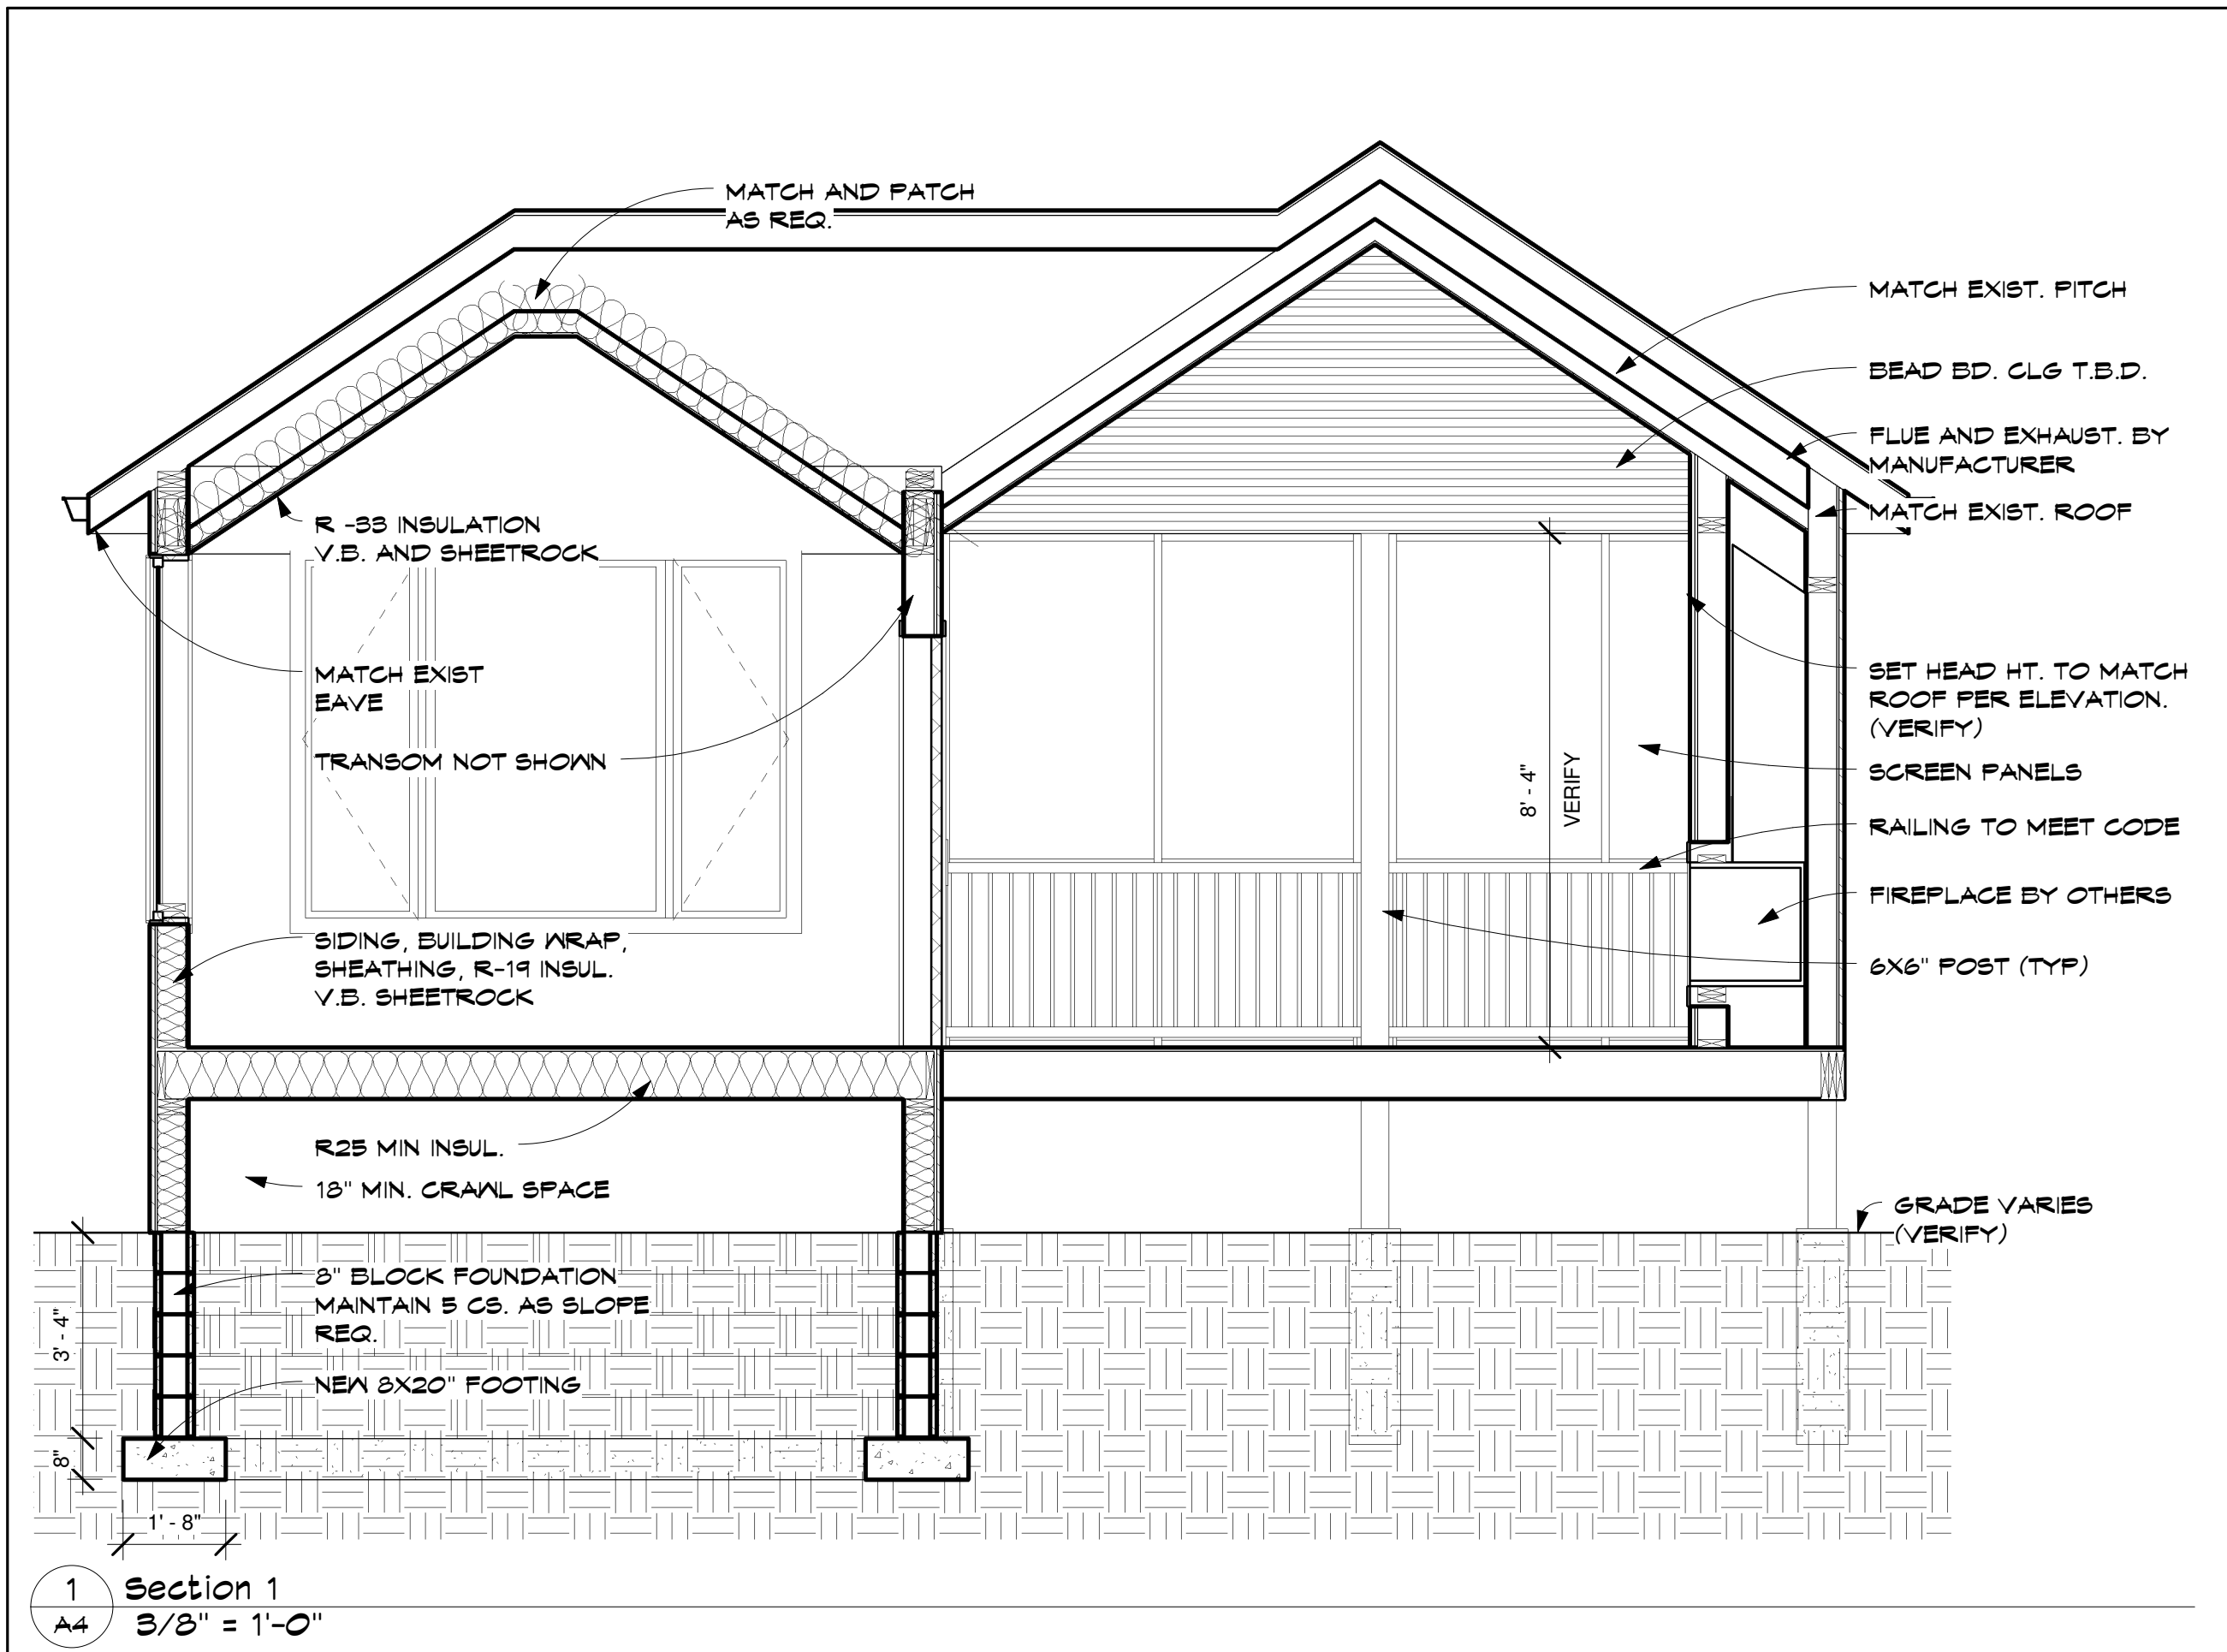

11/4/2009 12:00:51 AM

**BRUCE**  
*Architects*  
**KNUTSON**

1000 BOONE AVENUE NORTH, STE 200  
GOLDEN VALLEY, MINNESOTA. 55427  
PHONE 612-332-8000 FAX 612-332-7504  
WWW.KNUTSON-ARCHITECTS.COM

**ERWIN REMODEL**

JOB NO: 2009

DATE: 11-04-09

**A4**  
SHEET NO: