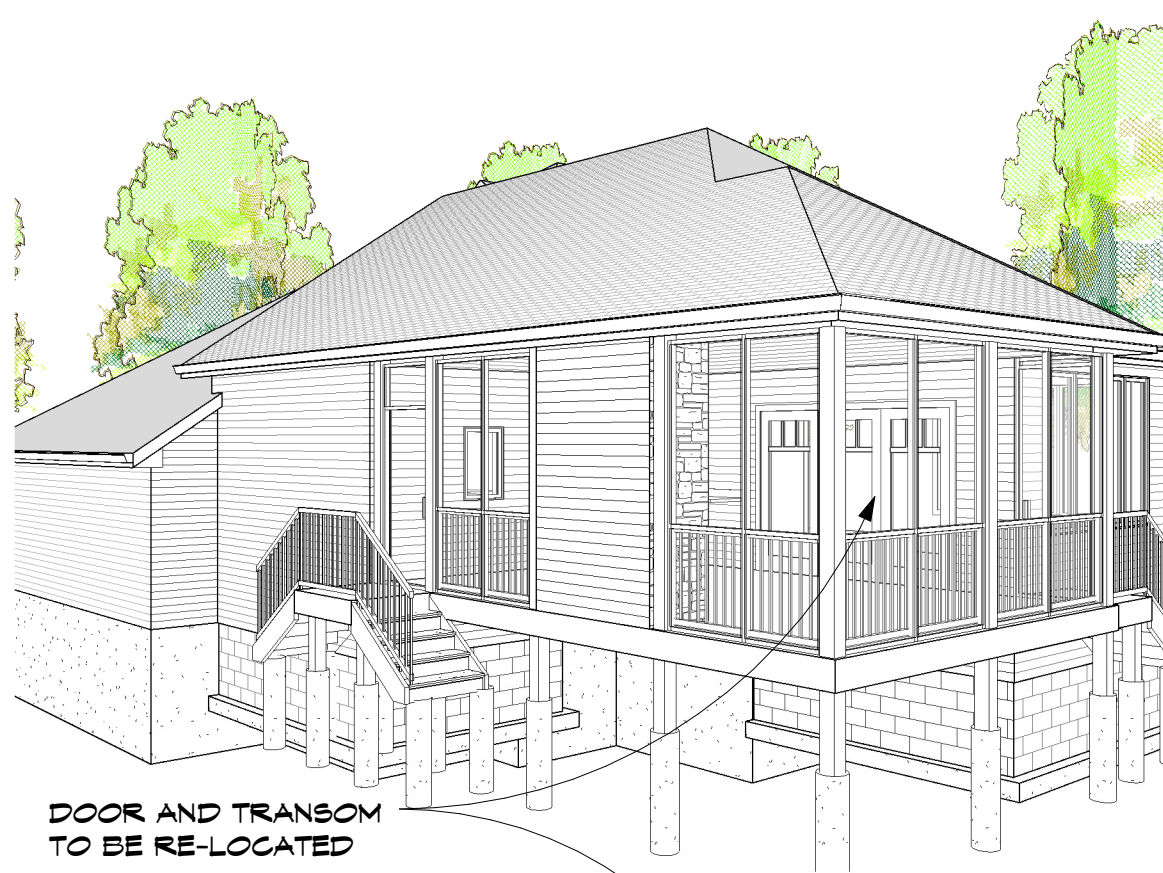

ERWIN REMODELING

2 3D View 3
T

DOOR AND TRANSOM
TO BE RE-LOCATED

1 3D View 1
T

BRUCE
Architects
KNUTSON

1000 BOONE AVENUE NORTH, STE 200
GOLDEN VALLEY, MINNESOTA. 55427
PHONE 612-332-8000 FAX 612-332-7504
WWW.KNUTSON-ARCHITECTS.COM