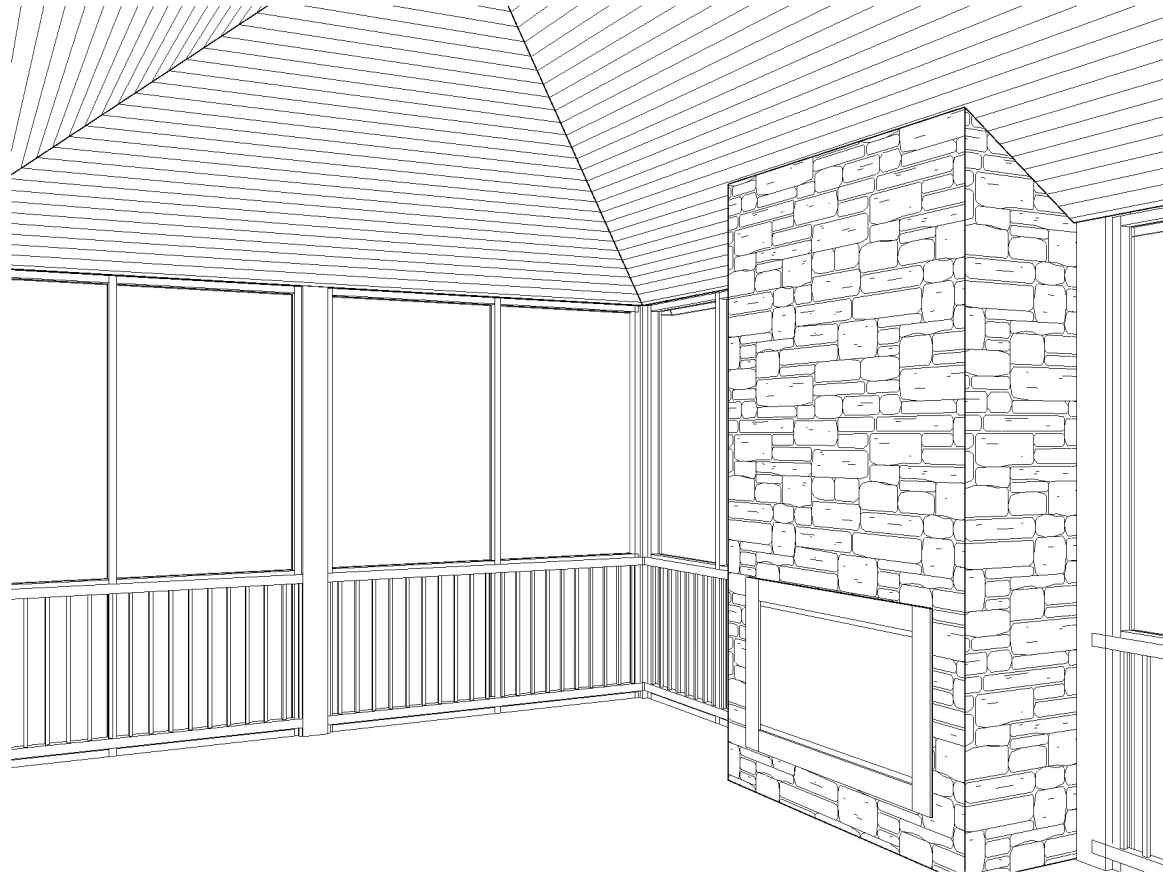

ERWIN REMODELING

2 3D View 3
T

DOOR AND TRANSOM
TO BE RE-LOCATED

1 3D View 1
T

BRUCE
Architects
KNUTSON

1000 BOONE AVENUE NORTH, STE 200
GOLDEN VALLEY, MINNESOTA. 55427
PHONE 612-332-8000 FAX 612-332-7504
WWW.KNUTSON-ARCHITECTS.COM