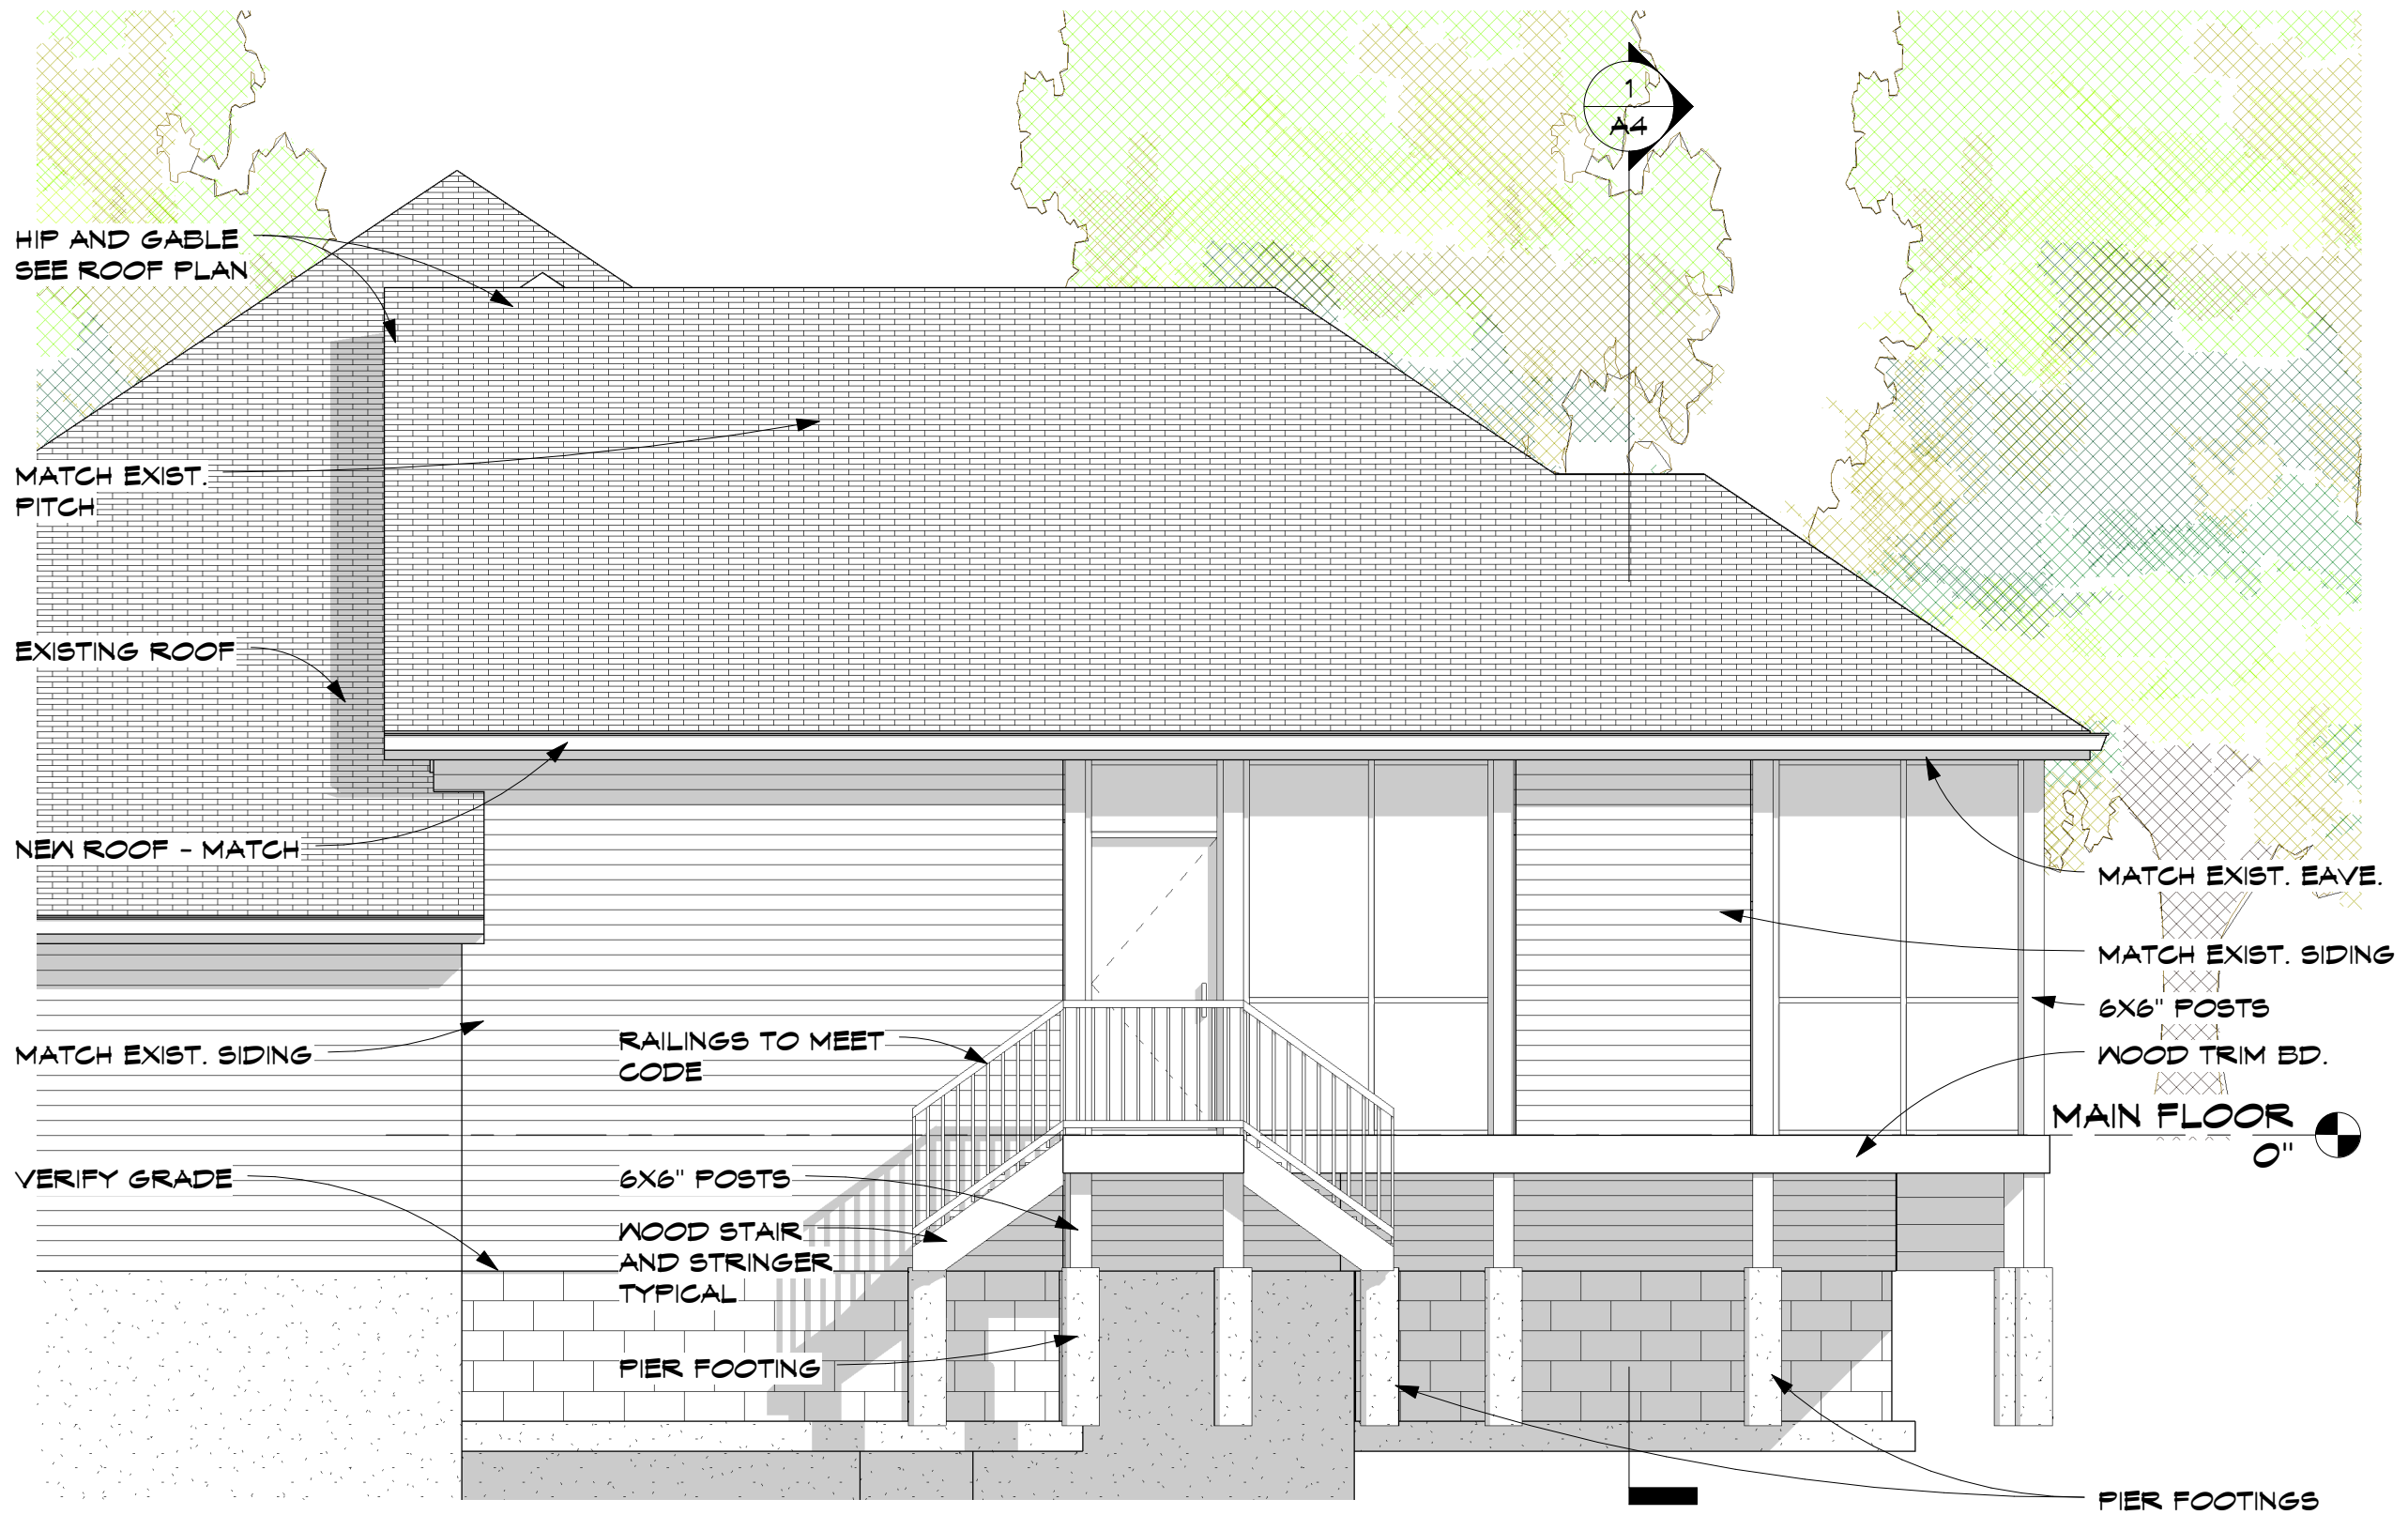

11/4/2009 10:26:00 PM

1 EAST
A3 1/4" = 1'-0"

BRUCE
Architects
KNUTSON

1000 BOONE AVENUE NORTH, STE 200
GOLDEN VALLEY, MINNESOTA. 55427
PHONE 612-332-8000 FAX 612-332-7504
WWW.KNUTSON-ARCHITECTS.COM

ERWIN REMODEL