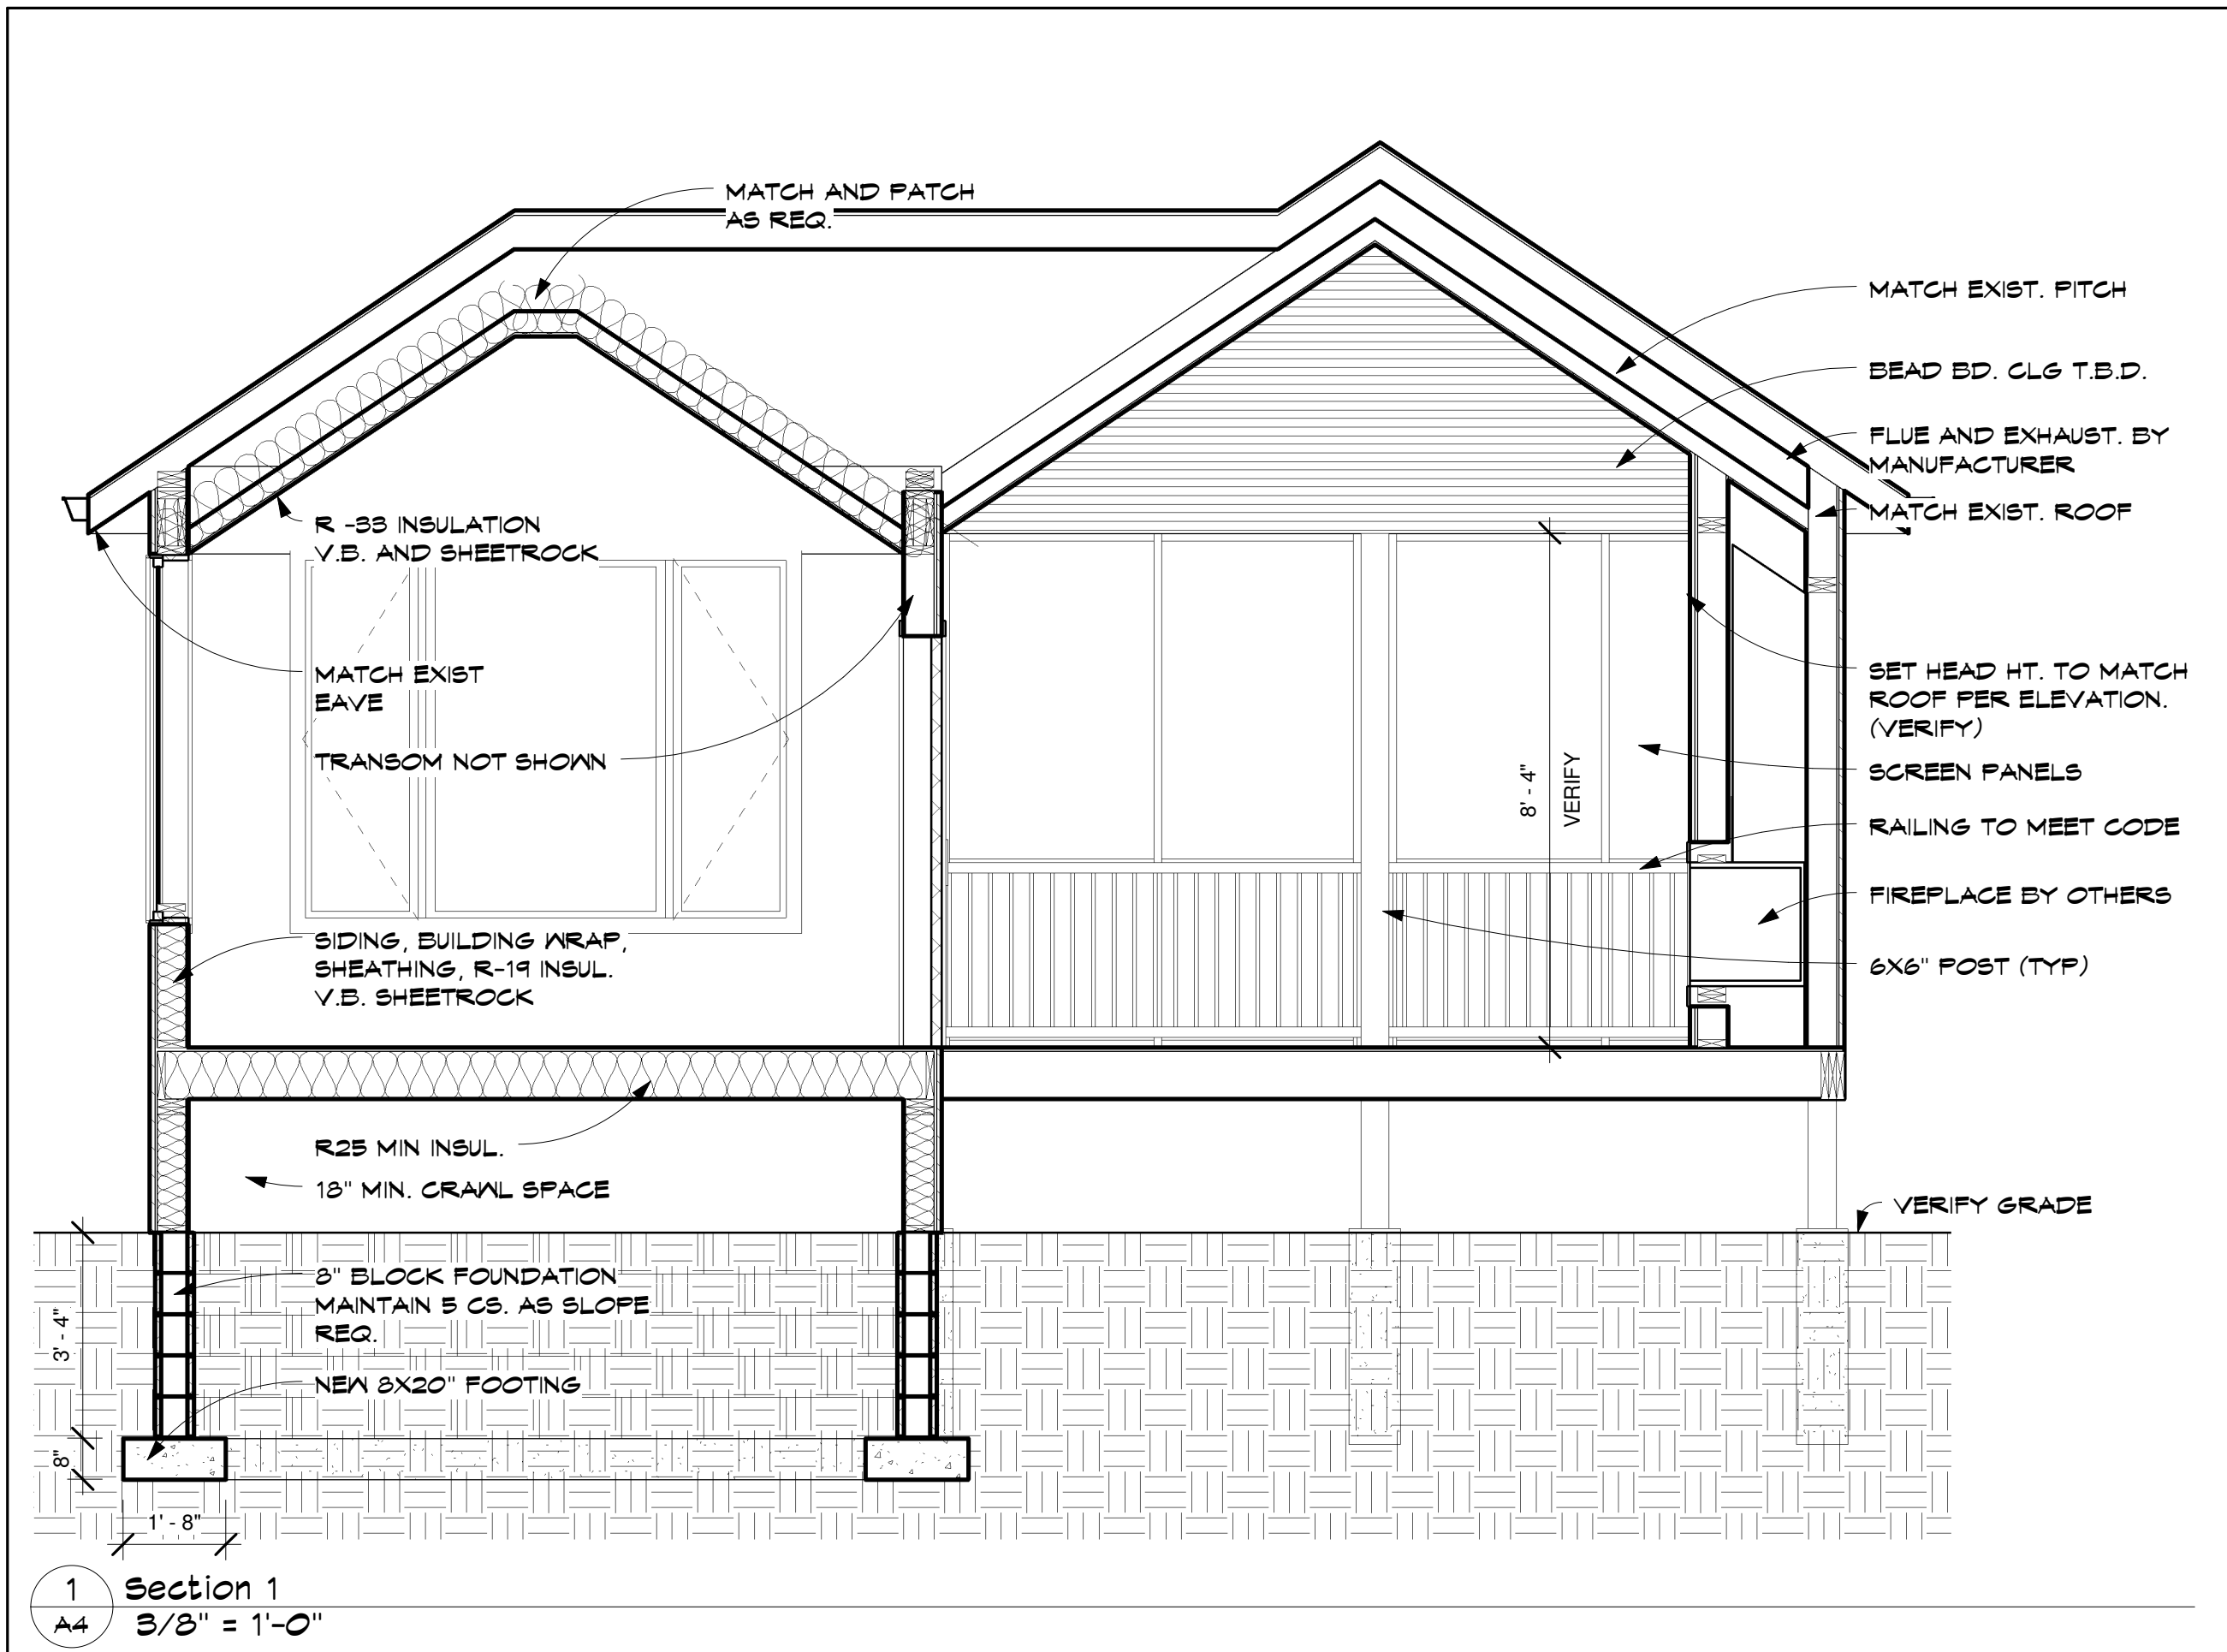

11/4/2009 10:26:01 PM

BRUCE
Architects
KNUTSON

1000 BOONE AVENUE NORTH, STE 200
GOLDEN VALLEY, MINNESOTA. 55427
PHONE 612-332-8000 FAX 612-332-7504
WWW.KNUTSON-ARCHITECTS.COM

ERWIN REMODEL

JOB NO: 2009

DATE: 11-04-09

A4
SHEET NO: