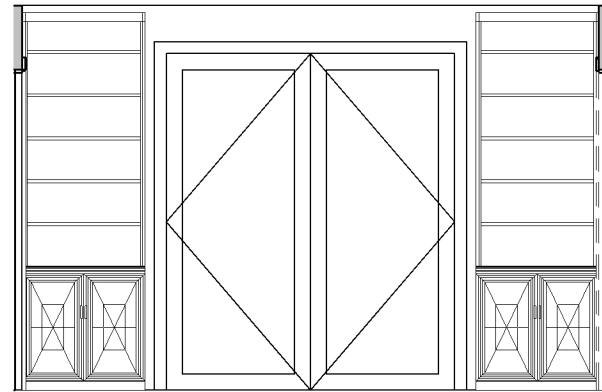

DATE: 3-15-2010

REVISIONS:

TODD KNUTSON DESIGN

40 SOUTH 7th STREET  
STUDIO 212-156  
MINNEAPOLIS, MN. 55402  
MOBIL: 612-251-1041  
FAX: 612-332-4119

2 Elevation 3 - a  
A3 1/4" = 1'-0"

1 Elevation 4 - a  
A3 1/4" = 1'-0"

3 Elevation 3 - c  
A3 1/4" = 1'-0"

7209 SCHEY

JOB NO: 7209

SHEET NO:

**A3**