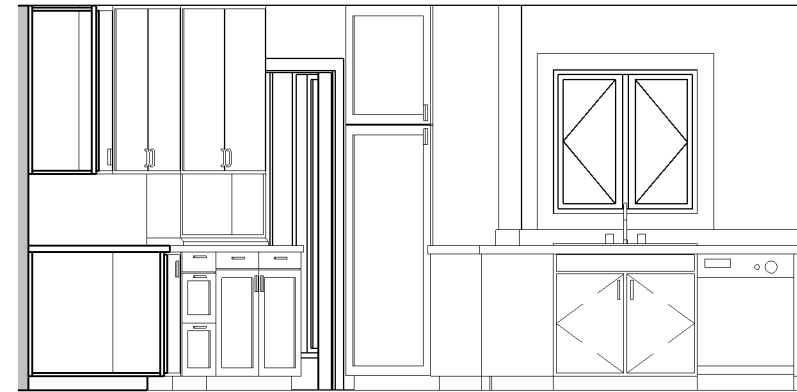

DATE: 3-15-2010

REVISIONS:

TODD KNUTSON DESIGN

40 SOUTH 7th STREET  
STUDIO 212-156  
MINNEAPOLIS, MN. 55402  
MOBIL: 612-251-1041  
FAX: 612-332-4119

2 Elevation 3 - a  
A3 1/4" = 1'-0"

1 Elevation 4 - a  
A3 1/4" = 1'-0"

3 Elevation 3 - c  
A3 1/4" = 1'-0"

7209 SCHEY

JOB NO: 7209

SHEET NO:

**A3**