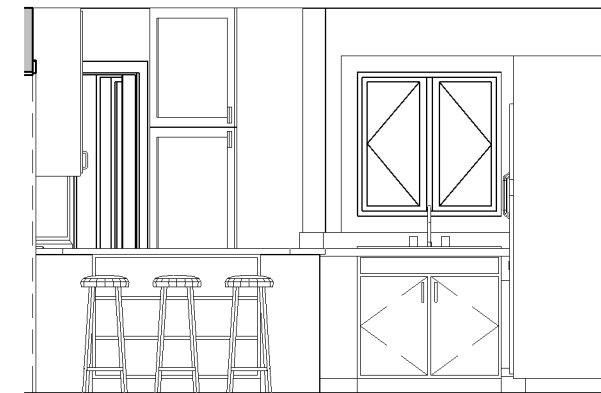

DATE: 3-15-2010

REVISIONS:

TODD KNUTSON DESIGN

40 SOUTH 7th STREET  
STUDIO 212-156  
MINNEAPOLIS, MN. 55402  
MOBIL: 612-251-1041  
FAX: 612-332-4119

2 Elevation 3 - a  
A3 1/4" = 1'-0"

1 Elevation 4 - a  
A3 1/4" = 1'-0"

3 Elevation 3 - c  
A3 1/4" = 1'-0"

7209 SCHEY

JOB NO: 7209

SHEET NO:

**A3**