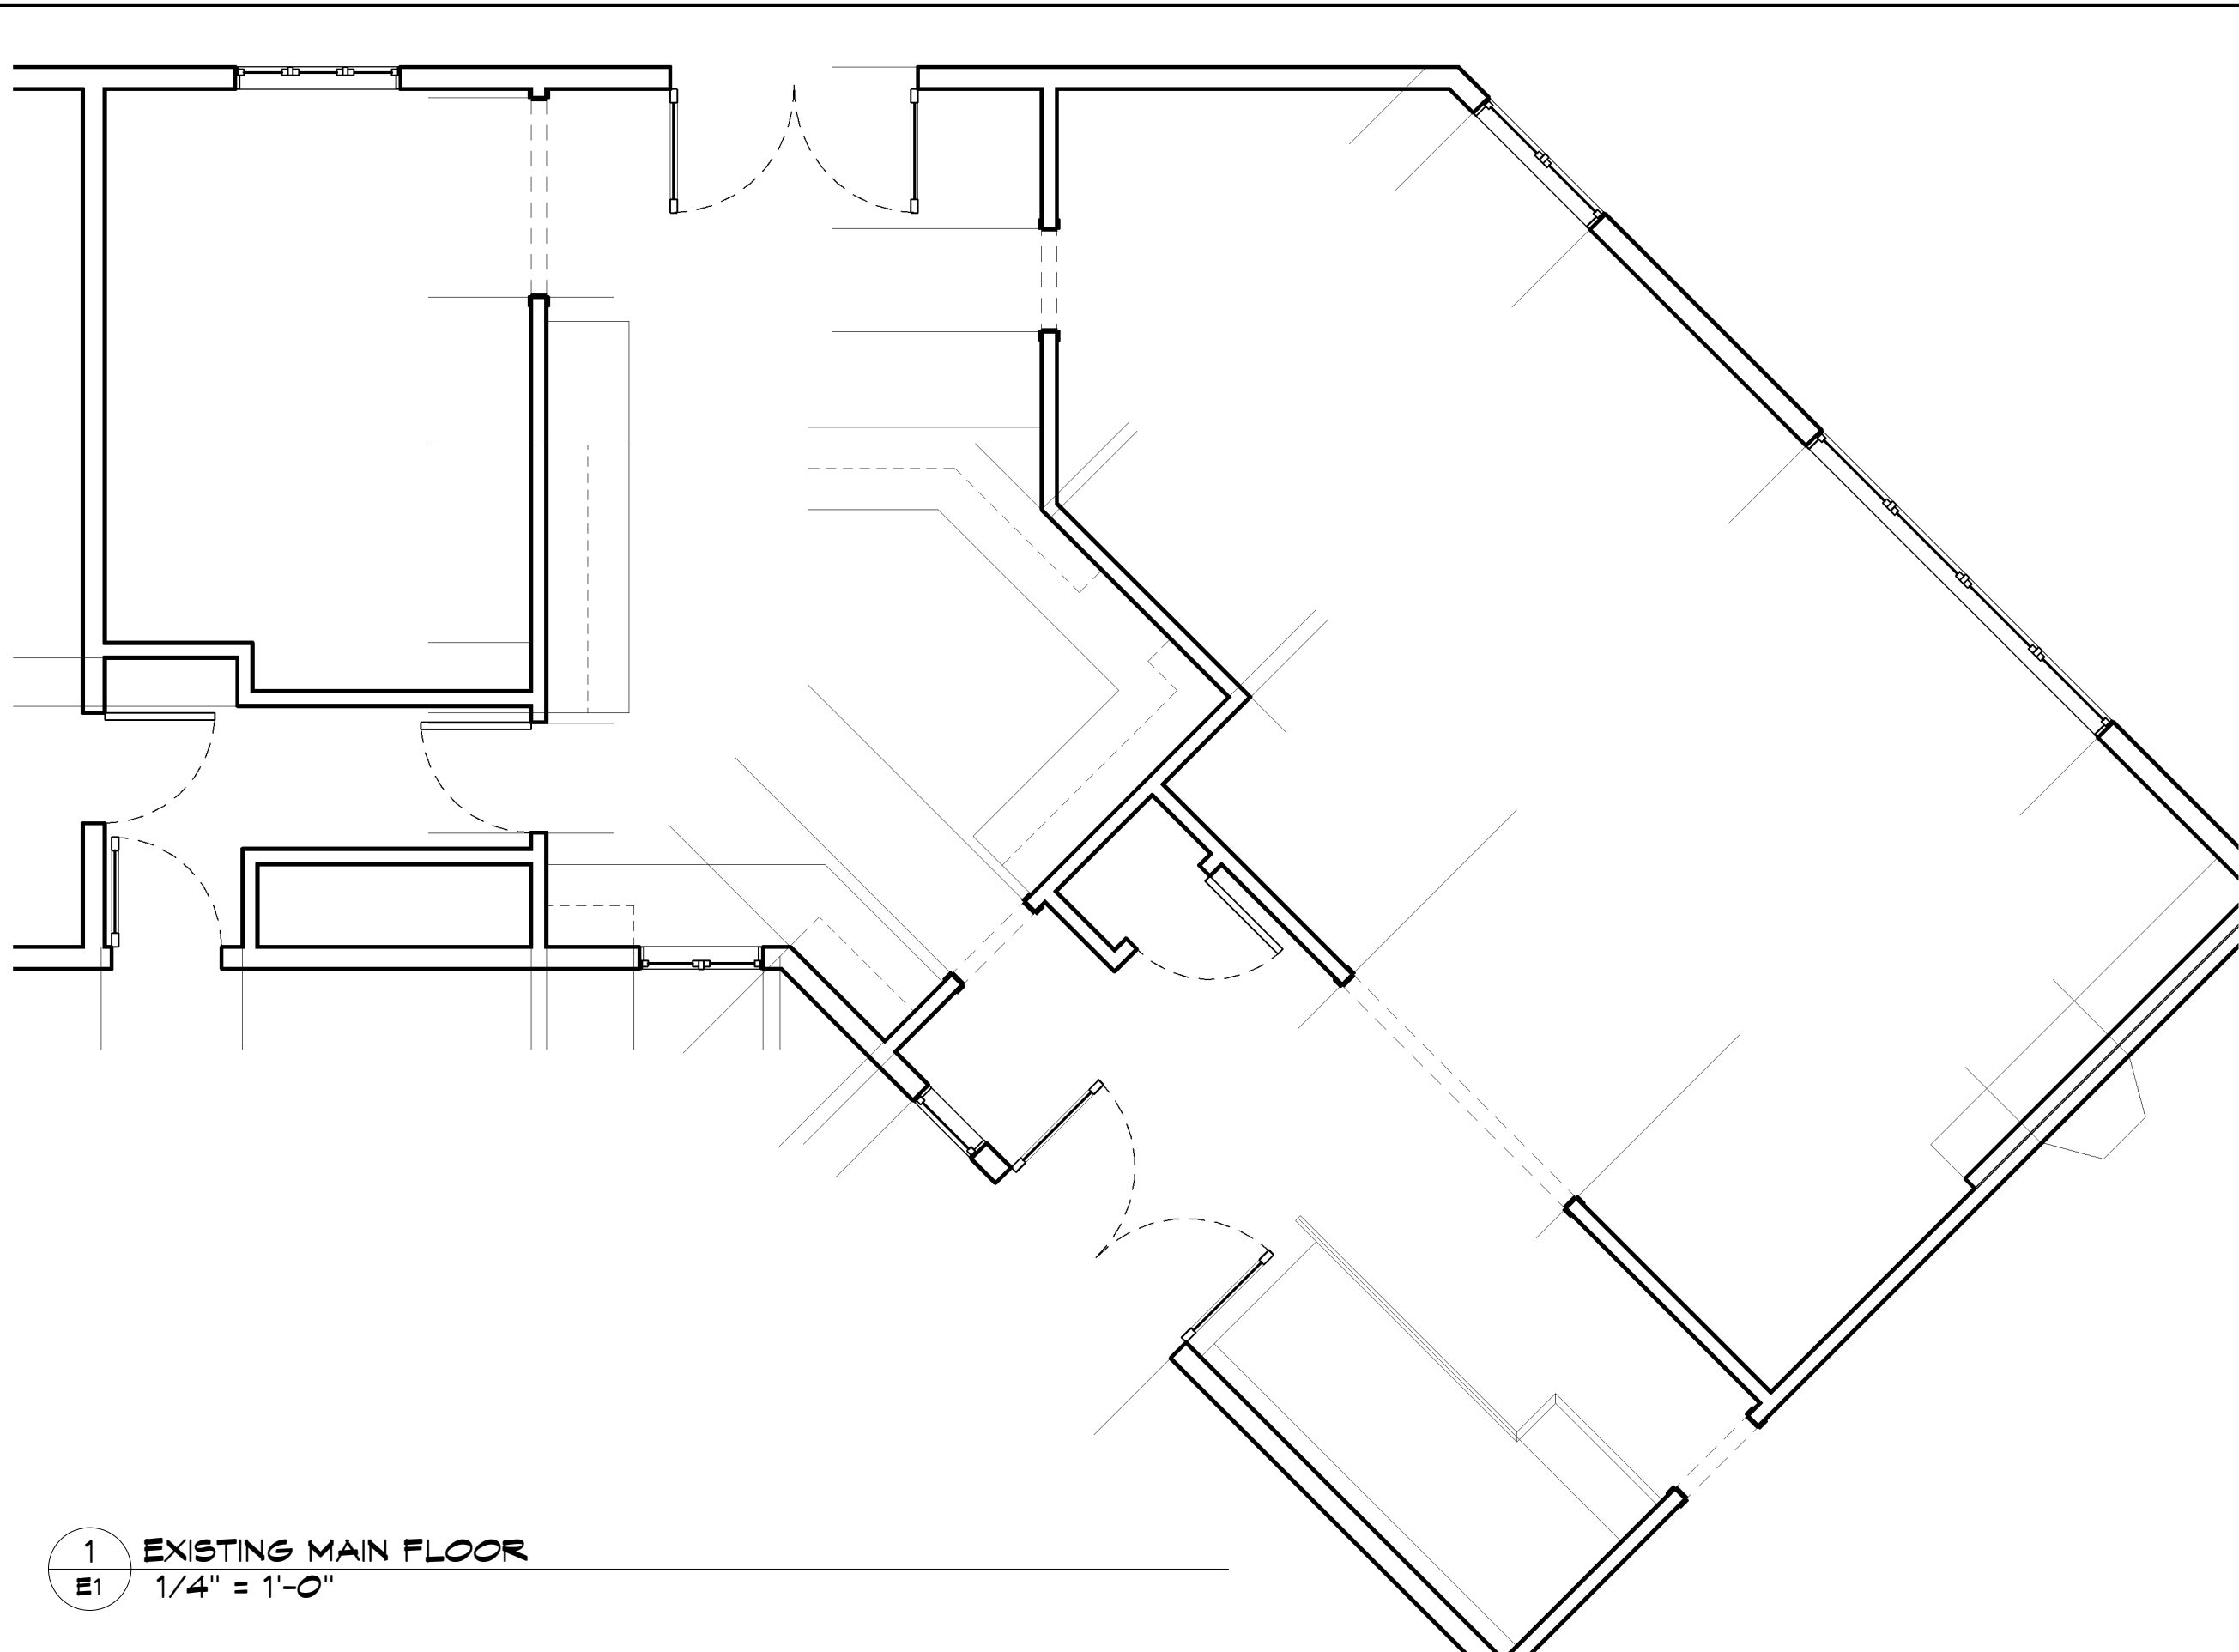

DATE: 3-15-2010

REVISIONS:

TODD KNUTSON DESIGN

40 SOUTH 7th STREET
STUDIO 212-156
MINNEAPOLIS, MN. 55402
MOBIL: 612-251-1041
FAX: 612-332-4119

7209 SCHEY

JOB NO: 7209

SHEET NO:

E1

1 EXISTING MAIN FLOOR
E1 1/4" = 1'-0"