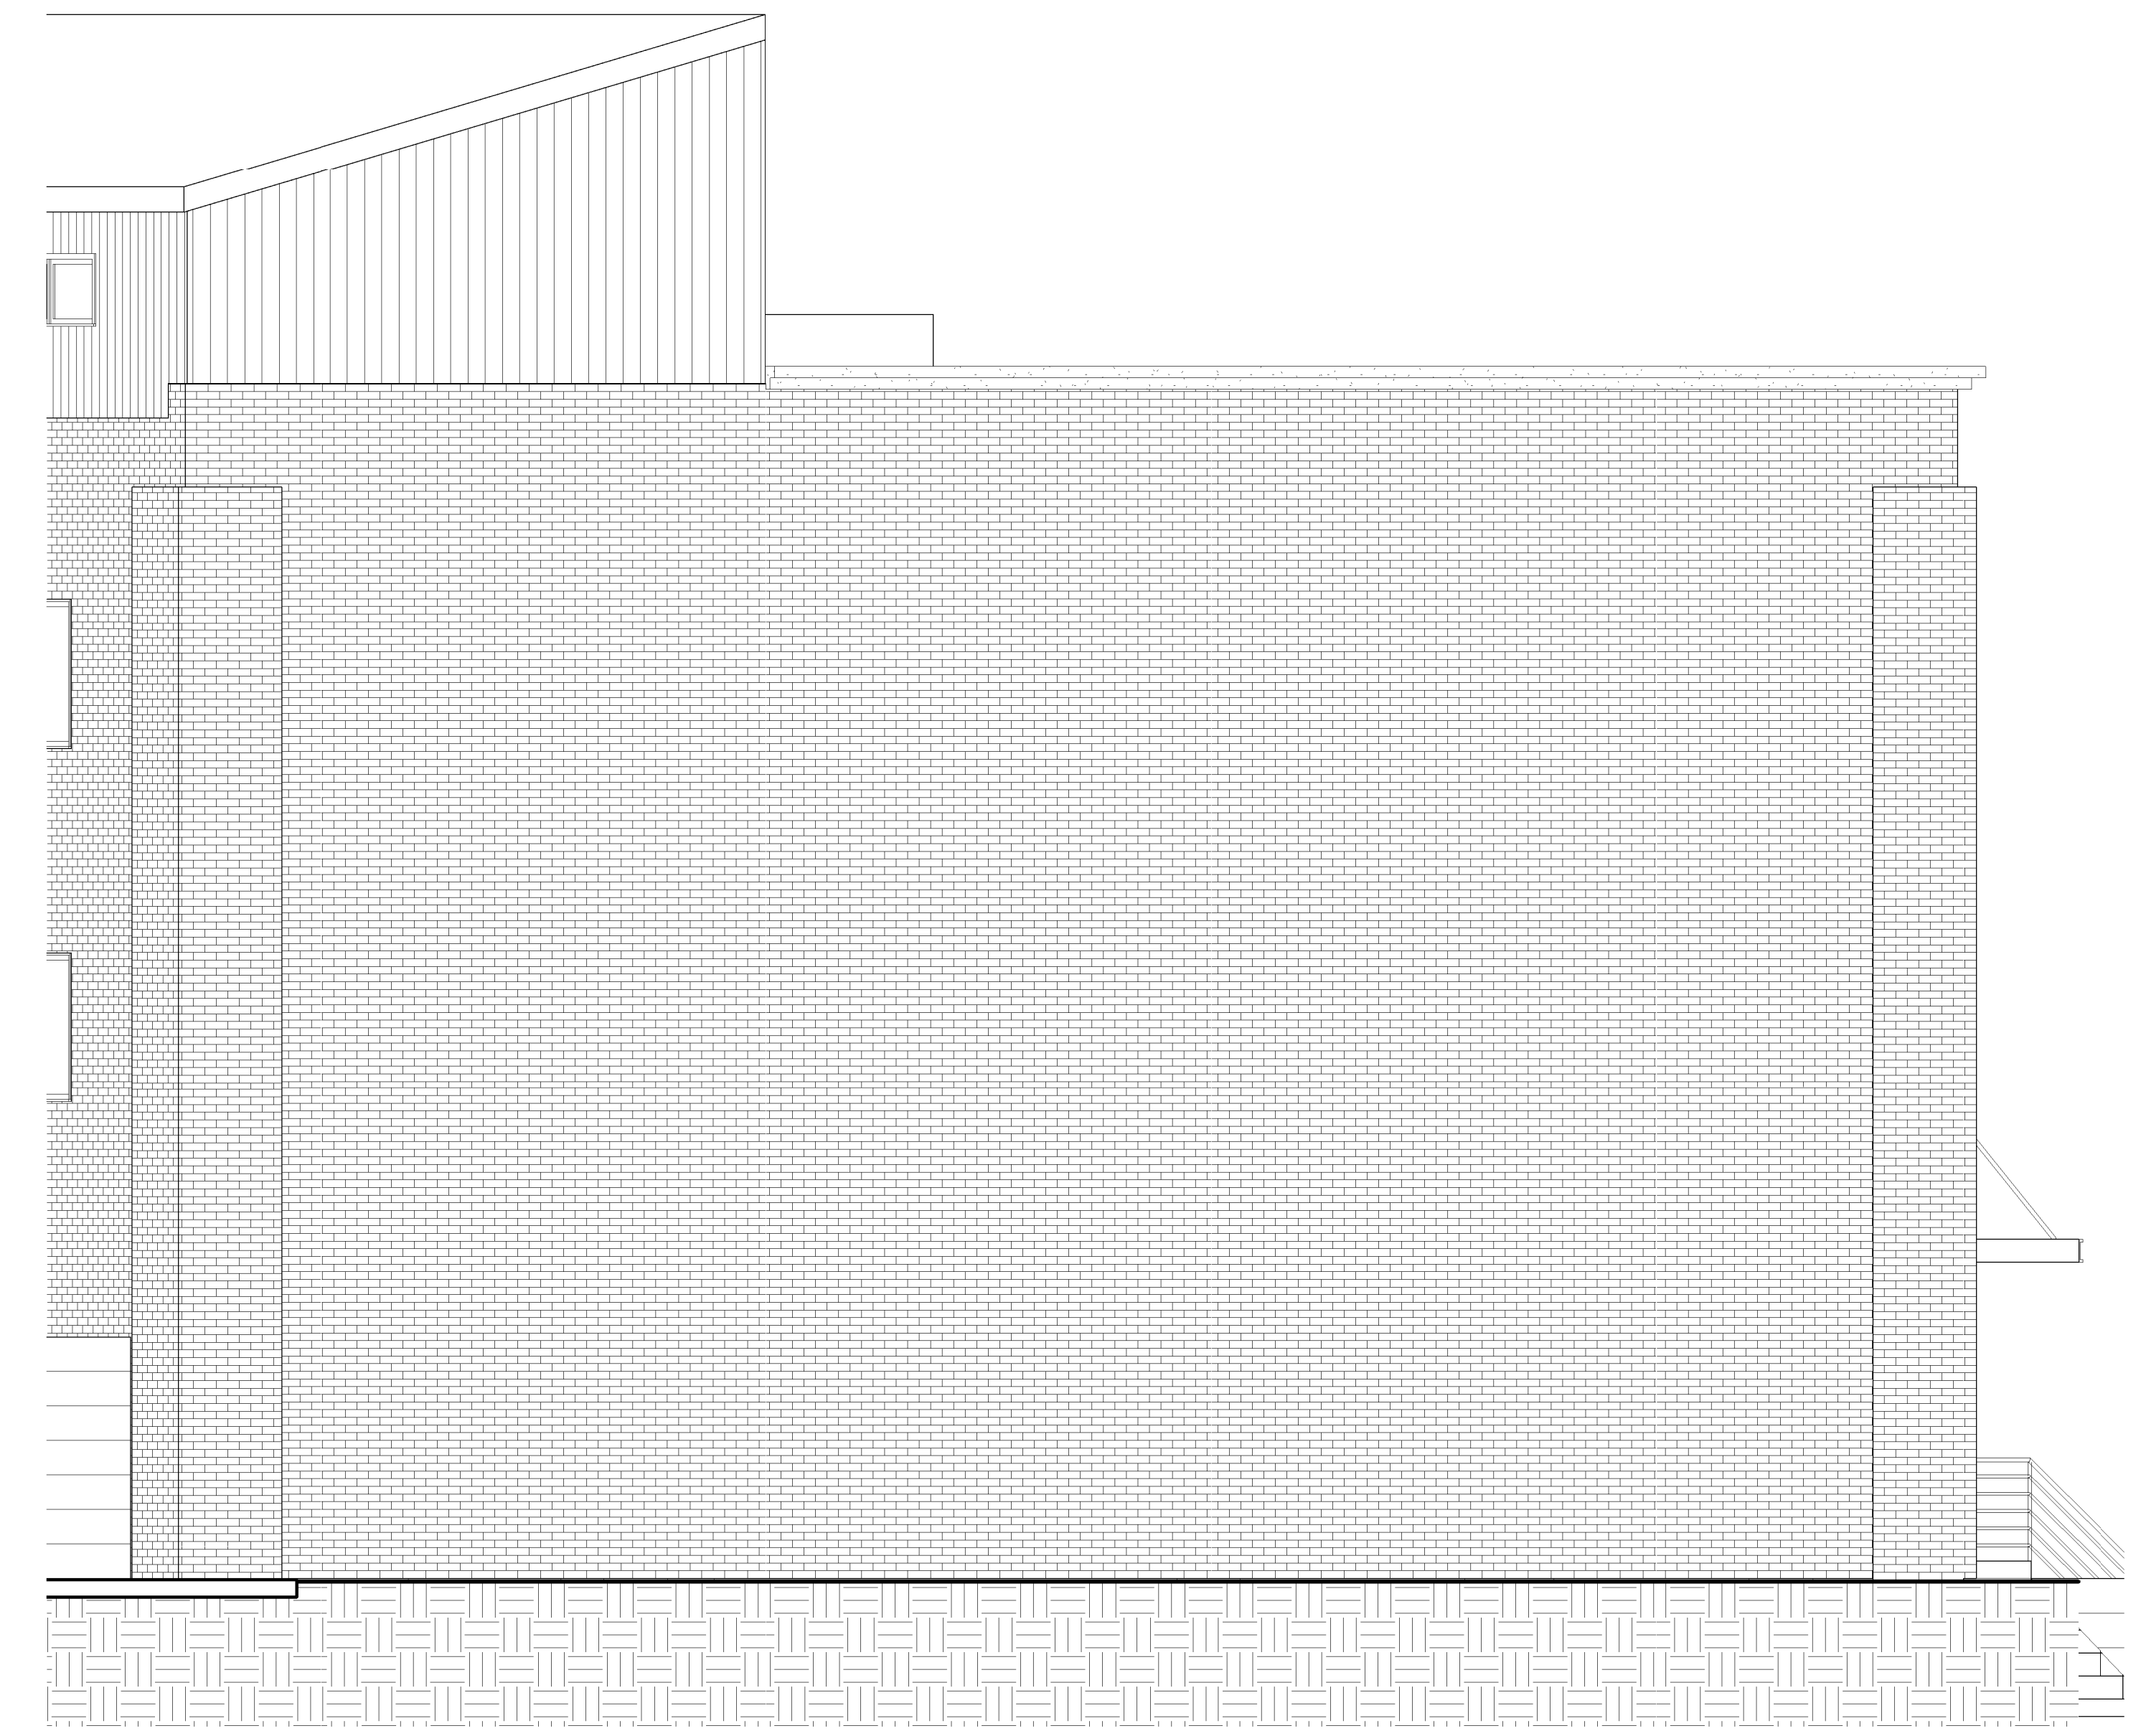

2 SOUTH EXTERIOR ELEVATION BUILDING 2  
 1/4" = 1'-0"