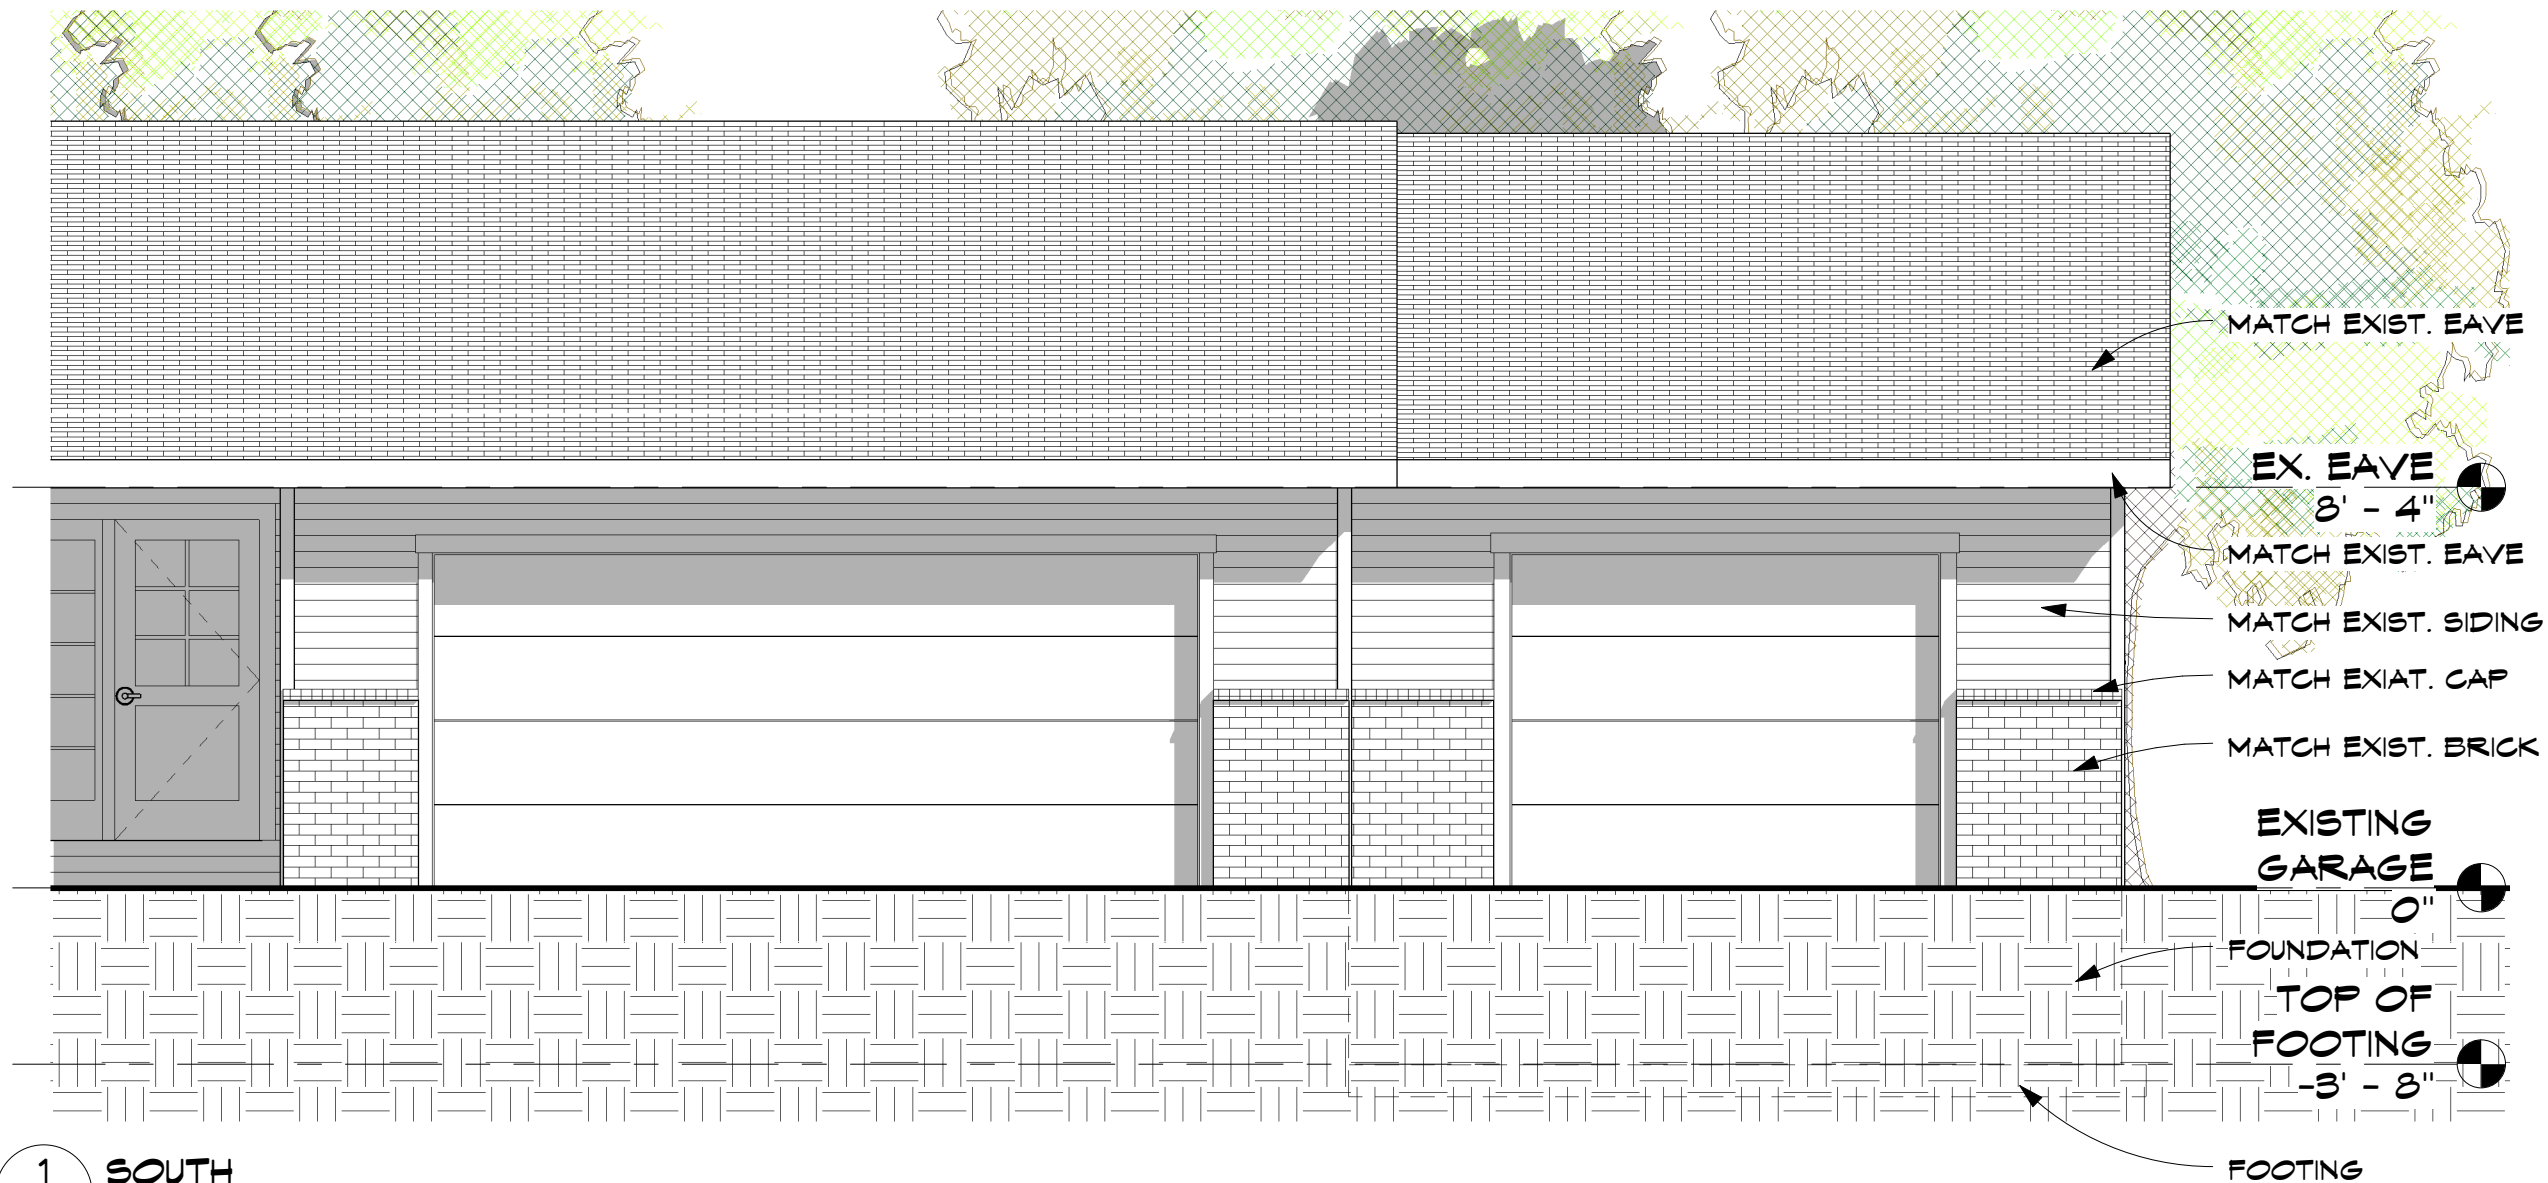

DATE: 4-20-2010

REVISIONS:

TODD KNUTSON DESIGN
40 SOUTH 7th STREET
STUDIO 212-156
MINNEAPOLIS, MN. 55402
MOBIL: 612-251-1041
FAX: 612-332-4119

1 SOUTH
AS 1/4" = 1'-0"

3 NORTH
AS 1/8" = 1'-0"

2 EAST
AS 1/8" = 1'-0"

GARAGE

14259 STARLITE DRIVE
HASSAN TOWNSHIP, MN.

JOB NO: 14259

SHEET NO:

A3

4/19/2010 11:10:49 PM