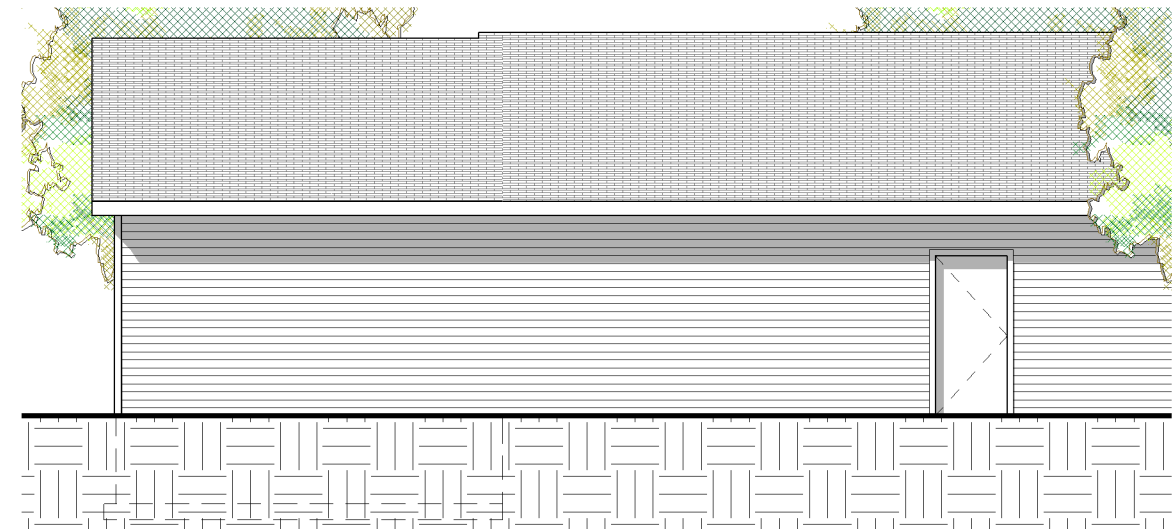

DATE: 4-20-2010

REVISIONS:

TODD KNUTSON DESIGN
40 SOUTH 7th STREET
STUDIO 212-156
MINNEAPOLIS, MN. 55402
MOBIL: 612-251-1041
FAX: 612-332-4119

1 SOUTH
AS 1/4" = 1'-0"

3 NORTH
AS 1/8" = 1'-0"

2 EAST
AS 1/8" = 1'-0"

GARAGE

14259 STARLITE DRIVE
HASSAN TOWNSHIP, MN.

JOB NO: 14259

SHEET NO:

A3

4/19/2010 11:10:49 PM