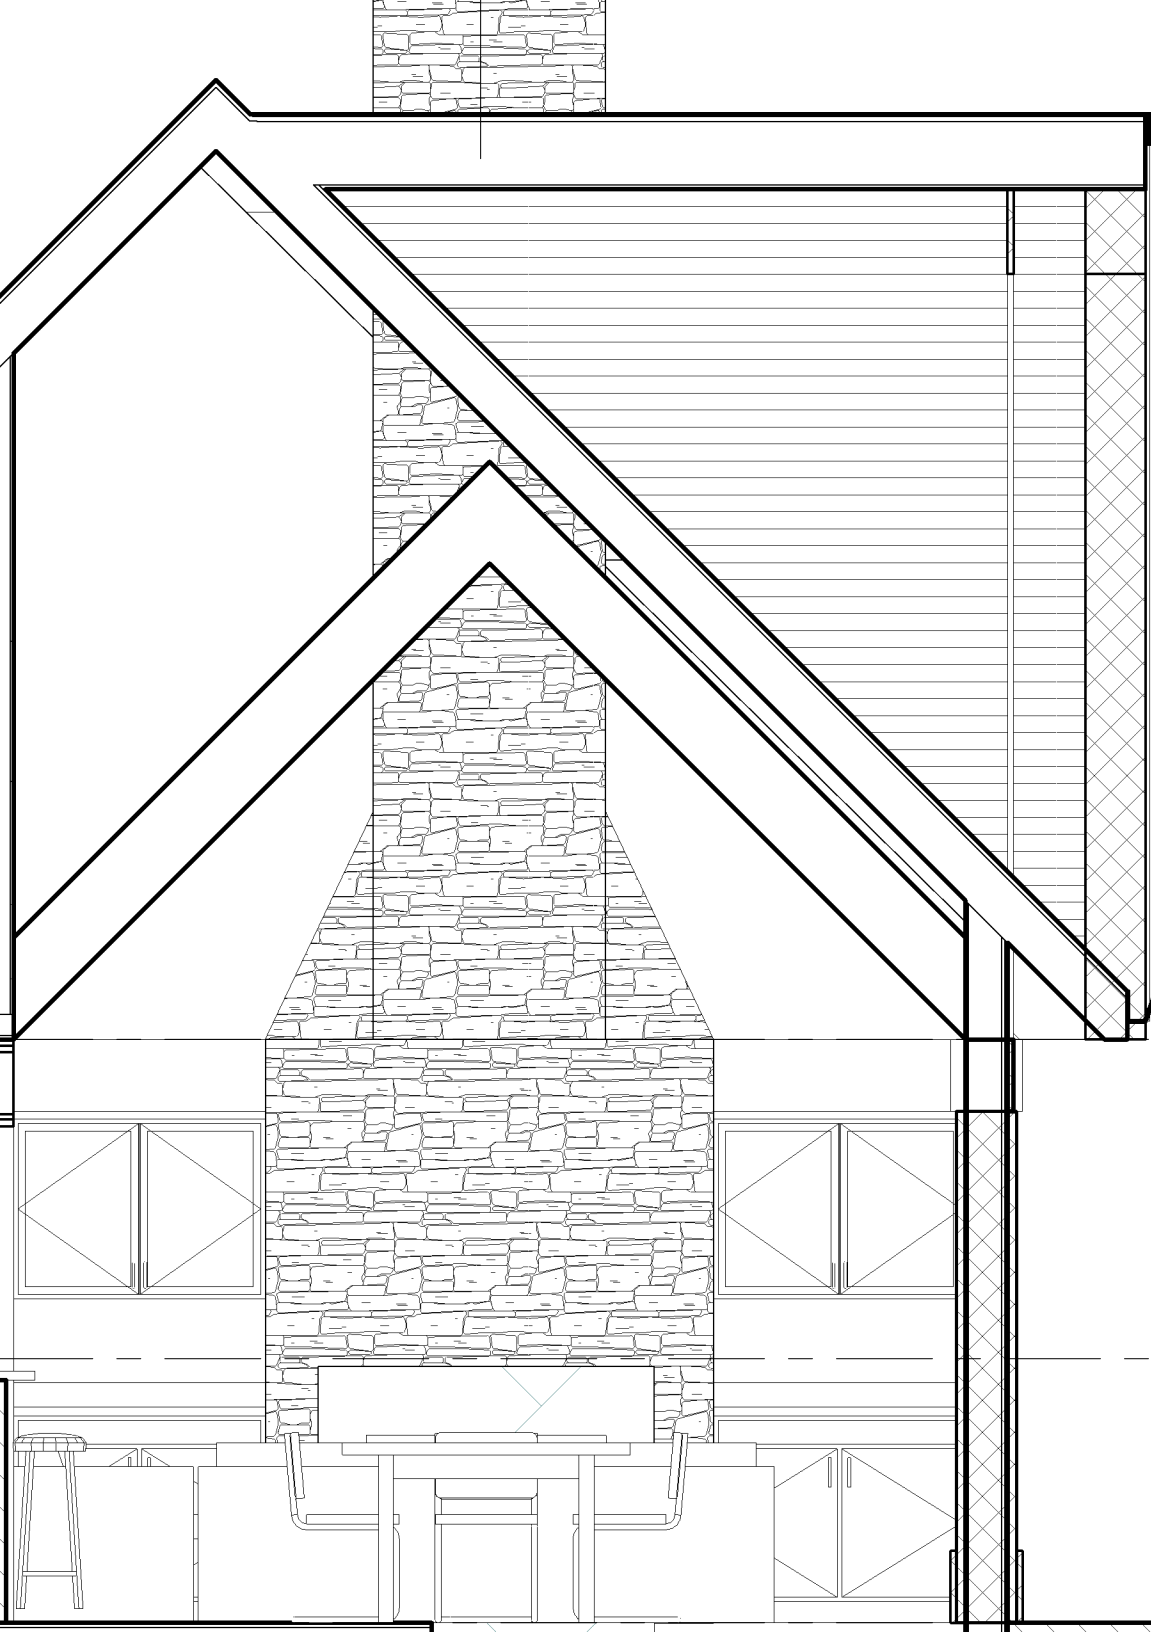

VERANDA

11' - 7"

11' - 7"

11' - 7"

5"

5

EQ

EQ

EQ

HANGING BED

15'-0"

DINING/ENTERTAINING

1

1 REAR ELEVATION
A3 1/4" = 1'-0"

1 BACK INTERIOR
A7 1/4" = 1'-0"

D View 4

1 3D View 1
A8