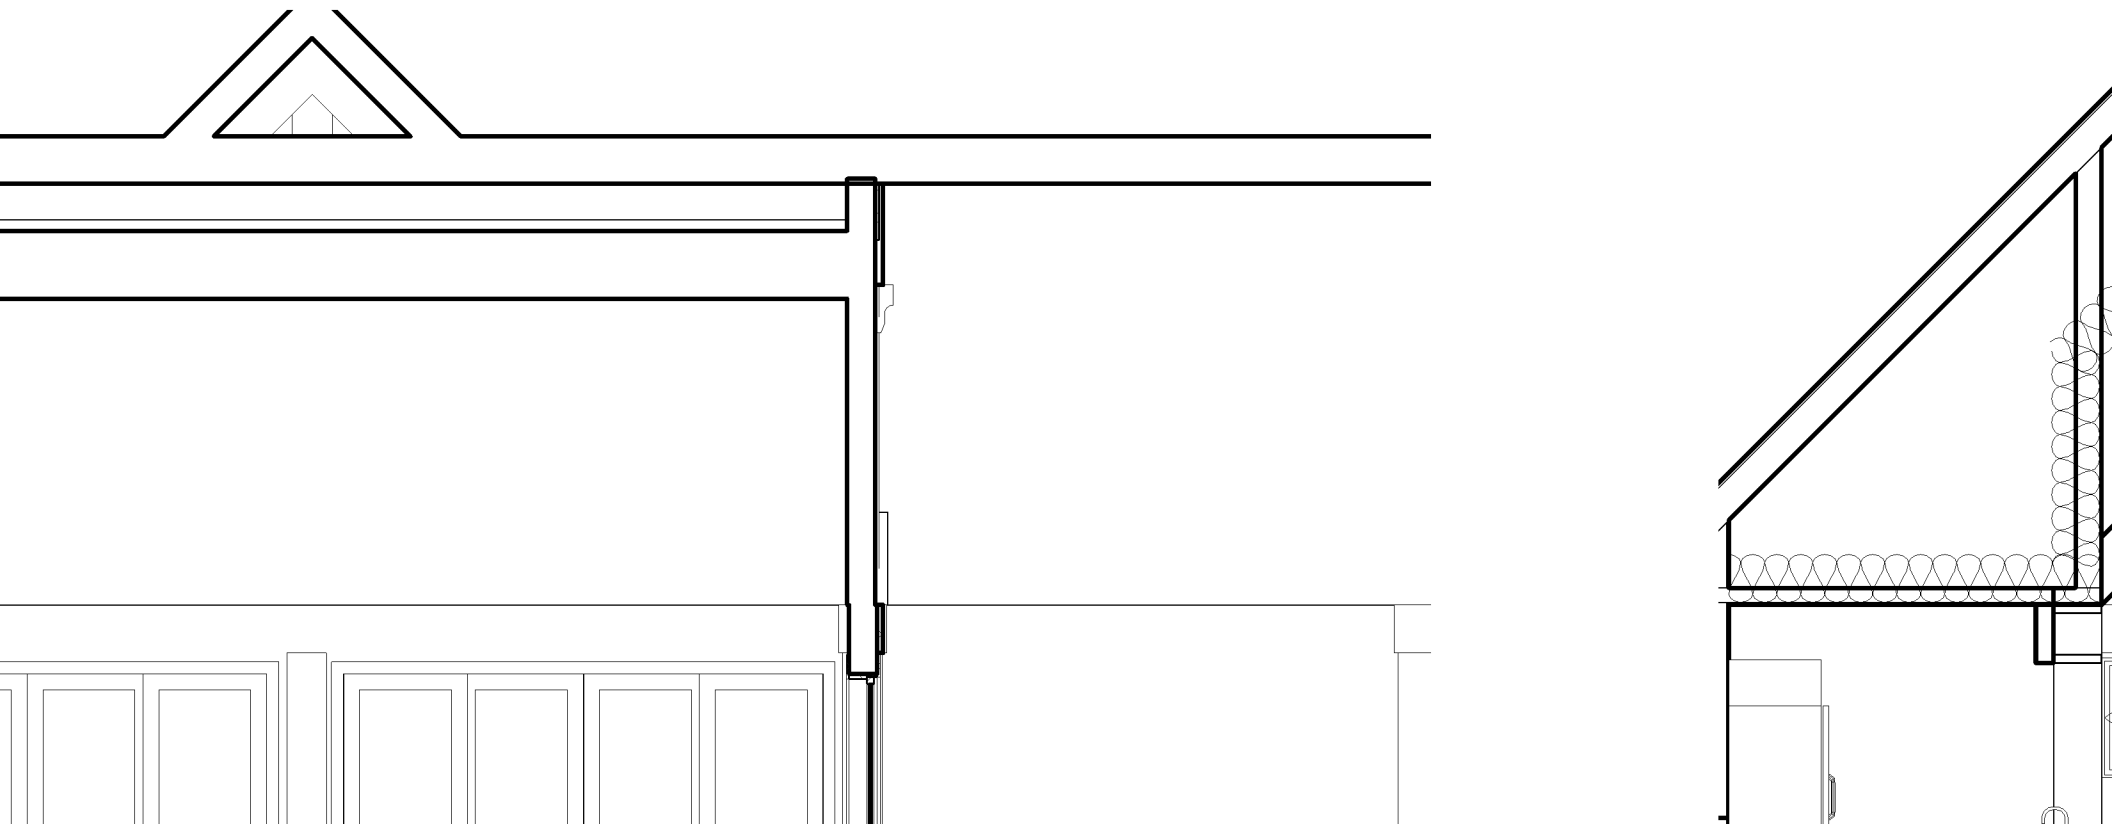

VERANDA

11' - 7"

11' - 7"

11' - 7"

5"

5

EQ

EQ

EQ

HANGING BED

15'-0"

DINING/ENTERTAINING

1

1 REAR ELEVATION
A3 1/4" = 1'-0"

1 BACK INTERIOR
A7 1/4" = 1'-0"

D View 4