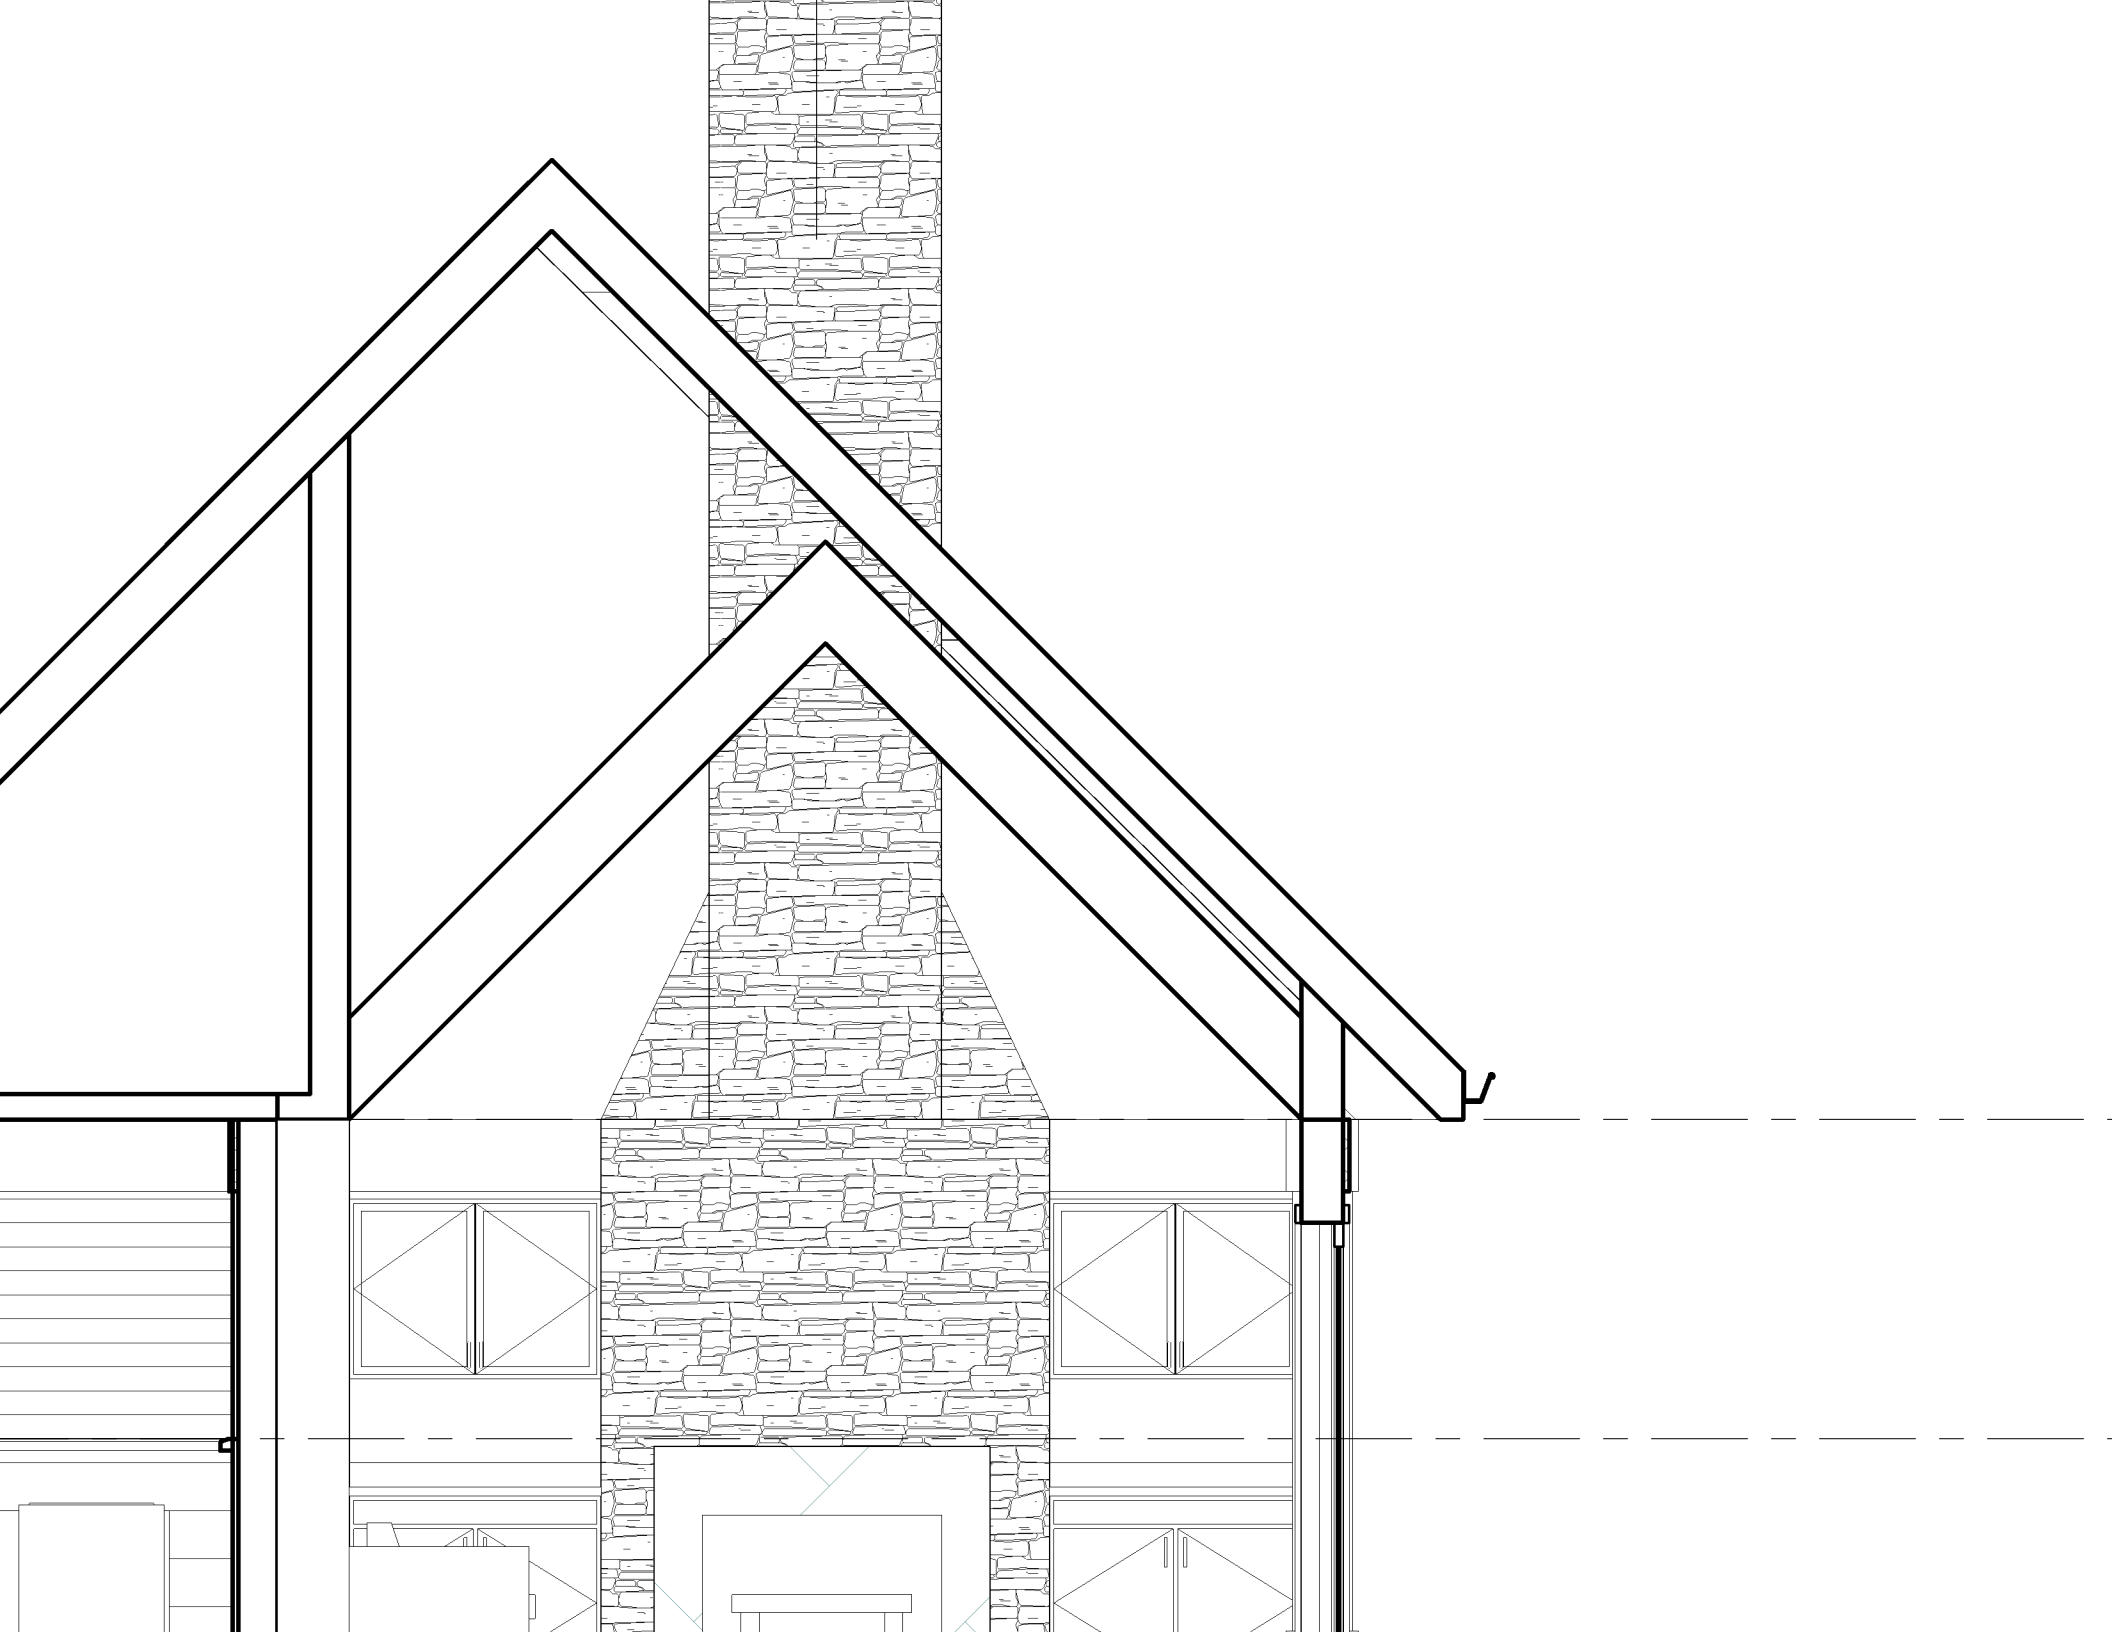

VERANDA

11' - 7"

11' - 7"

11' - 7"

5"

5

EQ

EQ

EQ

HANGING BED

15'-0"

DINING/ENTERTAINING

1

1 REAR ELEVATION
A3 1/4" = 1'-0"

1 BACK INTERIOR
A7 1/4" = 1'-0"

D View 4

1 3D View 1
A8