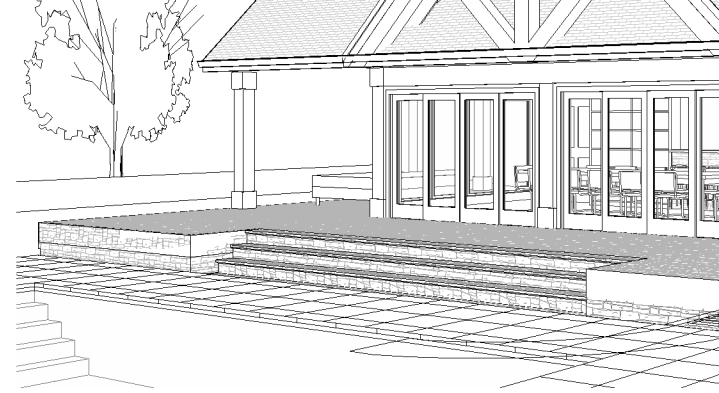

VERANDA

11' - 7"

11' - 7"

11' - 7"

5"

5

EQ

EQ

EQ

HANGING BED

15'-0"

DINING/ENTERTAINING

1

1 REAR ELEVATION
A3 1/4" = 1'-0"

1 BACK INTERIOR
A7 1/4" = 1'-0"

D View 4

1 3D View 1
A8