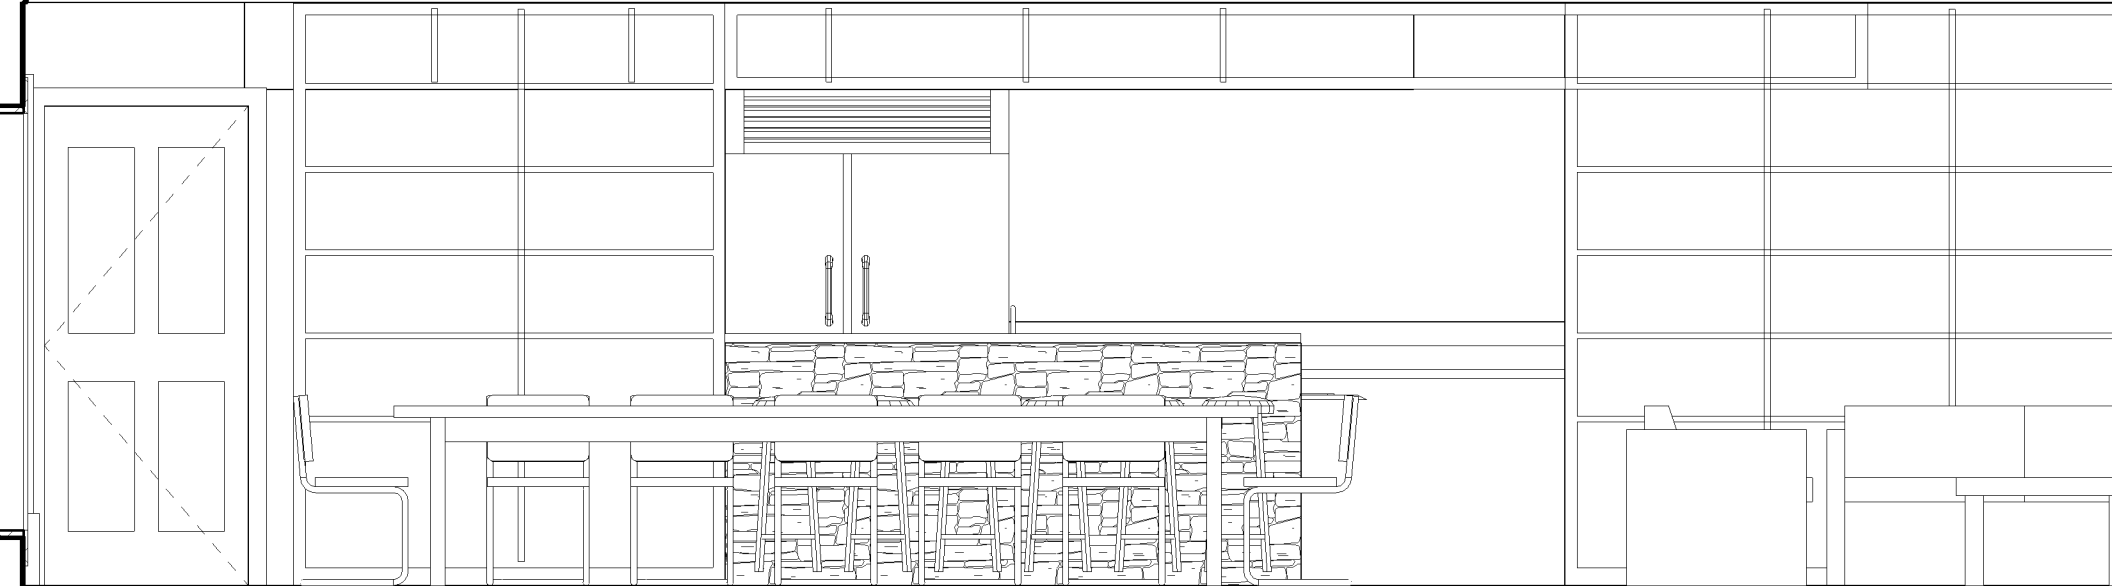

VERANDA

11' - 7"

11' - 7"

11' - 7"

5"

5

EQ

EQ

EQ

HANGING BED

15'-0"

DINING/ENTERTAINING

1

1 REAR ELEVATION
A3 1/4" = 1'-0"

1 BACK INTERIOR
A7 1/4" = 1'-0"

D View 4