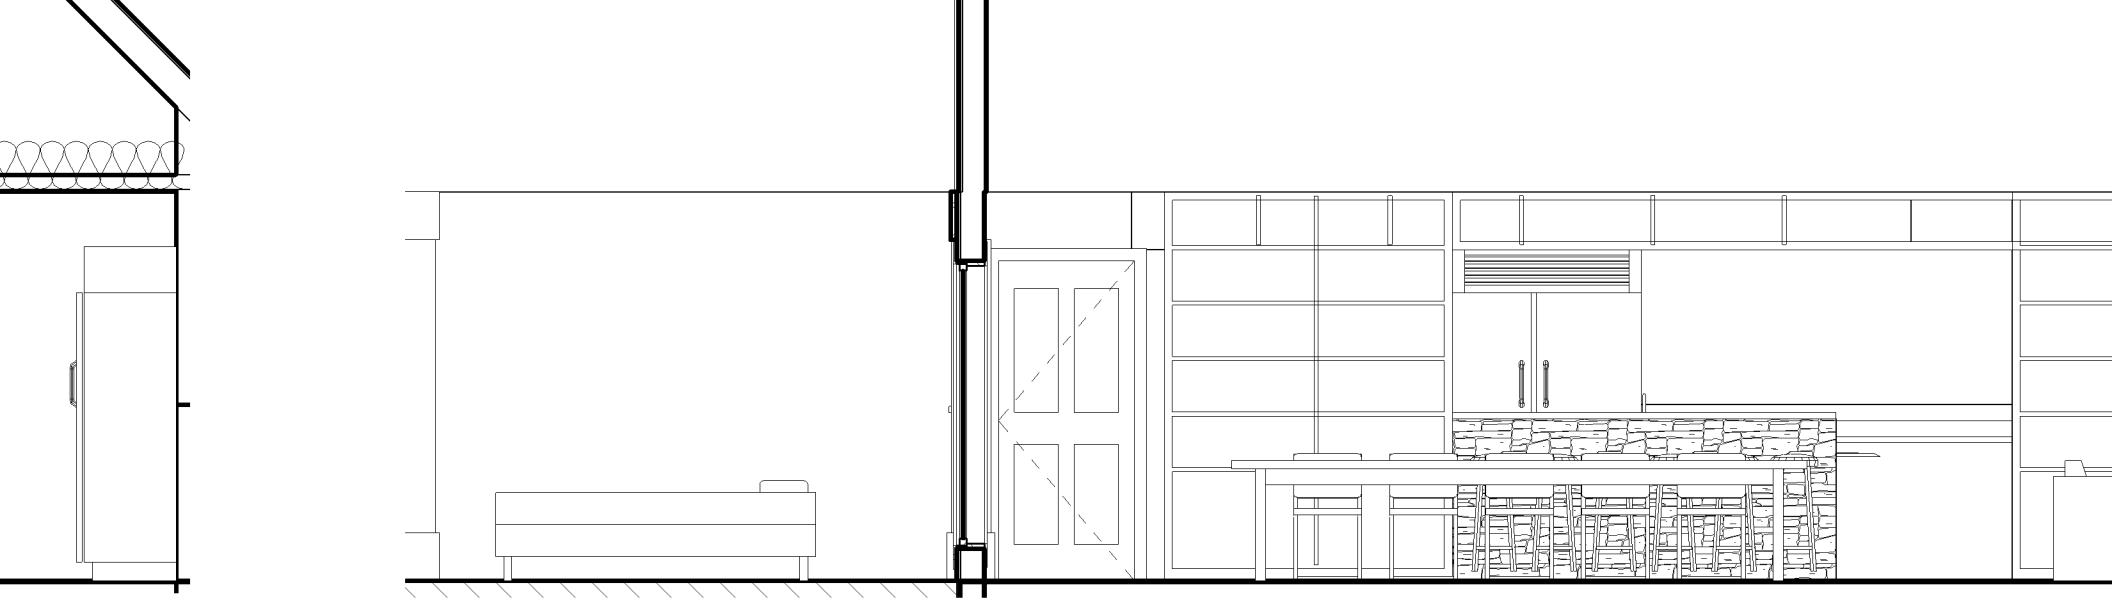

VERANDA

11' - 7"

11' - 7"

11' - 7"

5"

5

EQ

EQ

EQ

HANGING BED

15'-0"

DINING/ENTERTAINING

1

1 REAR ELEVATION
A3 1/4" = 1'-0"

1 BACK INTERIOR
A7 1/4" = 1'-0"

D View 4