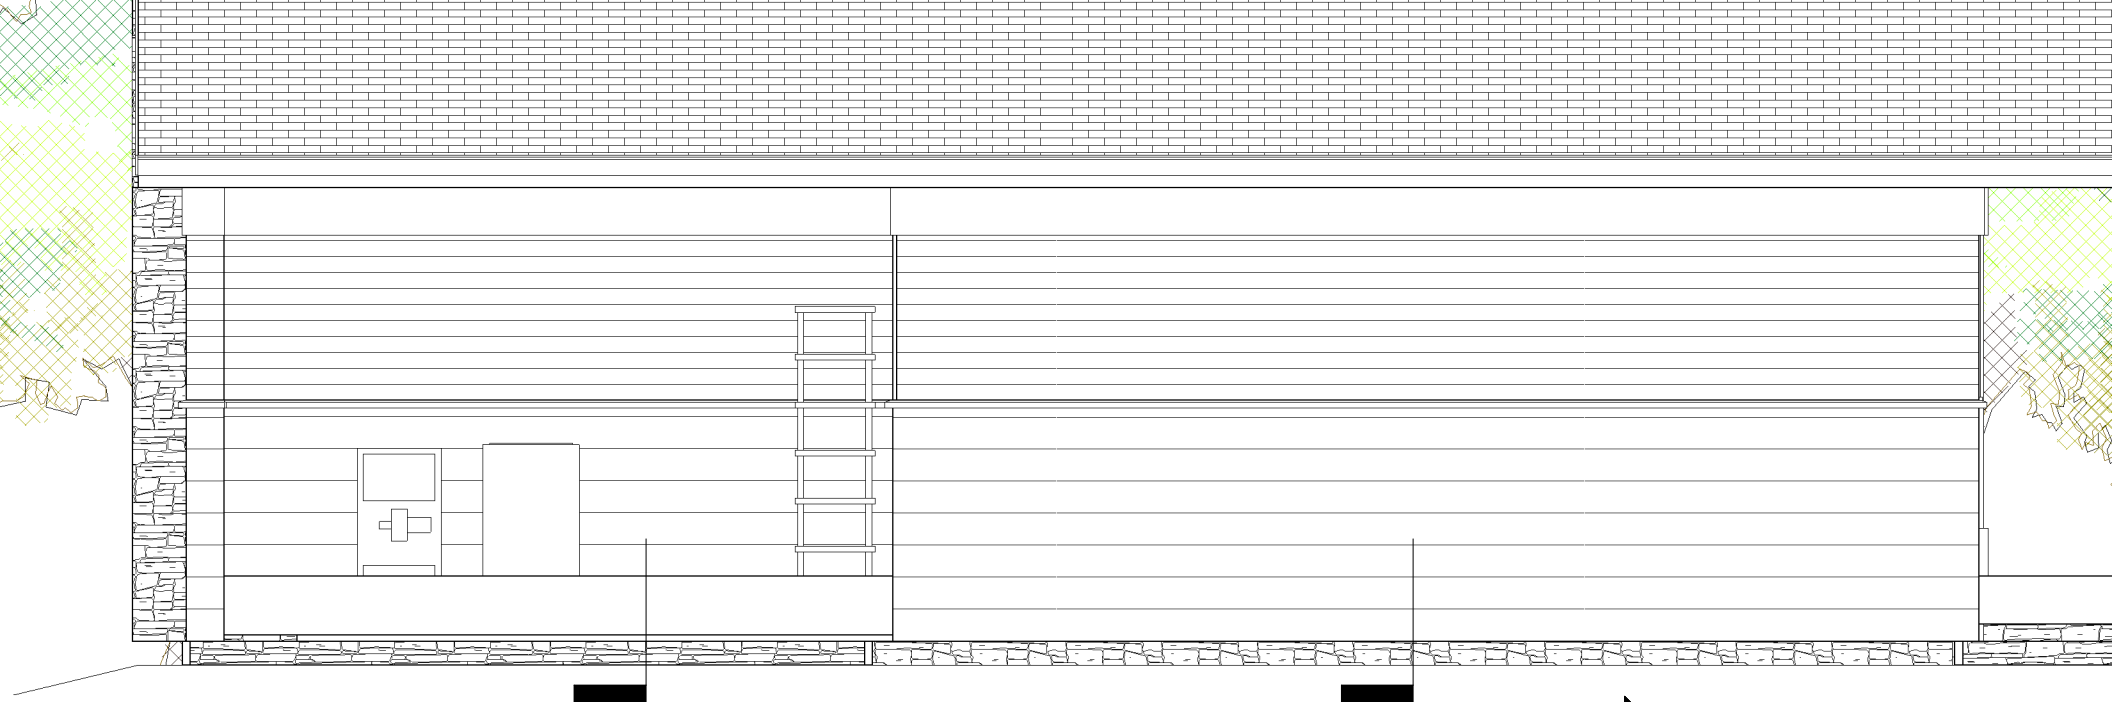

VERANDA

11' - 7"

11' - 7"

11' - 7"

5"

5

EQ

EQ

EQ

HANGING BED

15'-0"

DINING/ENTERTAINING

1

1 REAR ELEVATION
A3 1/4" = 1'-0"

1 BACK INTERIOR
A7 1/4" = 1'-0"

D View 4

1 3D View 1
A8