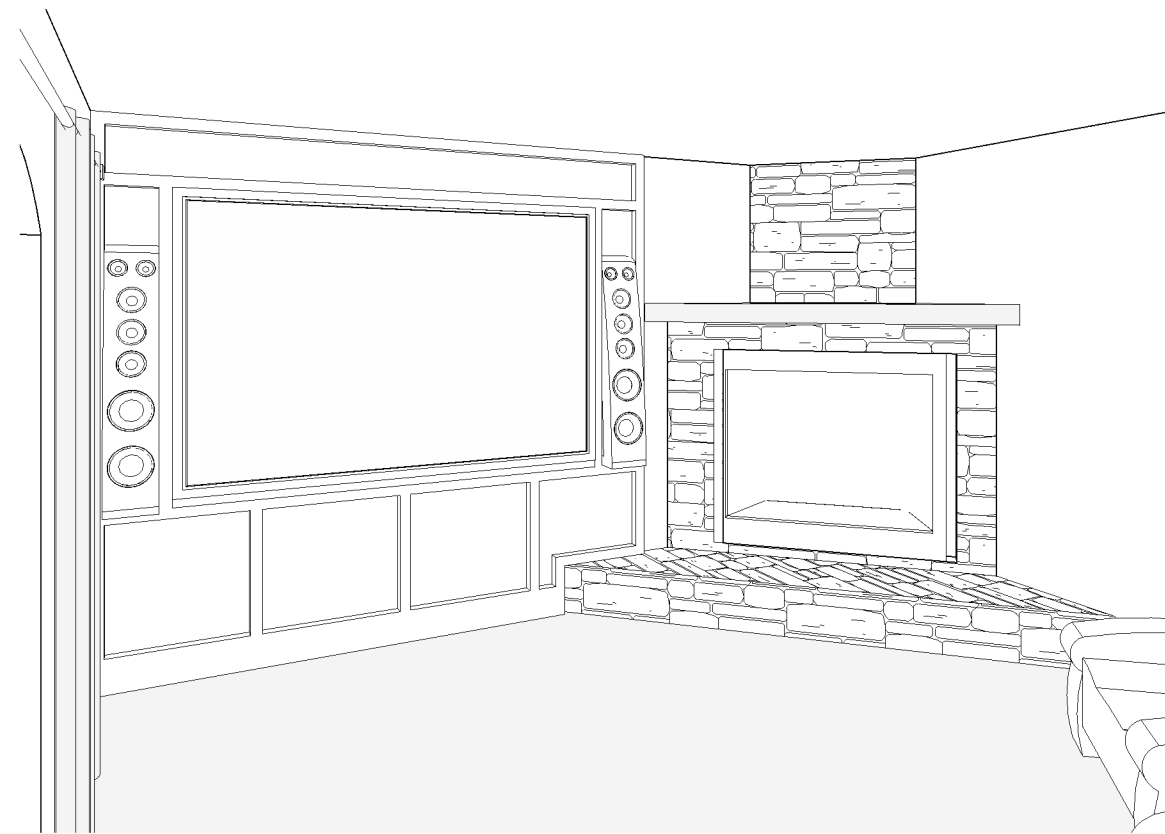

3
T 3D View 3

2
T 3D View 2

1
T 3D View 1

6
T 3D View 6

5
T 3D View 5

4
T 3D View 4

JIRELE ENTERTAINMENT

3815 YORK AVENUE SOUTH
MINNEAPOLIS, MN. 55410