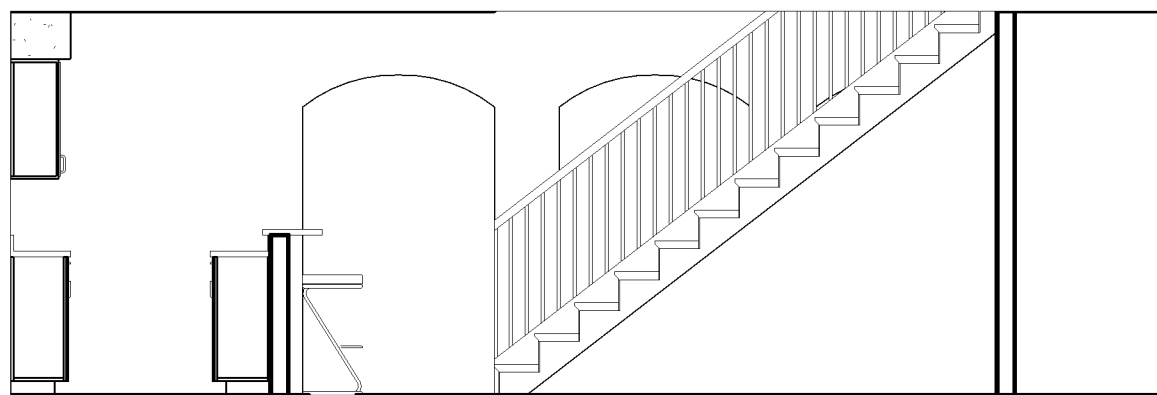

MAIN FLOOR

1 LOWER FLOOR
A1 1/4" = 1'-0"

3 2 - c
A1 1/4" = 1'-0"

2 1 - a
A1 1/4" = 1'-0"

4 Elevation 1 - a
A1 1/4" = 1'-0"

5 Elevation 1 - c
A1 1/4" = 1'-0"

6 Elevation 1 - d
A1 1/4" = 1'-0"

10 Elevation 2 - a
A1 1/4" = 1'-0"

9 Elevation 1 - b
A1 1/4" = 1'-0"

8 1 - d
A1 1/4" = 1'-0"

7 1 - c
A1 1/4" = 1'-0"

JIRELE BASEMENT

DATE: 5-11-09

REVISIONS:

TODD KNUTSON DESIGN

2388 UNIVERSITY AV. N.
STUDIO 100
SAINT PAUL, MN. 55114
FAX: 612-332-7504
MOBIL: 612-251-1041