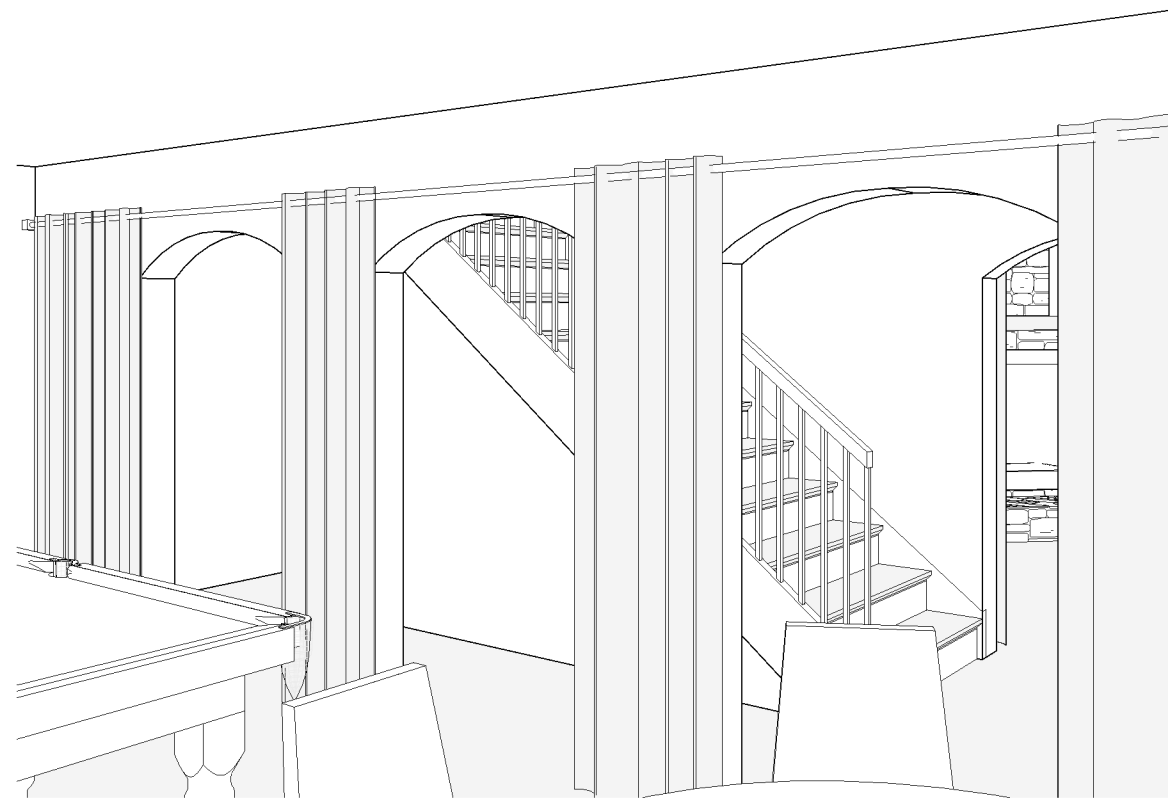

3
T 3D View 3

2
T 3D View 2

1
T 3D View 1

6
T 3D View 6

5
T 3D View 5

4
T 3D View 4

JIRELE ENTERTAINMENT

3815 YORK AVENUE SOUTH
MINNEAPOLIS, MN. 55410