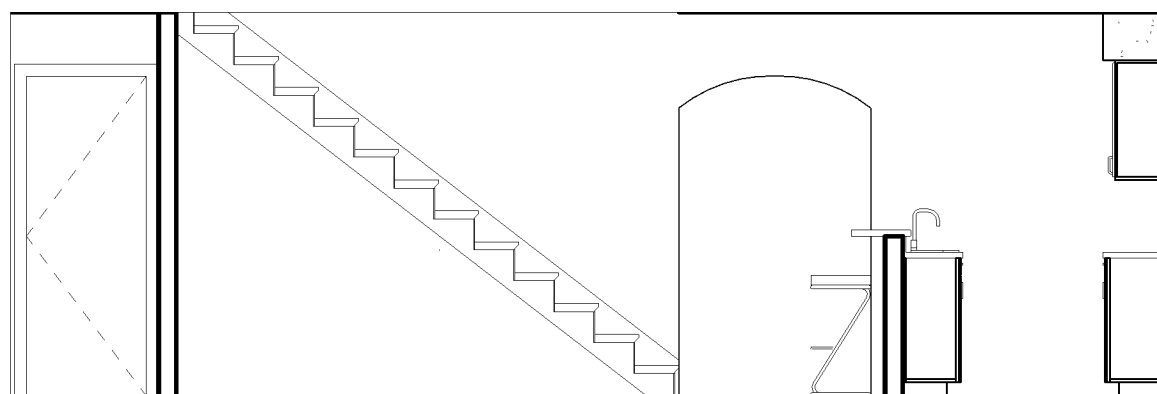

MAIN FLOOR

1 LOWER FLOOR
A1 1/4" = 1'-0"

3 2 - c
A1 1/4" = 1'-0"

2 1 - a
A1 1/4" = 1'-0"

4 Elevation 1 - a
A1 1/4" = 1'-0"

5 Elevation 1 - c
A1 1/4" = 1'-0"

6 Elevation 1 - d
A1 1/4" = 1'-0"

10 Elevation 2 - a
A1 1/4" = 1'-0"

9 Elevation 1 - b
A1 1/4" = 1'-0"

8 1 - d
A1 1/4" = 1'-0"

7 1 - c
A1 1/4" = 1'-0"

JIRELE BASEMENT

DATE: 5-11-09

REVISIONS:

TODD KNUTSON DESIGN

2388 UNIVERSITY AV. N.
STUDIO 100
SAINT PAUL, MN. 55114
FAX: 612-332-7504
MOBIL: 612-251-1041