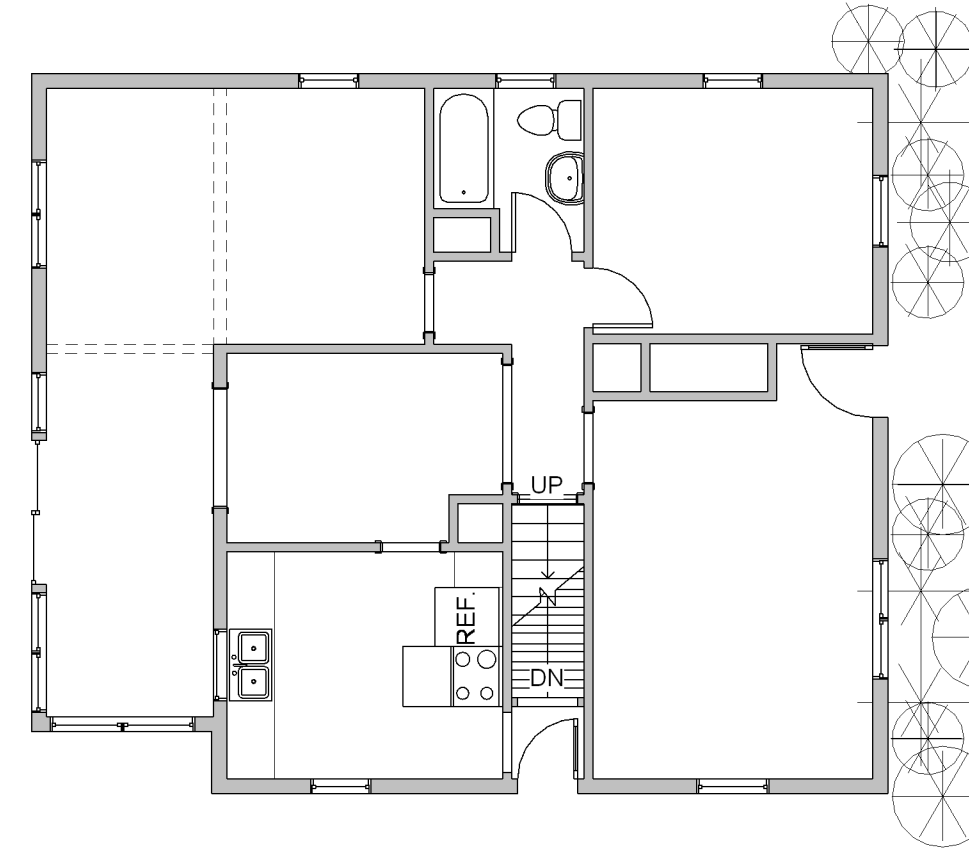

TODD KNOTSON DESIGN  
2388 UNIVERSITY AV. N.  
STUDIO 100  
SAINT PAUL, MN. 55114  
PHONE: 651-472-0054  
FAX: 651-472-0060  
MOBIL: 612-251-1041

PROJECT NAME

JOB NO: 02XX

SHEET NO:

**E1**

MAIN FLOOR

1 LOWER FLOOR  
E1 1/8" = 1'-0"

2 MAIN FLOOR  
E1 1/8" = 1'-0"

3 2ND FLOOR  
E1 1/8" = 1'-0"

4 EAST  
E1 1/4" = 1'-0"

5 NORTH  
E1 1/8" = 1'-0"

6 WEST  
E1 1/8" = 1'-0"

7 SOUTH  
E1 1/8" = 1'-0"