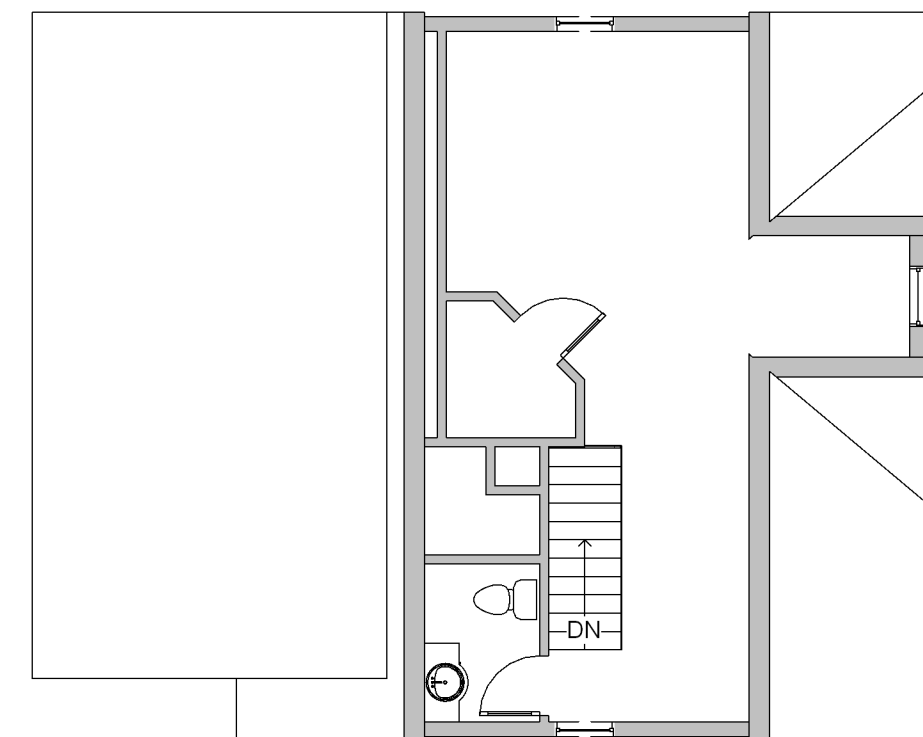

TODD KNOTSON DESIGN  
2388 UNIVERSITY AV. N.  
STUDIO 100  
SAINT PAUL, MN. 55114  
PHONE: 651-472-0054  
FAX: 651-472-0060  
MOBIL: 612-251-1041

PROJECT NAME

JOB NO: 02XX

SHEET NO:

**E1**

MAIN FLOOR

1 LOWER FLOOR  
E1 1/8" = 1'-0"

2 MAIN FLOOR  
E1 1/8" = 1'-0"

3 2ND FLOOR  
E1 1/8" = 1'-0"

4 EAST  
E1 1/4" = 1'-0"

5 NORTH  
E1 1/8" = 1'-0"

6 WEST  
E1 1/8" = 1'-0"

7 SOUTH  
E1 1/8" = 1'-0"