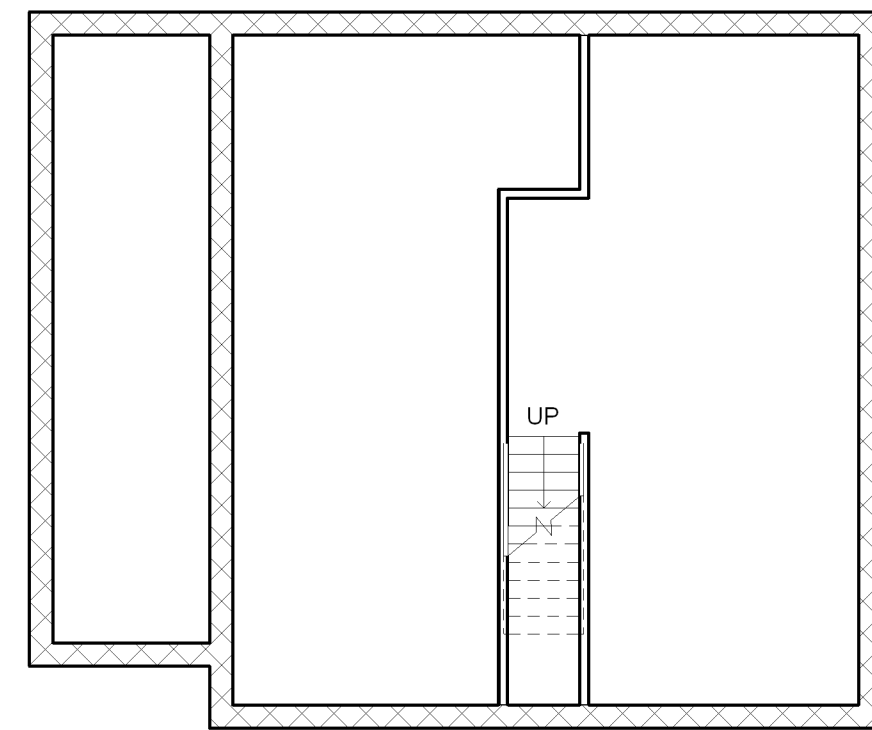

TODD KNOTSON DESIGN  
2388 UNIVERSITY AV. N.  
STUDIO 100  
SAINT PAUL, MN. 55114  
PHONE: 651-472-0054  
FAX: 651-472-0060  
MOBIL: 612-251-1041

PROJECT NAME

JOB NO: 02XX

SHEET NO:

**E1**

MAIN FLOOR

1 LOWER FLOOR  
E1 1/8" = 1'-0"

2 MAIN FLOOR  
E1 1/8" = 1'-0"

3 2ND FLOOR  
E1 1/8" = 1'-0"

4 EAST  
E1 1/4" = 1'-0"

5 NORTH  
E1 1/8" = 1'-0"

6 WEST  
E1 1/8" = 1'-0"

7 SOUTH  
E1 1/8" = 1'-0"