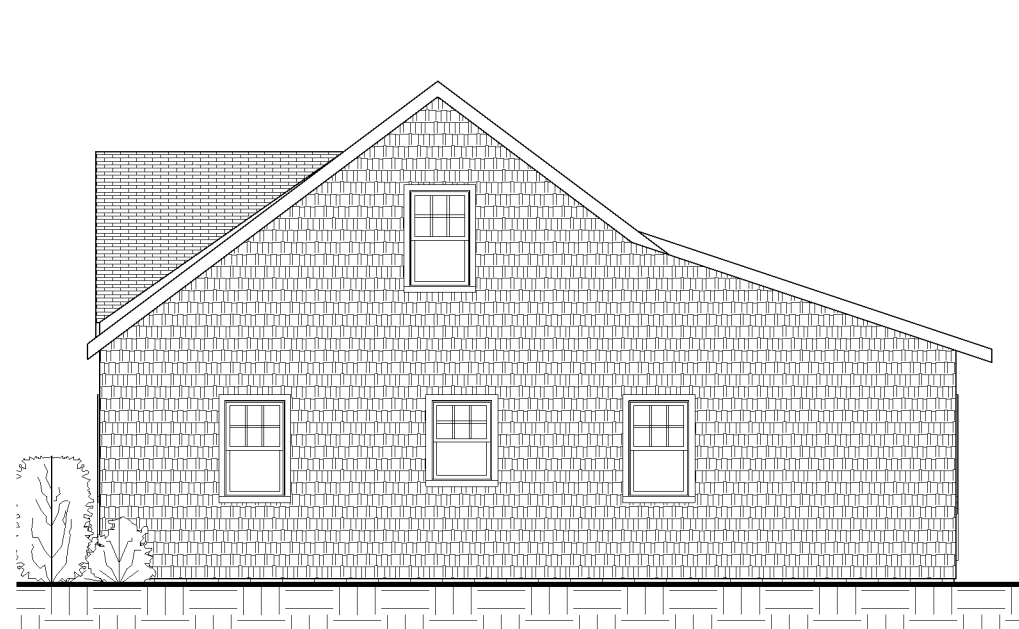

TODD KNOTSON DESIGN  
2388 UNIVERSITY AV. N.  
STUDIO 100  
SAINT PAUL, MN. 55114  
PHONE: 651-472-0054  
FAX: 651-472-0060  
MOBIL: 612-251-1041

PROJECT NAME

JOB NO: 02XX

SHEET NO:

**E1**

MAIN FLOOR

1 LOWER FLOOR  
E1 1/8" = 1'-0"

2 MAIN FLOOR  
E1 1/8" = 1'-0"

3 2ND FLOOR  
E1 1/8" = 1'-0"

4 EAST  
E1 1/4" = 1'-0"

5 NORTH  
E1 1/8" = 1'-0"

6 WEST  
E1 1/8" = 1'-0"

7 SOUTH  
E1 1/8" = 1'-0"