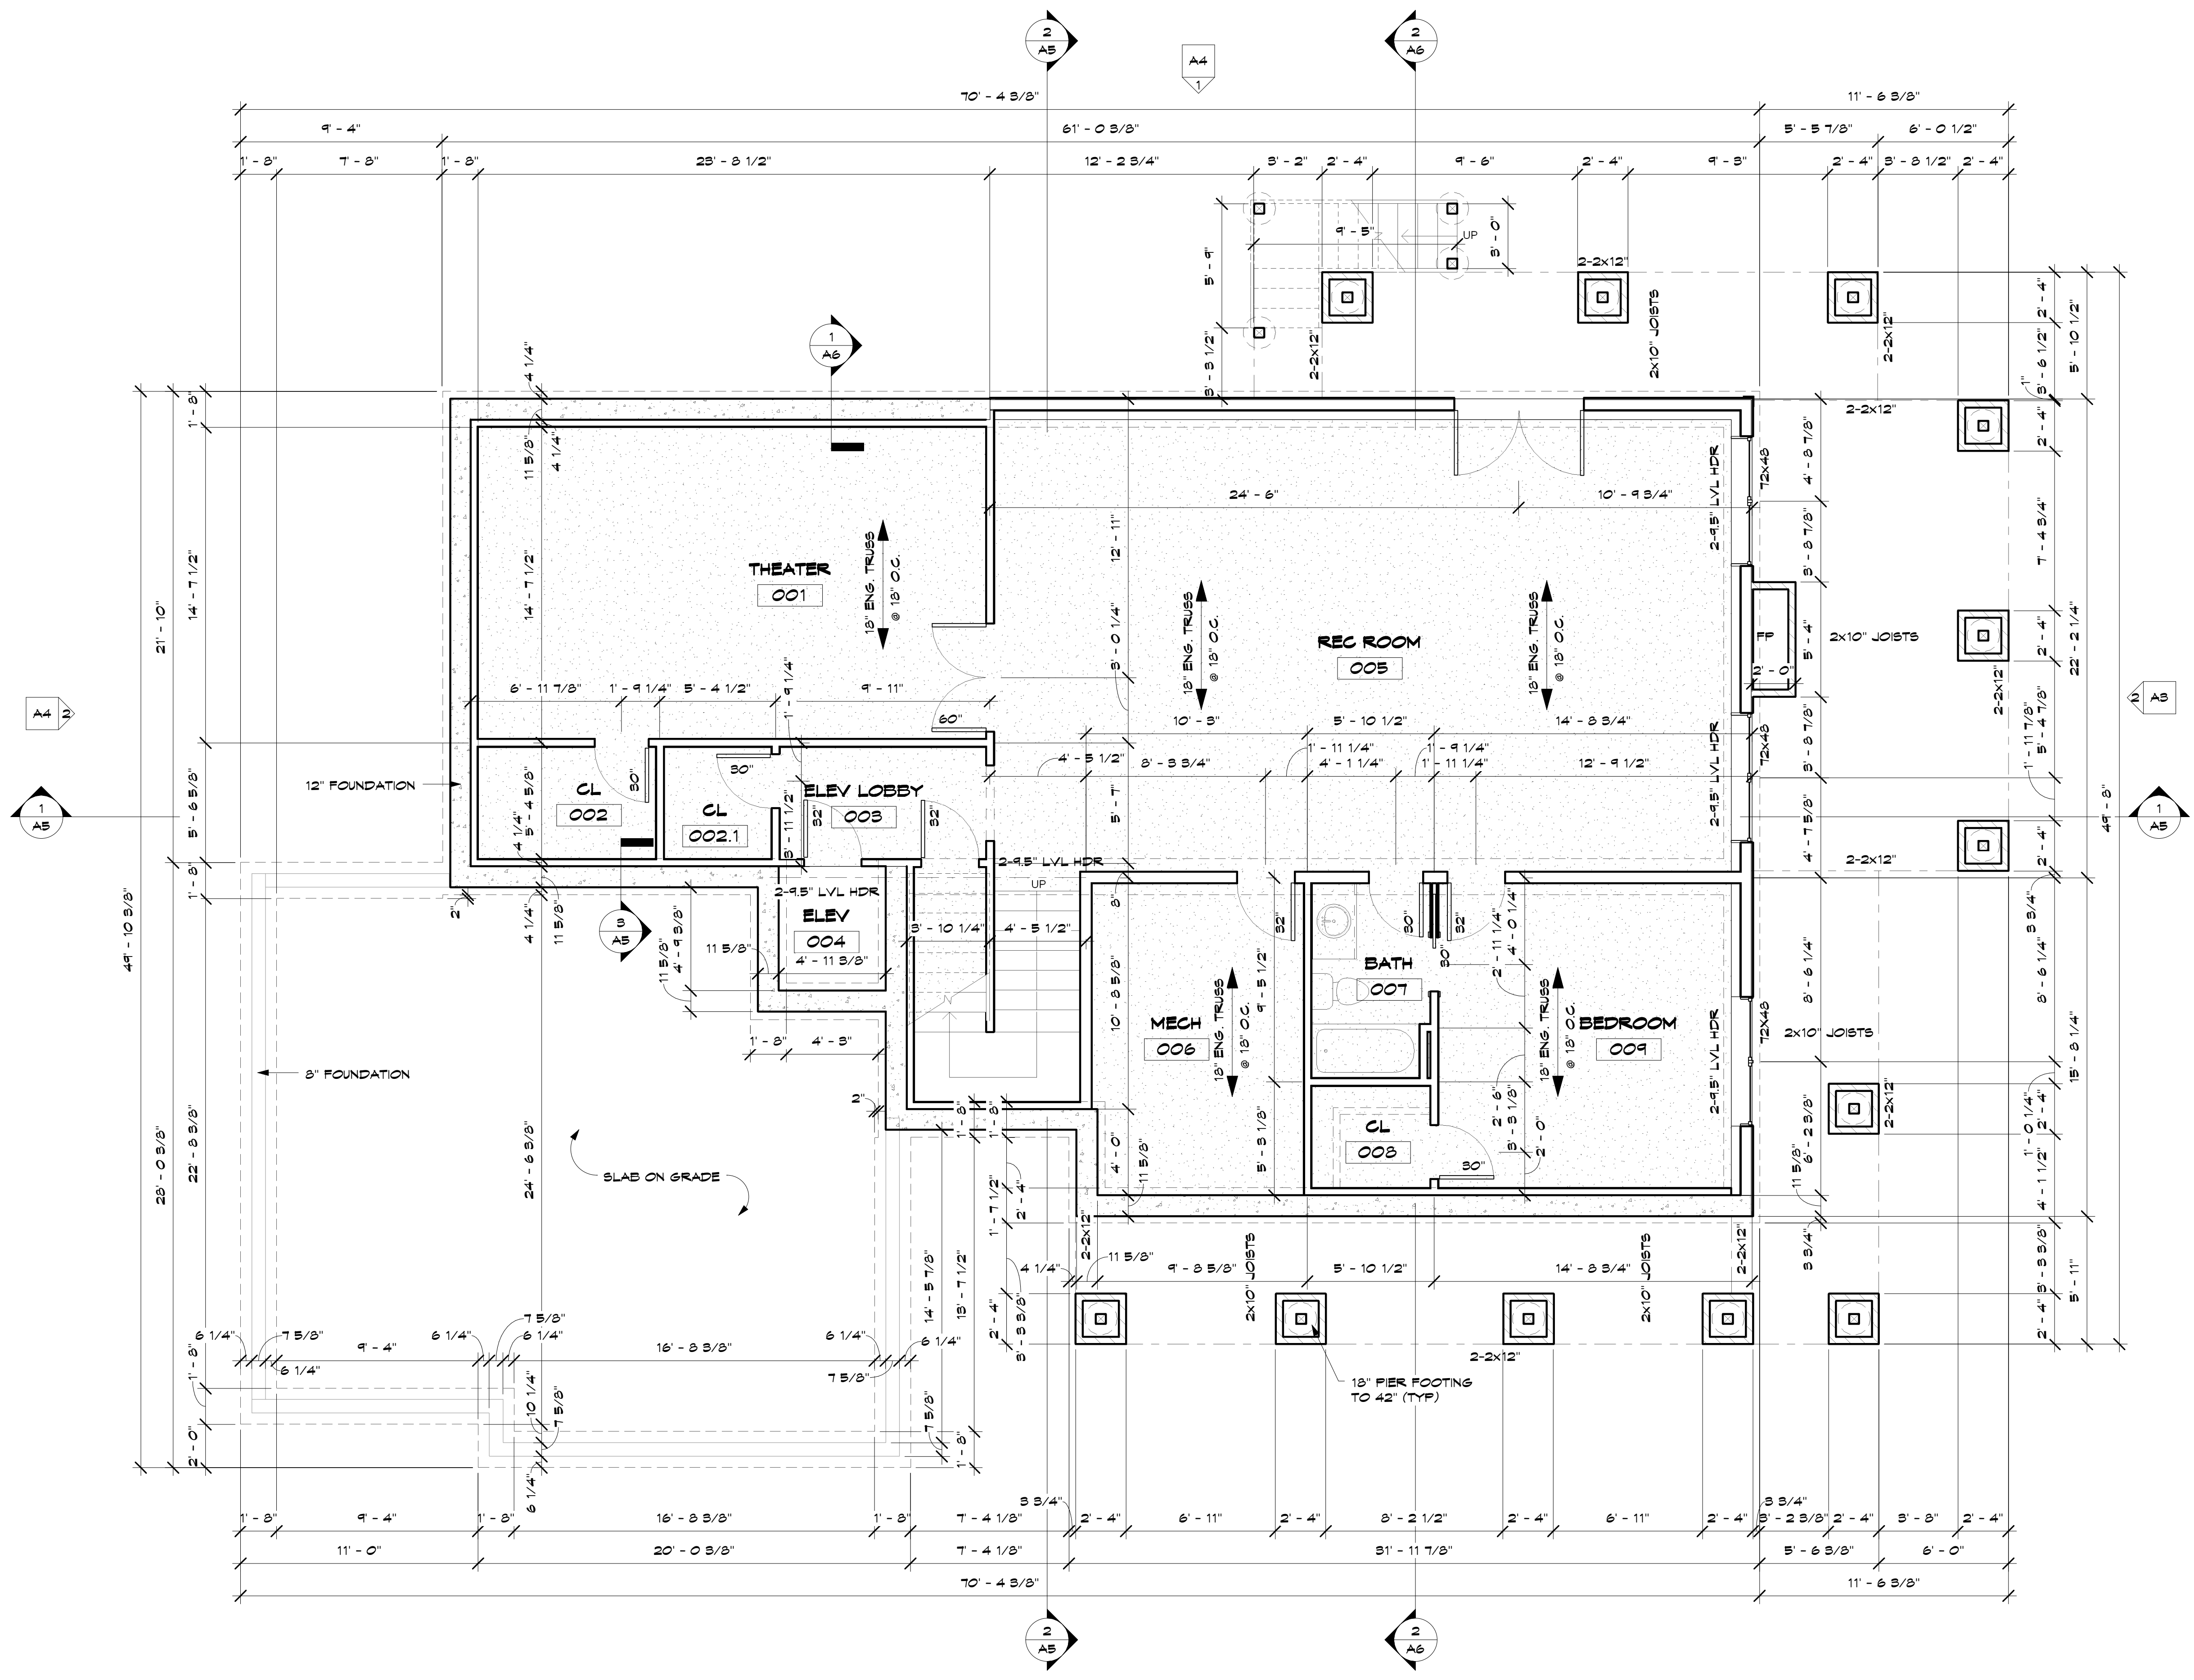

11/5/2008 12:22:38 AM

1 LOWER FLOOR

DATE: 1-29-08

REVISIONS:

- ISSUED FOR REVIEW
- FINAL REVIEW 2-8-08
- ISSUED FOR PERMIT
- 2-11-08
- ISSUED FOR BIDS
- 2-19-08
- REDRAW 3-4-08
- ISSUED FOR BID
- 3-11-08
- ISSUED FOR VARIANCE
- 3-19-08

SHEET NO:

A0
LOWER FLOOR
PLAN

11/5/2008 12:22:40 AM

1 MAIN FLOOR
A1

DATE: 1-29-08

REVISIONS:

- ISSUED FOR REVIEW 2-7-08
- ISSUED FOR REVIEW FINAL REVIEW 2-8-08
- ISSUED FOR PERMIT 2-11-08
- ISSUED FOR BIDS 2-19-08
- REDRAW 3-4-08
- ISSUED FOR VARIANCE 3-19-08

SHEET NO:

A1

MAIN FLOOR PLAN

1 SECOND FLOOR
2

DATE: 1-29-08
 REVISIONS:
 ISSUED FOR REVIEW 2-7-08
 ISSUED FOR REVIEW FINAL REVIEW 2-8-08
 ISSUED FOR PERMIT 2-11-08
 ISSUED FOR BIDS 2-19-08
 REDRAW 3-4-08
 ISSUED FOR VARIANCE 3-19-08