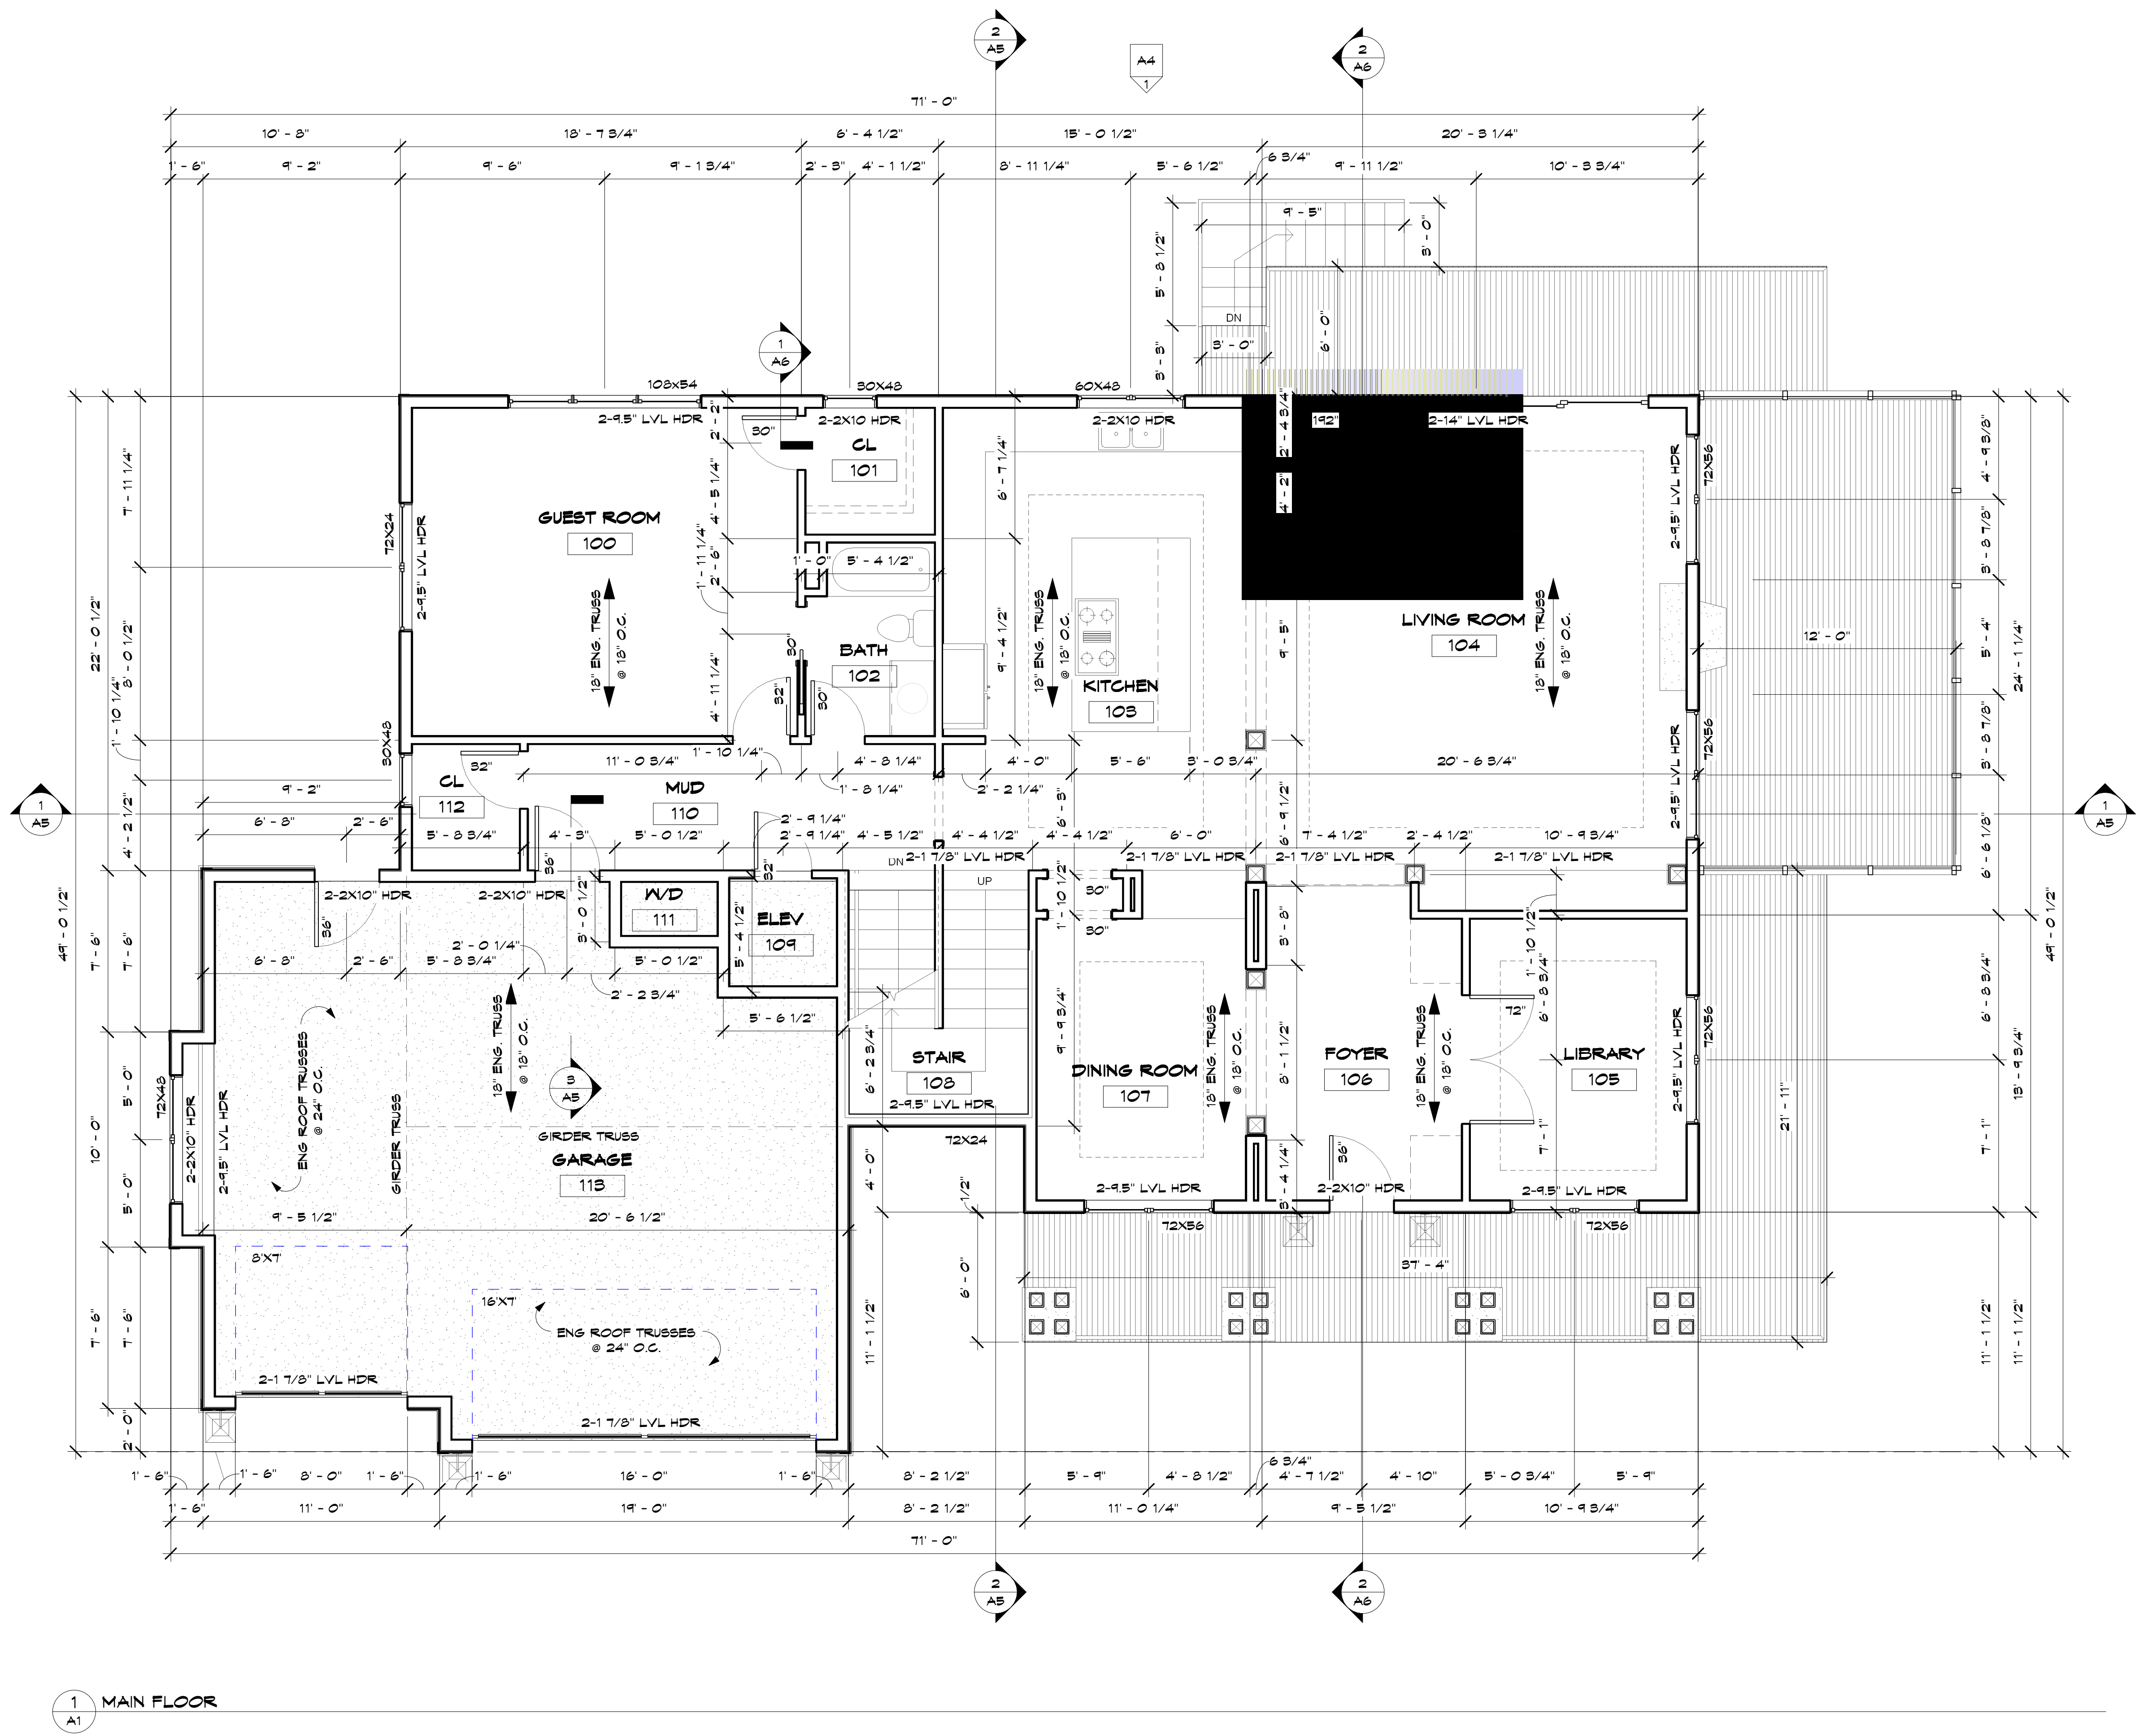

SHEET NO:

A0
LOWER FLOOR
PLAN

11/5/2008 12:22:40 AM

1 MAIN FLOOR
A1

DATE: 1-29-08

REVISIONS:

- ISSUED FOR REVIEW 2-7-08
- ISSUED FOR REVIEW FINAL REVIEW 2-8-08
- ISSUED FOR PERMIT 2-11-08
- ISSUED FOR BIDS 2-19-08
- REDRAW 3-4-08
- ISSUED FOR VARIANCE 3-19-08

SHEET NO:

A1

MAIN FLOOR PLAN

1 SECOND FLOOR
2

DATE: 1-29-08
 REVISIONS:
 ISSUED FOR REVIEW 2-7-08
 ISSUED FOR REVIEW FINAL REVIEW 2-8-08
 ISSUED FOR PERMIT 2-11-08
 ISSUED FOR BIDS 2-19-08
 REDRAW 3-4-08
 ISSUED FOR VARIANCE 3-19-08