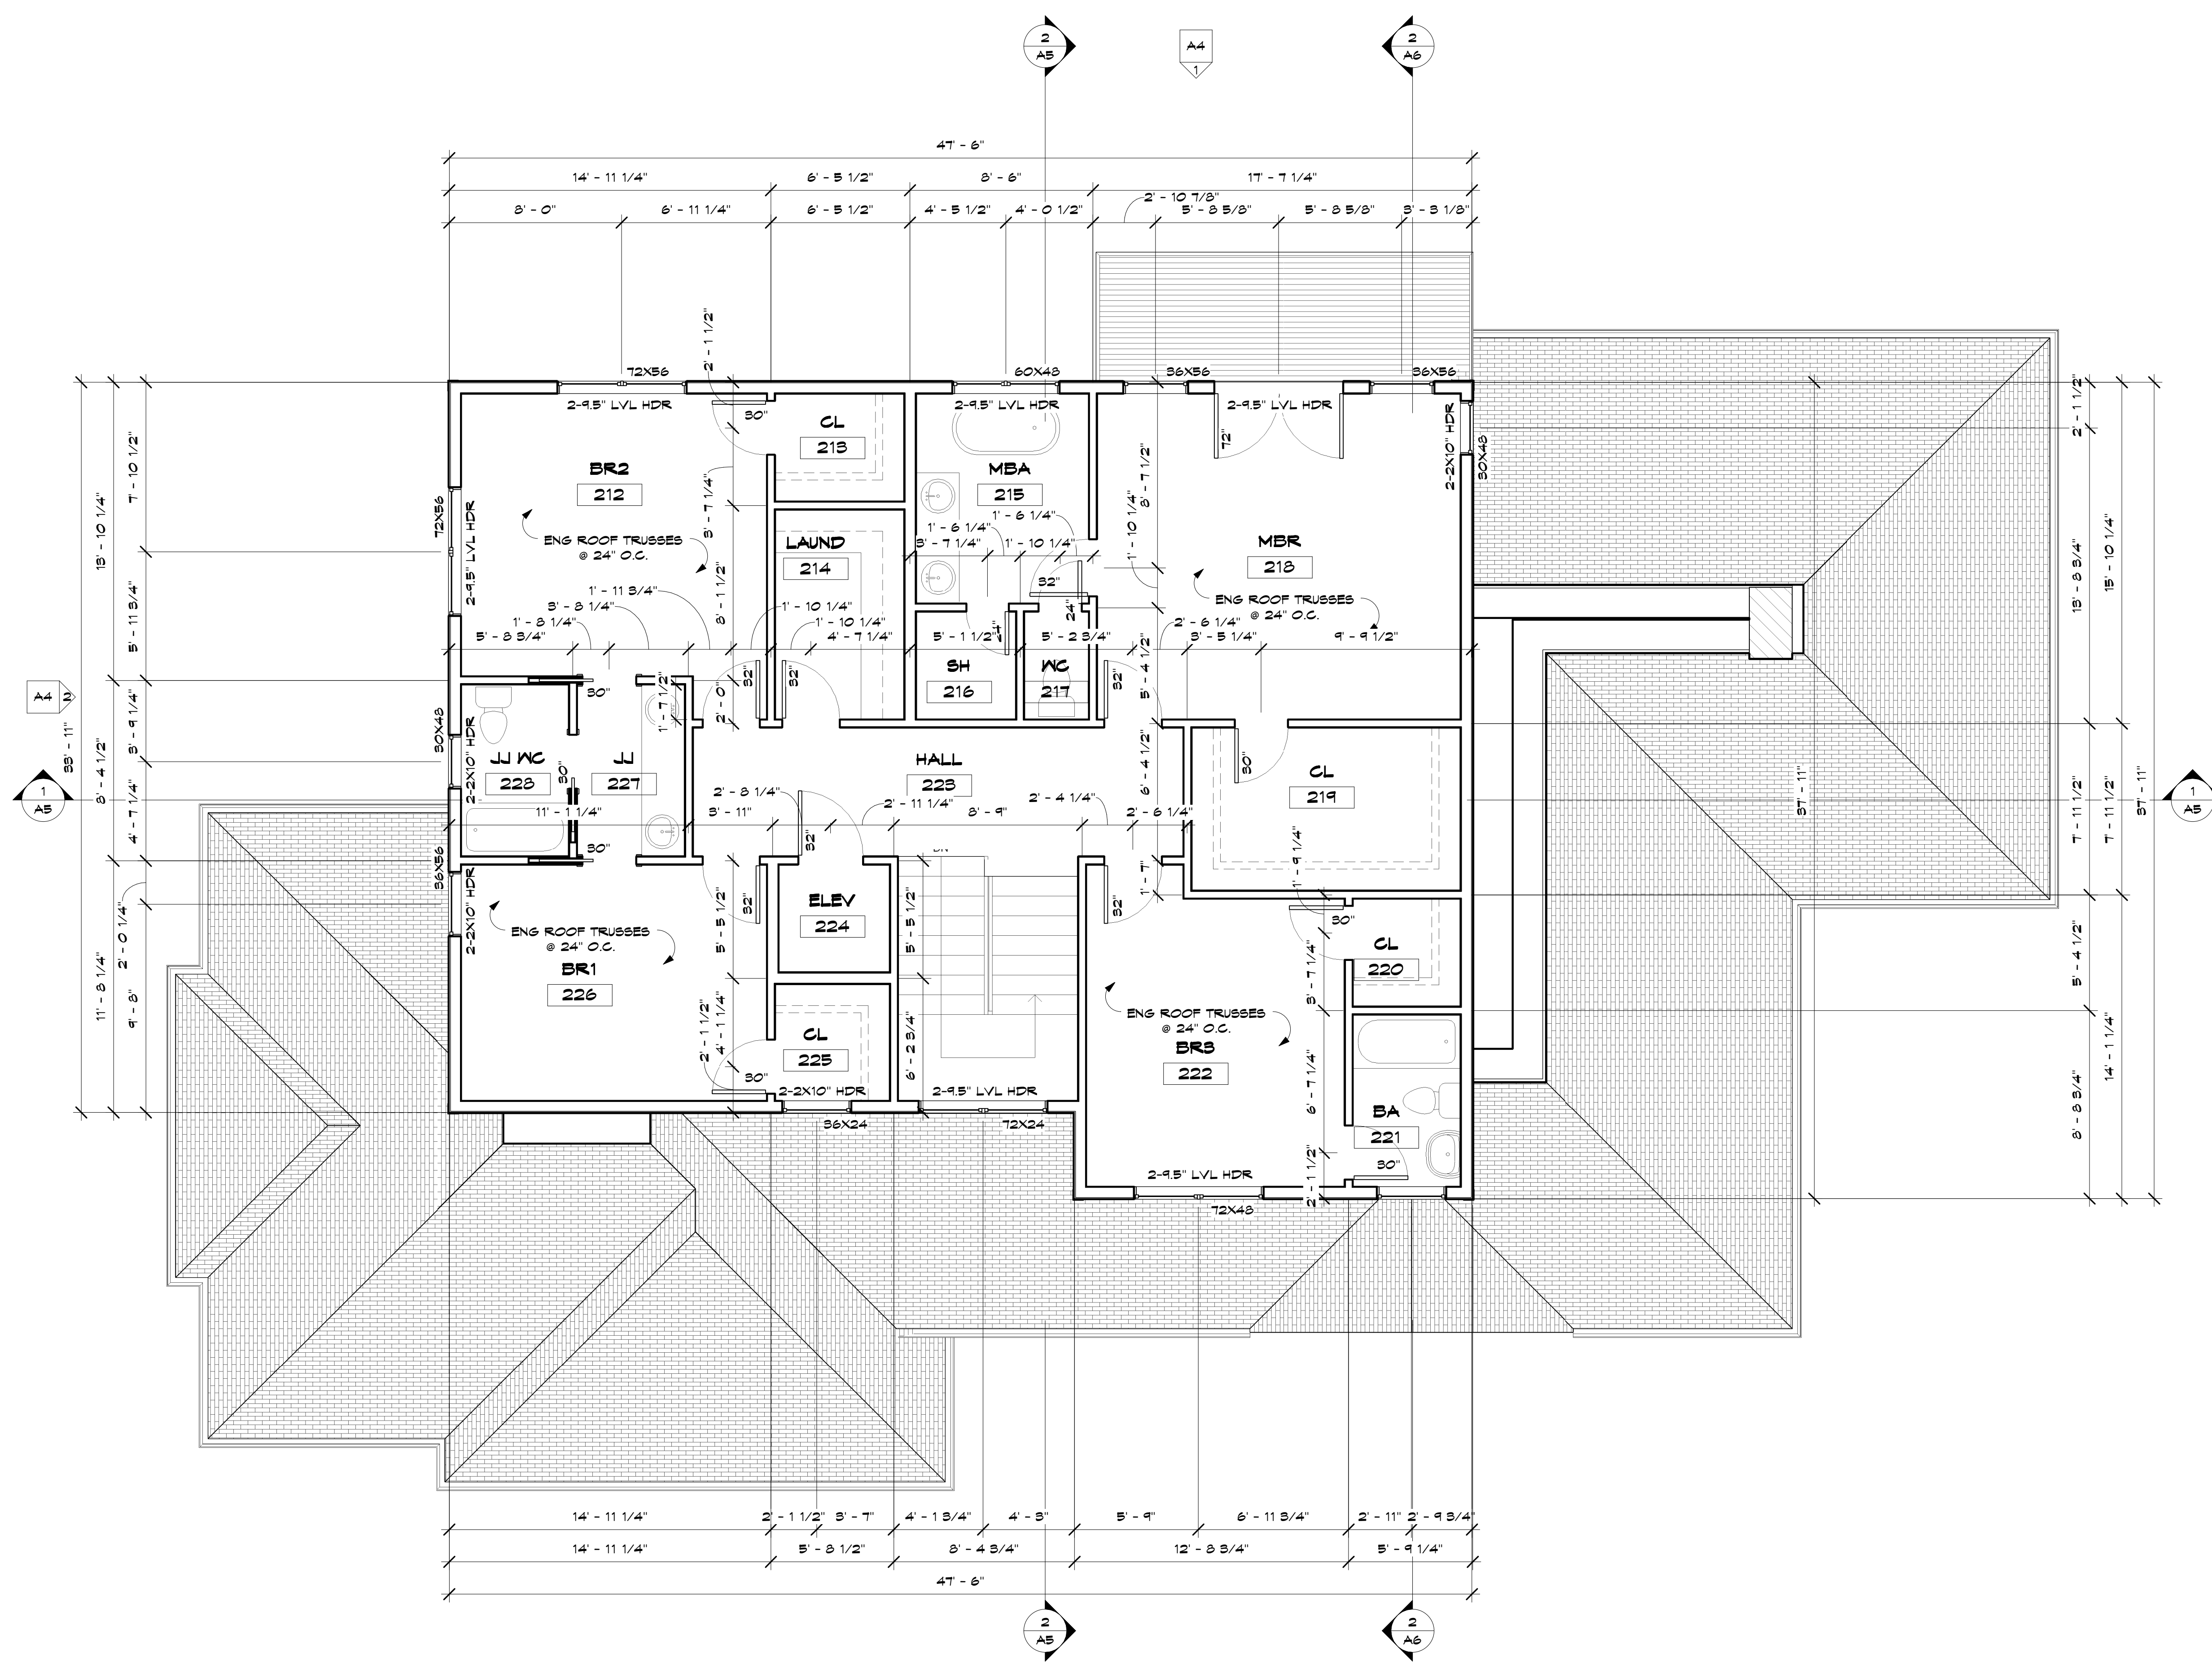

SHEET NO:

A0
LOWER FLOOR
PLAN

11/5/2008 12:22:40 AM

1 MAIN FLOOR
A1

DATE: 1-29-08

REVISIONS:

- ISSUED FOR REVIEW 2-7-08
- ISSUED FOR REVIEW FINAL REVIEW 2-8-08
- ISSUED FOR PERMIT 2-11-08
- ISSUED FOR BIDS 2-19-08
- REDRAW 3-4-08
- ISSUED FOR VARIANCE 3-19-08

SHEET NO:

A1

MAIN FLOOR PLAN

1 SECOND FLOOR
2

DATE: 1-29-08
 REVISIONS:
 ISSUED FOR REVIEW 2-7-08
 ISSUED FOR REVIEW FINAL REVIEW 2-8-08
 ISSUED FOR PERMIT 2-11-08
 ISSUED FOR BIDS 2-19-08
 REDRAW 3-4-08
 ISSUED FOR VARIANCE 3-19-08