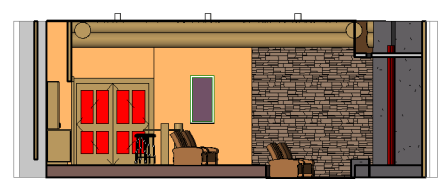

4 LEFT
A2 1/16" = 1'-0"