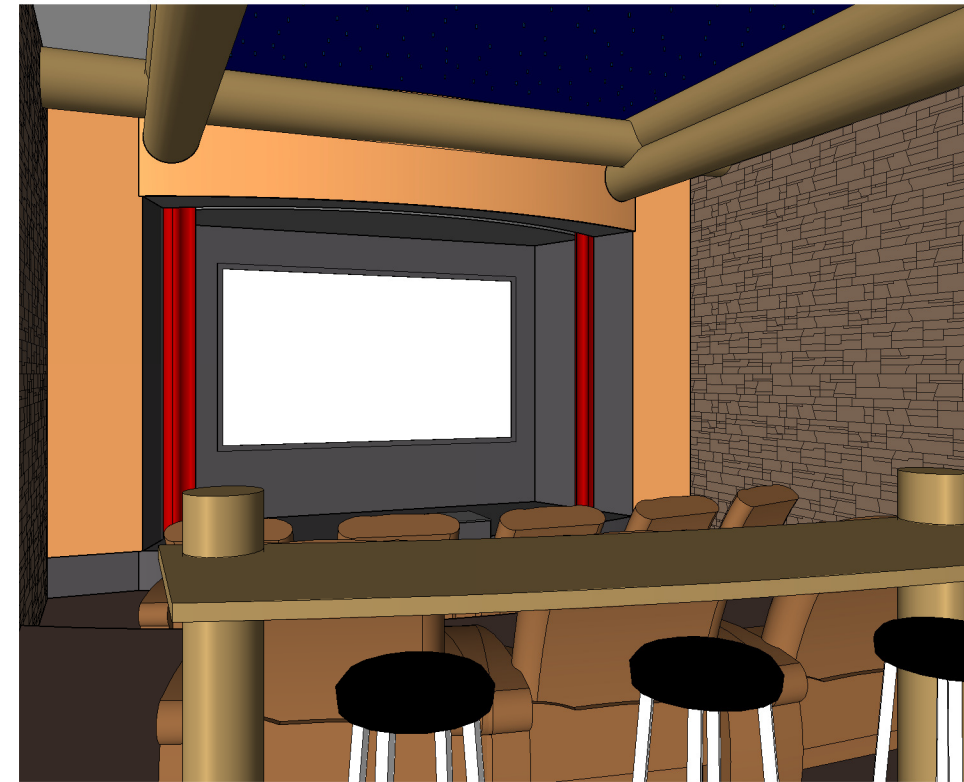

1
A6 3D View 1