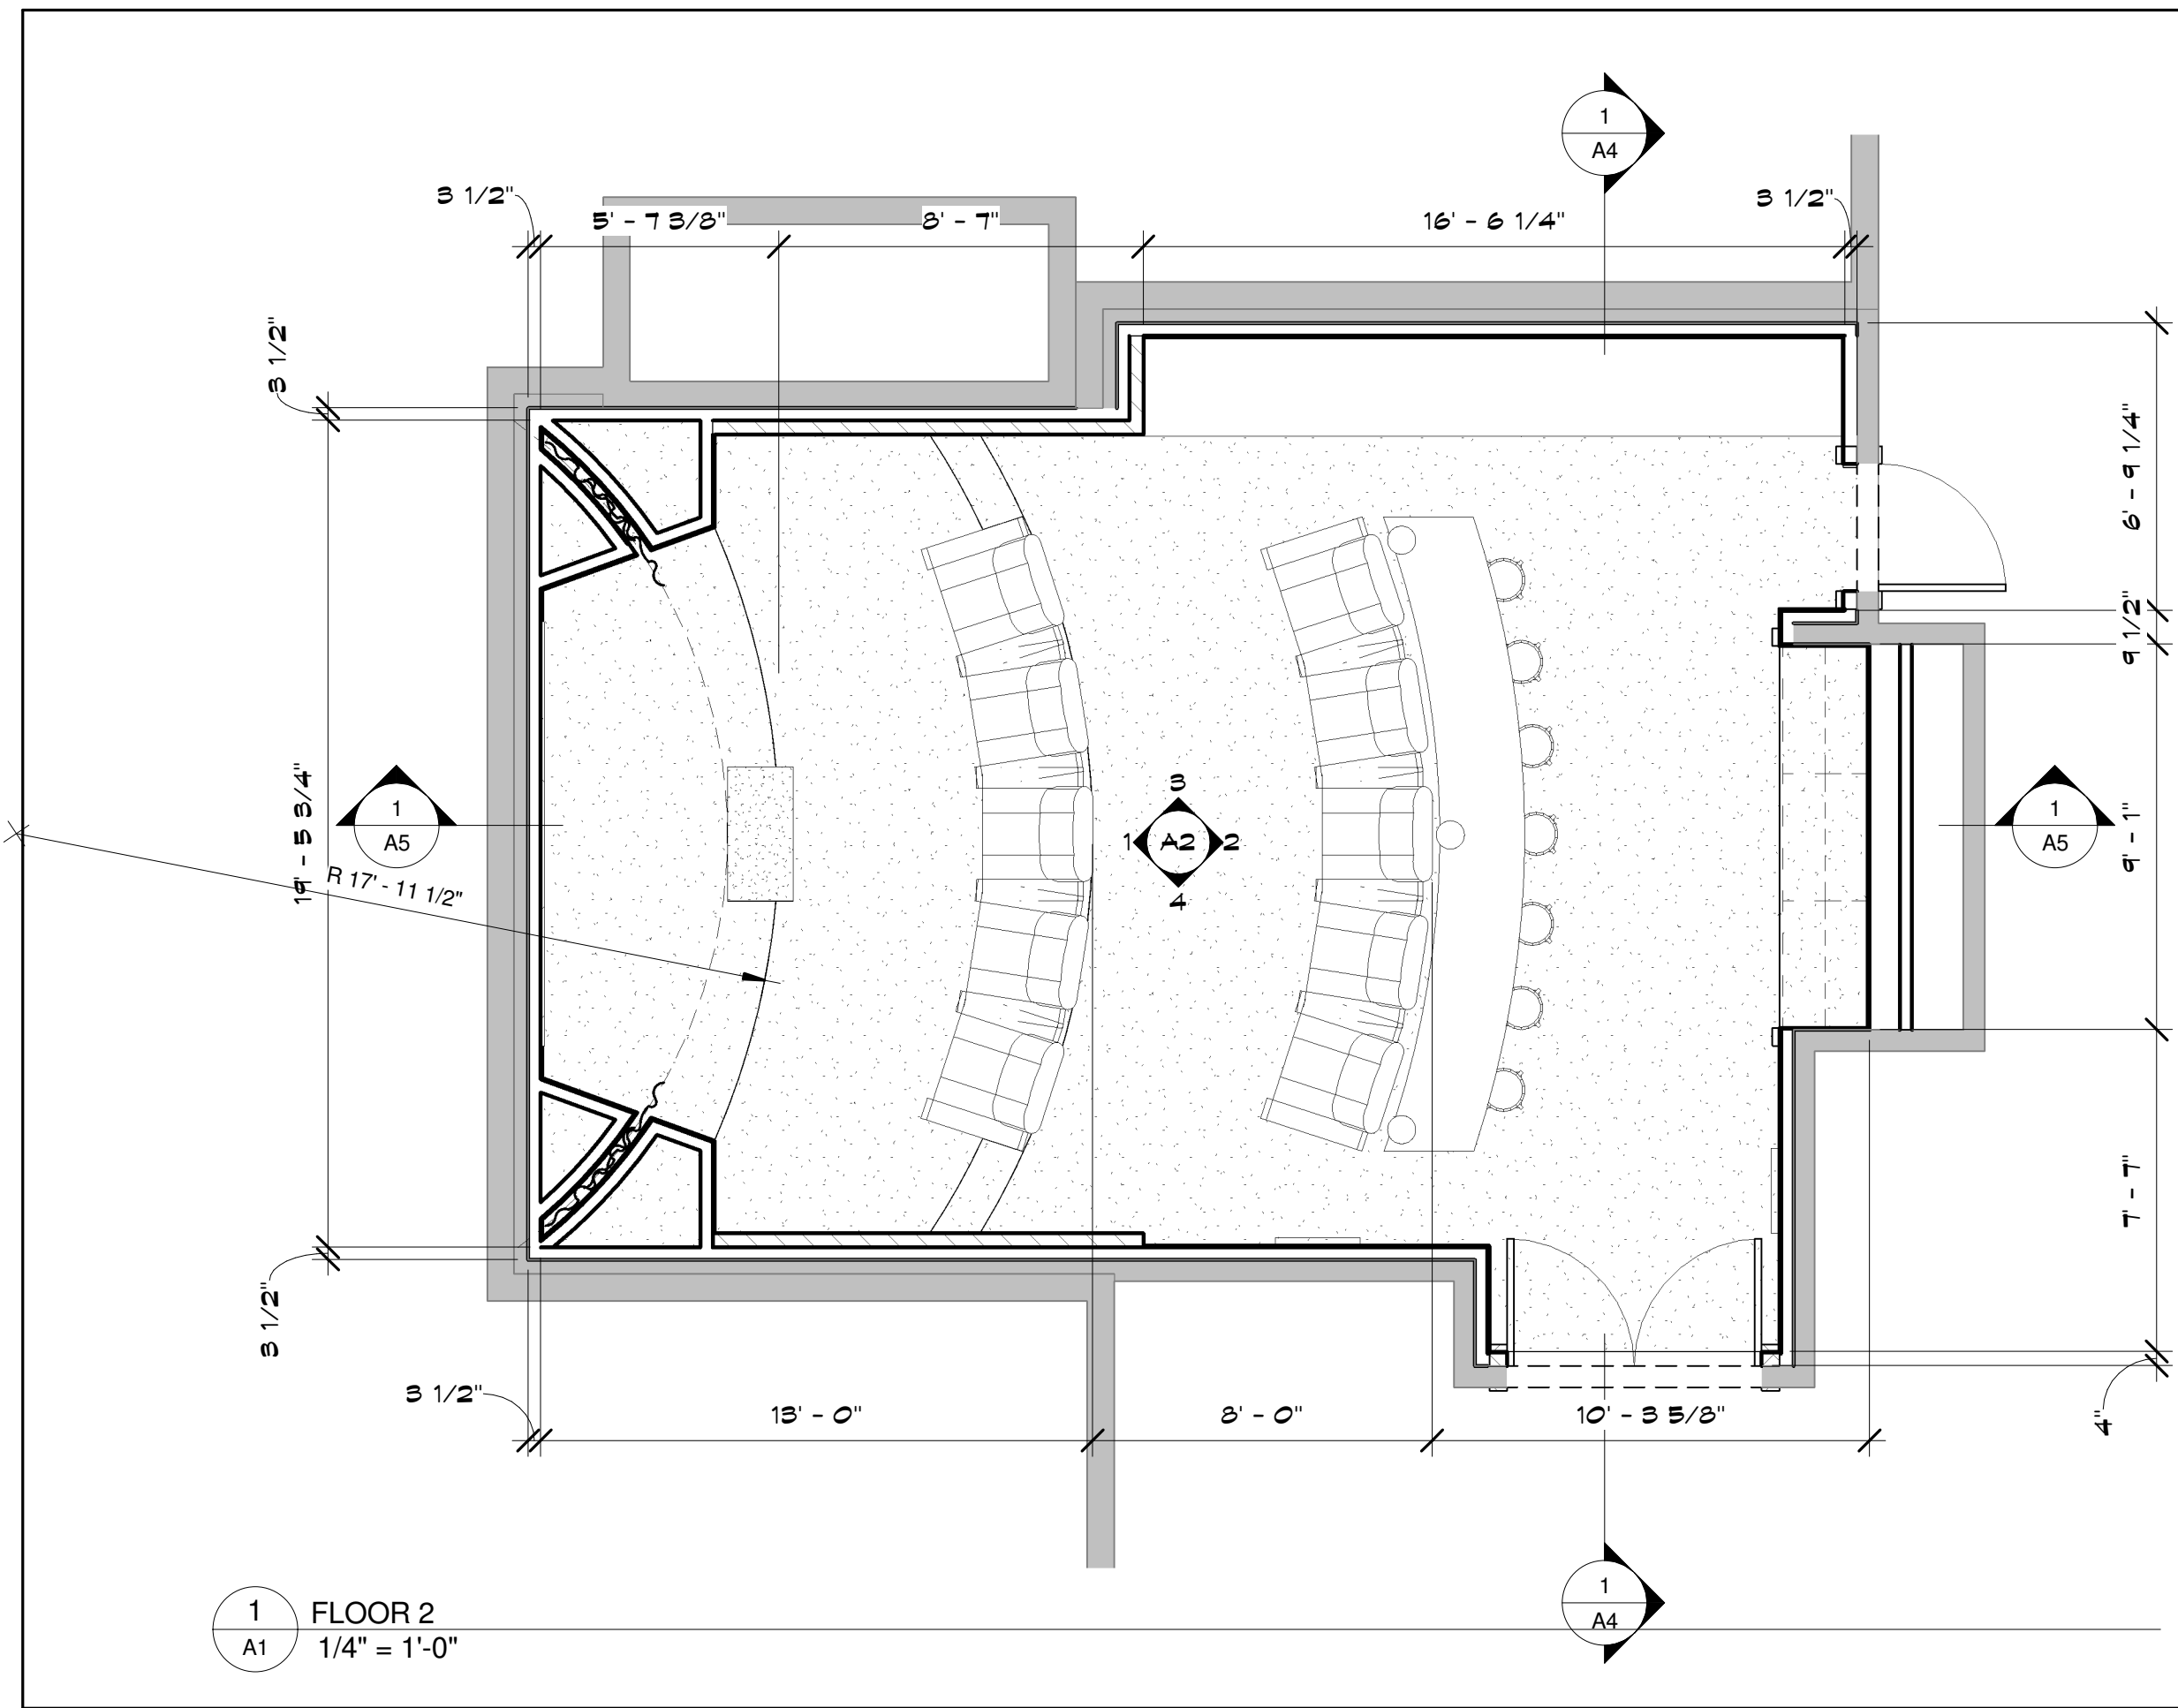

JOB NO: 2006

SHEET NO:

A1

PLAN

11/5/2008 9:50:49 AM

1 FLOOR 2
A1 1/4" = 1'-0"

DATE: 1-4-2006

REVISIONS:

2 REAR
A2 1/4" = 1'-0"

1 SCREEN
A2 1/4" = 1'-0"

4 LEFT
A2 1/16" = 1'-0"

3 RIGHT
A2 1/4" = 1'-0"

11/5/2008 9:50:51 AM

DATE: 1-4-2006

REVISIONS:

ENTERTAINMENT DESIGN
INTERNATIONAL MARKET
SQUARE
275 MARKET STREET
612-339-8616
TODD KNUTSON DESIGN
PHONE: 612-332-8000
X25

YELLOWSTONE

YELLOWSTONE CLUB LOT #334
BIG SKY, MONTANA

JOB NO: 2006

SHEET NO:

A5
SECTION

1
A4

1 SECTION THROUGH THEATER
A5 3/8" = 1'-0"

11/5/2008 9:50:53 AM