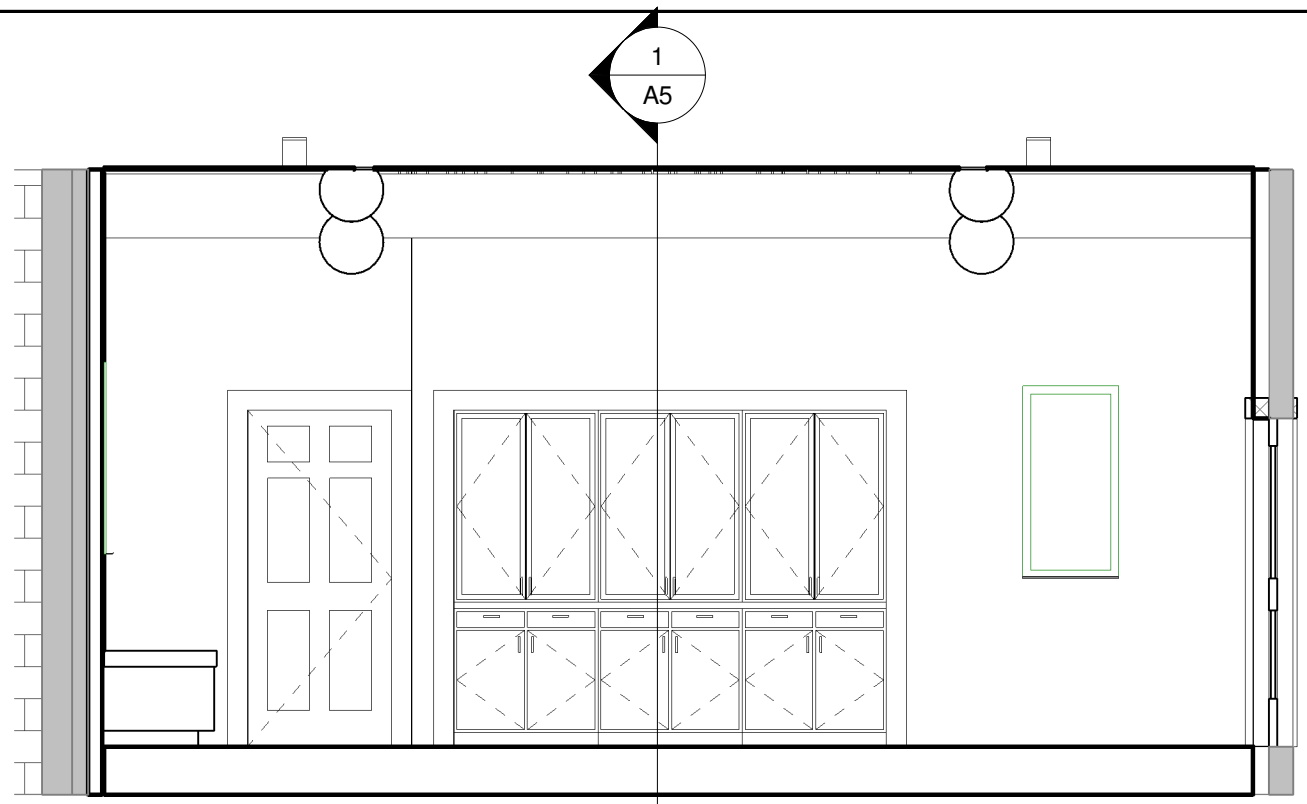

JOB NO: 2006

SHEET NO:

A1

PLAN

11/5/2008 9:50:49 AM

1 FLOOR 2
A1 1/4" = 1'-0"

DATE: 1-4-2006

REVISIONS:

2 REAR
A2 1/4" = 1'-0"

1 SCREEN
A2 1/4" = 1'-0"

4 LEFT
A2 1/16" = 1'-0"

3 RIGHT
A2 1/4" = 1'-0"

11/5/2008 9:50:51 AM

DATE: 1-4-2006

REVISIONS:

ENTERTAINMENT DESIGN
INTERNATIONAL MARKET
SQUARE
275 MARKET STREET
612-339-8616
TODD KNUTSON DESIGN
PHONE: 612-332-8000
X25