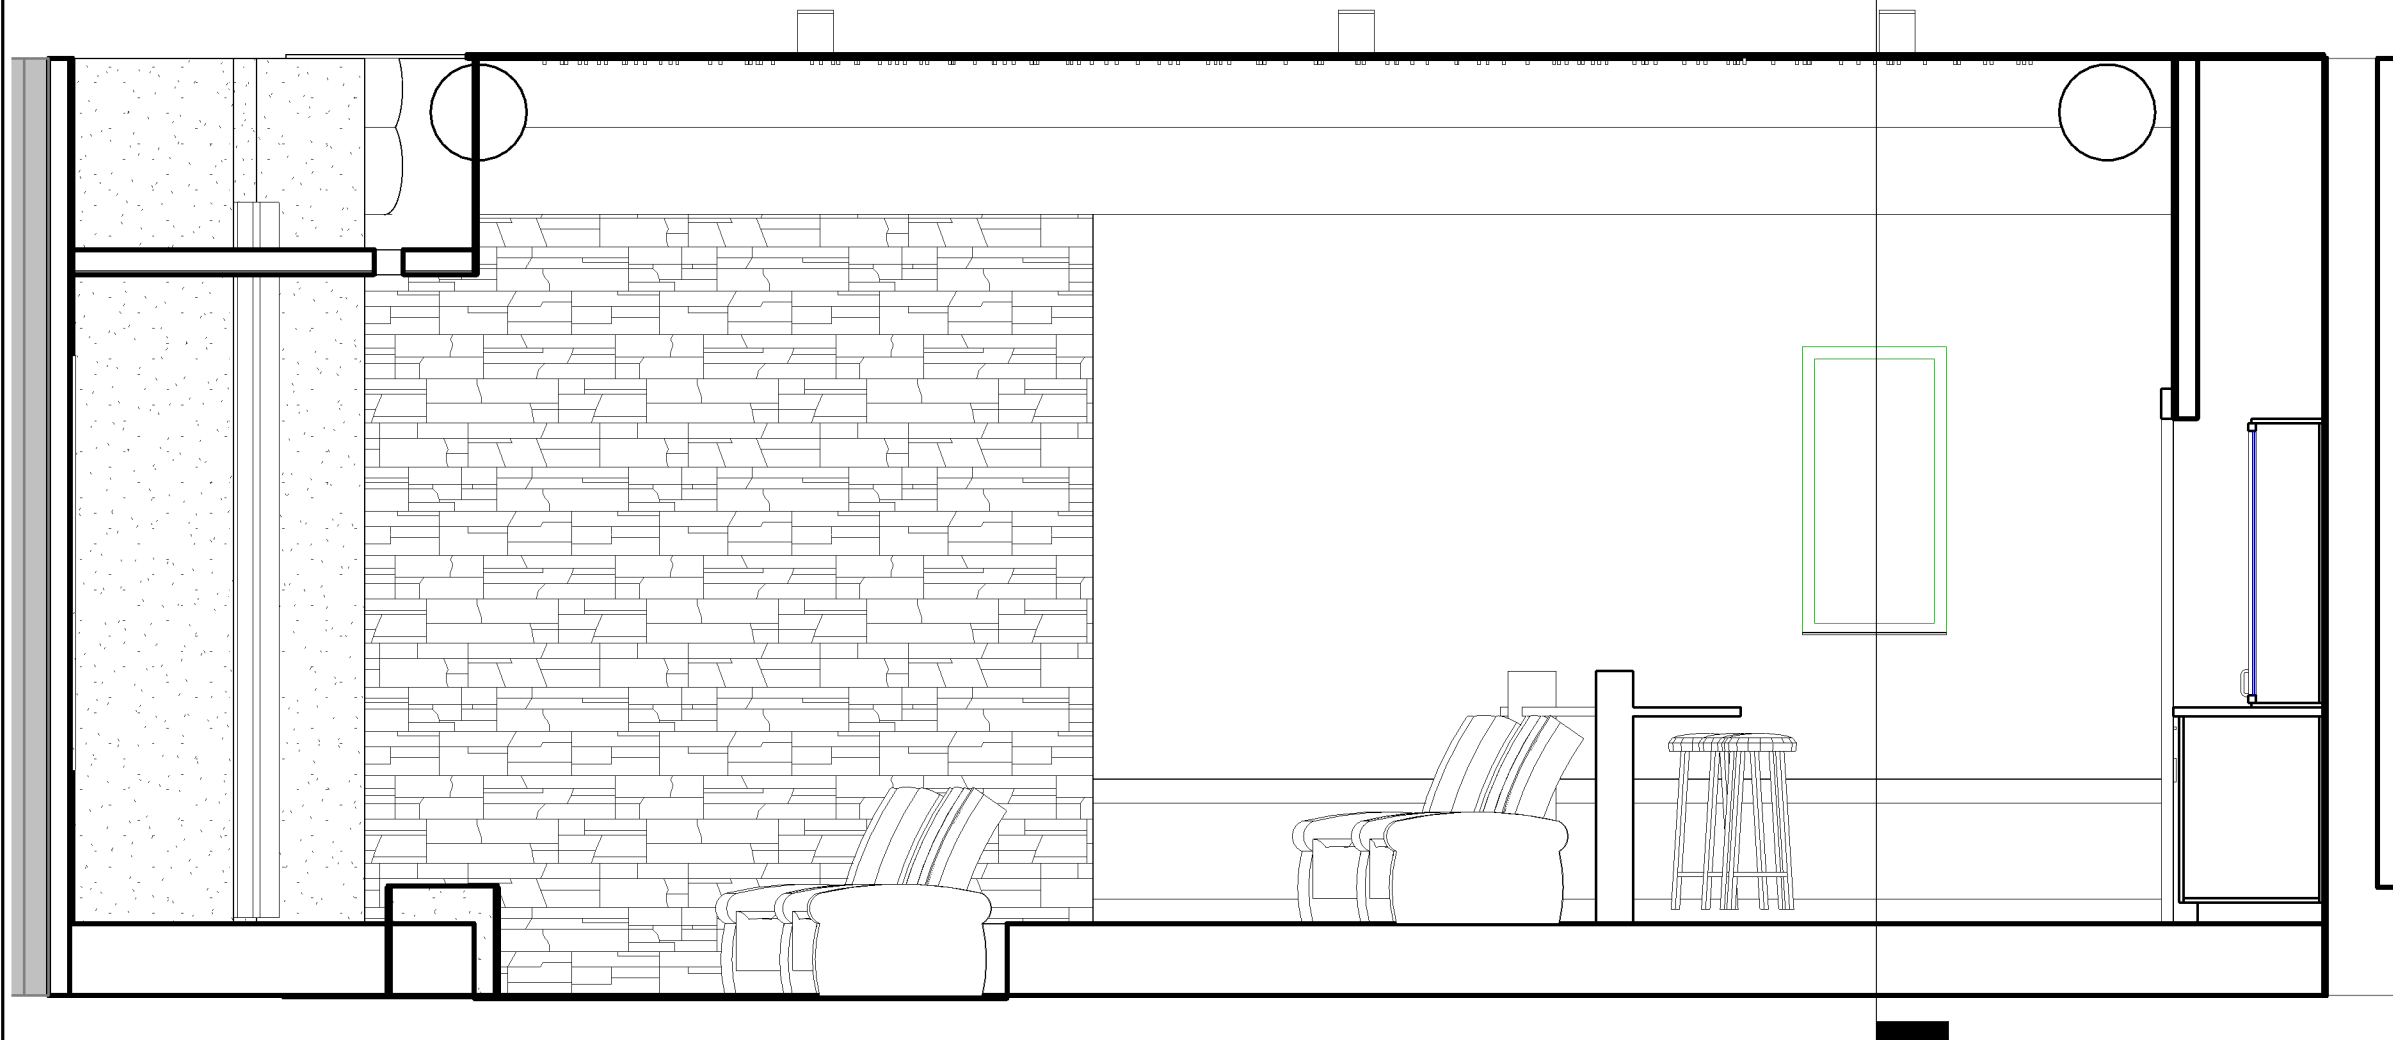

YELLOWSTONE

YELLOWSTONE CLUB LOT #334
BIG SKY, MONTANA

JOB NO: 2006

SHEET NO:

A5
SECTION

1
A4

1 SECTION THROUGH THEATER
A5 3/8" = 1'-0"

11/5/2008 9:50:53 AM