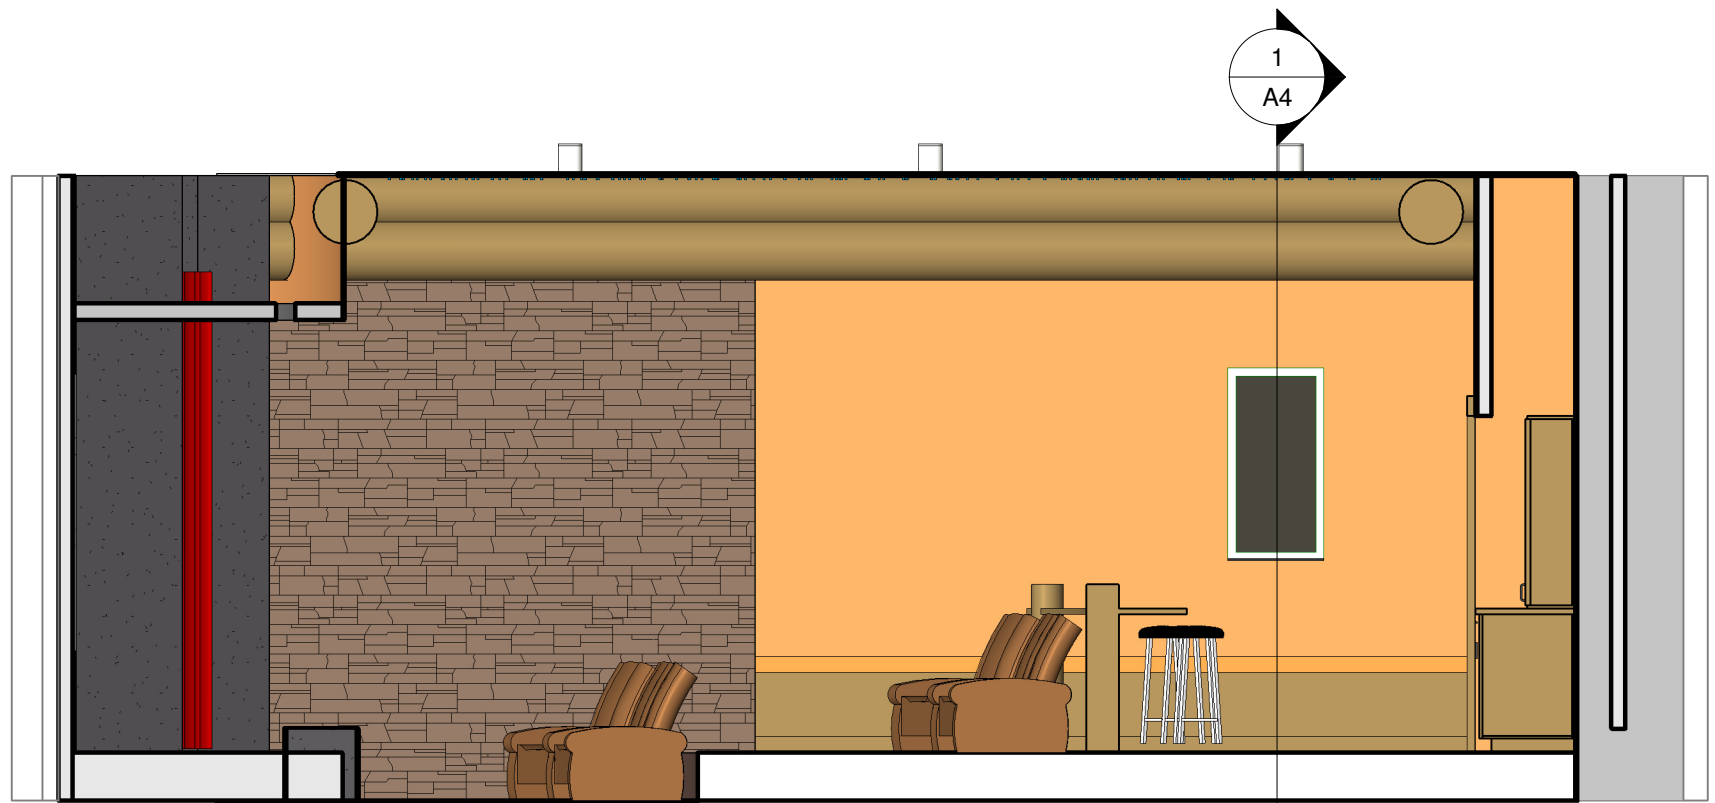

2 REAR
A2 1/4" = 1'-0"

1 SCREEN
A2 1/4" = 1'-0"

4 LEFT
A2 1/16" = 1'-0"

3 RIGHT
A2 1/4" = 1'-0"

11/5/2008 9:50:51 AM

DATE: 1-4-2006

REVISIONS:

ENTERTAINMENT DESIGN
INTERNATIONAL MARKET
SQUARE
275 MARKET STREET
612-339-8616
TODD KNUTSON DESIGN
PHONE: 612-332-8000
X25