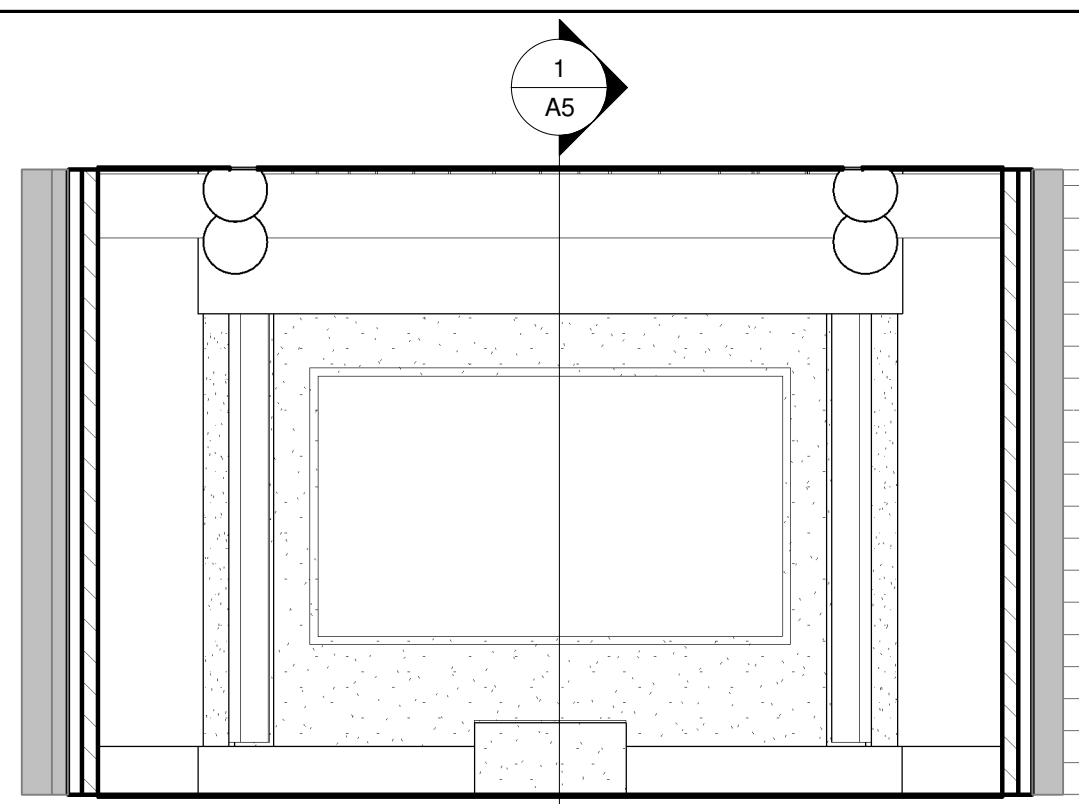

JOB NO: 2006

SHEET NO:

A1

PLAN

11/5/2008 9:50:49 AM

1 FLOOR 2
A1 1/4" = 1'-0"

DATE: 1-4-2006

REVISIONS:

2 REAR
A2 1/4" = 1'-0"

1 SCREEN
A2 1/4" = 1'-0"

4 LEFT
A2 1/16" = 1'-0"

3 RIGHT
A2 1/4" = 1'-0"

11/5/2008 9:50:51 AM

DATE: 1-4-2006

REVISIONS:

ENTERTAINMENT DESIGN
INTERNATIONAL MARKET
SQUARE
275 MARKET STREET
612-339-8616
TODD KNUTSON DESIGN
PHONE: 612-332-8000
X25