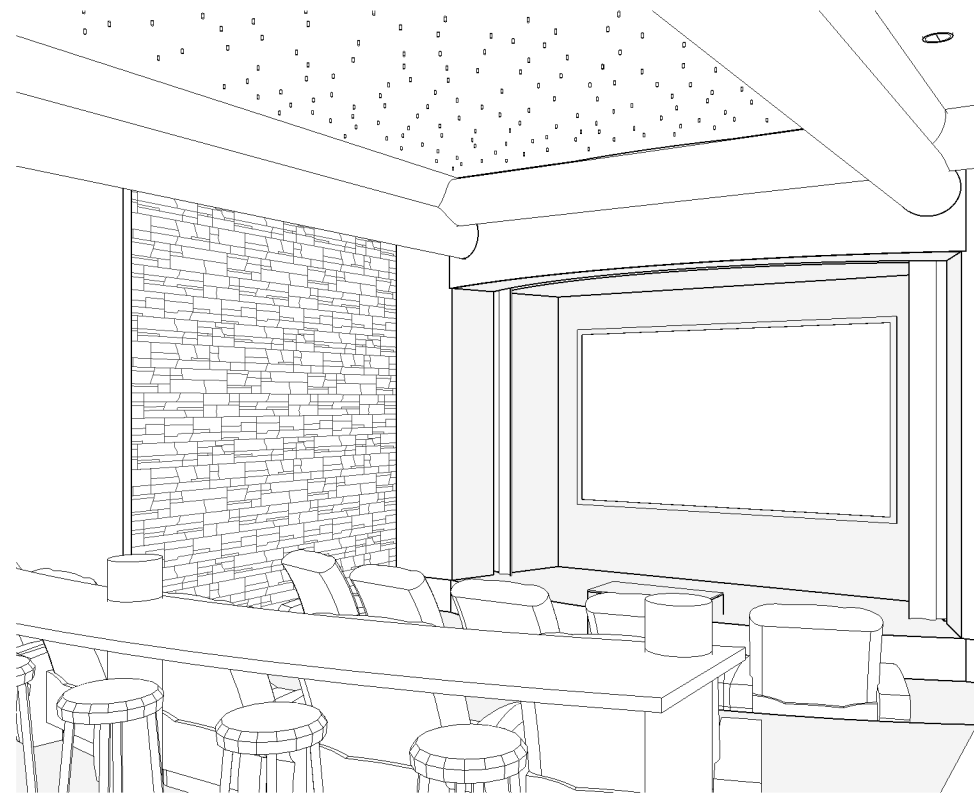

4
A6 3D View 4