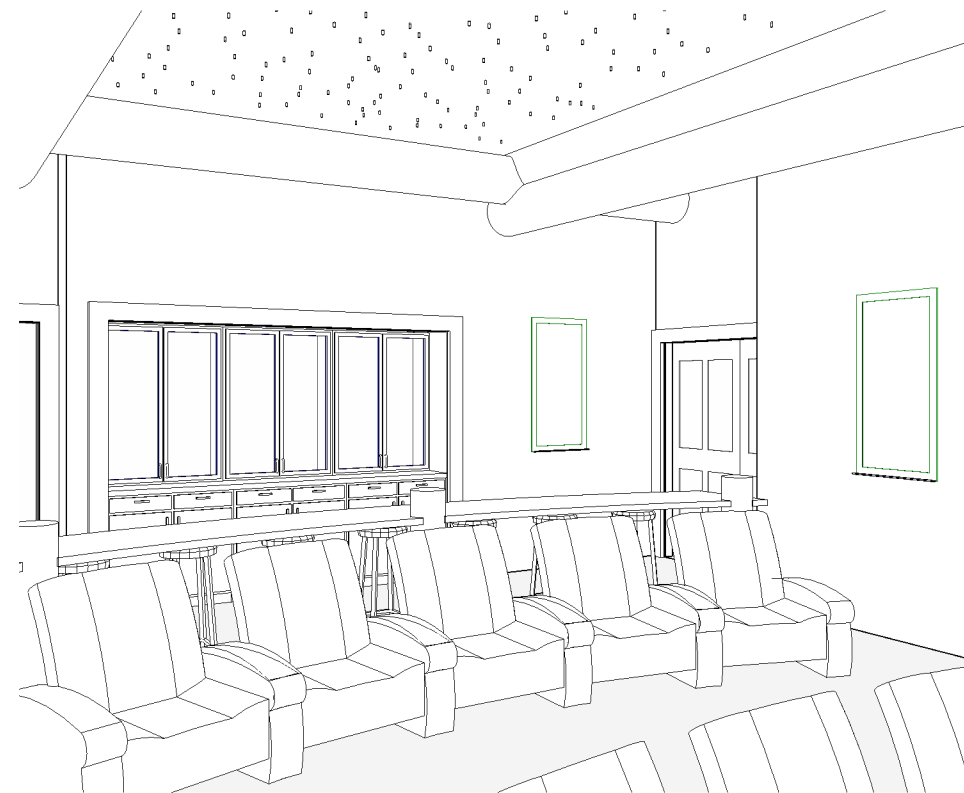

3
A6 3D View 3

DATE: 1-4-2006

REVISIONS:

ENTERTAINMENT DESIGN
INTERNATIONAL MARKET
SQUARE
275 MARKET STREET
612-339-8616
TODD KNUTSON DESIGN
PHONE: 612-332-8000
X25

YELLOWSTONE

YELLOWSTONE CLUB LOT #334
BIG SKY, MONTANA

JOB NO: 2006

SHEET NO:

A6
PERSPECTIVES