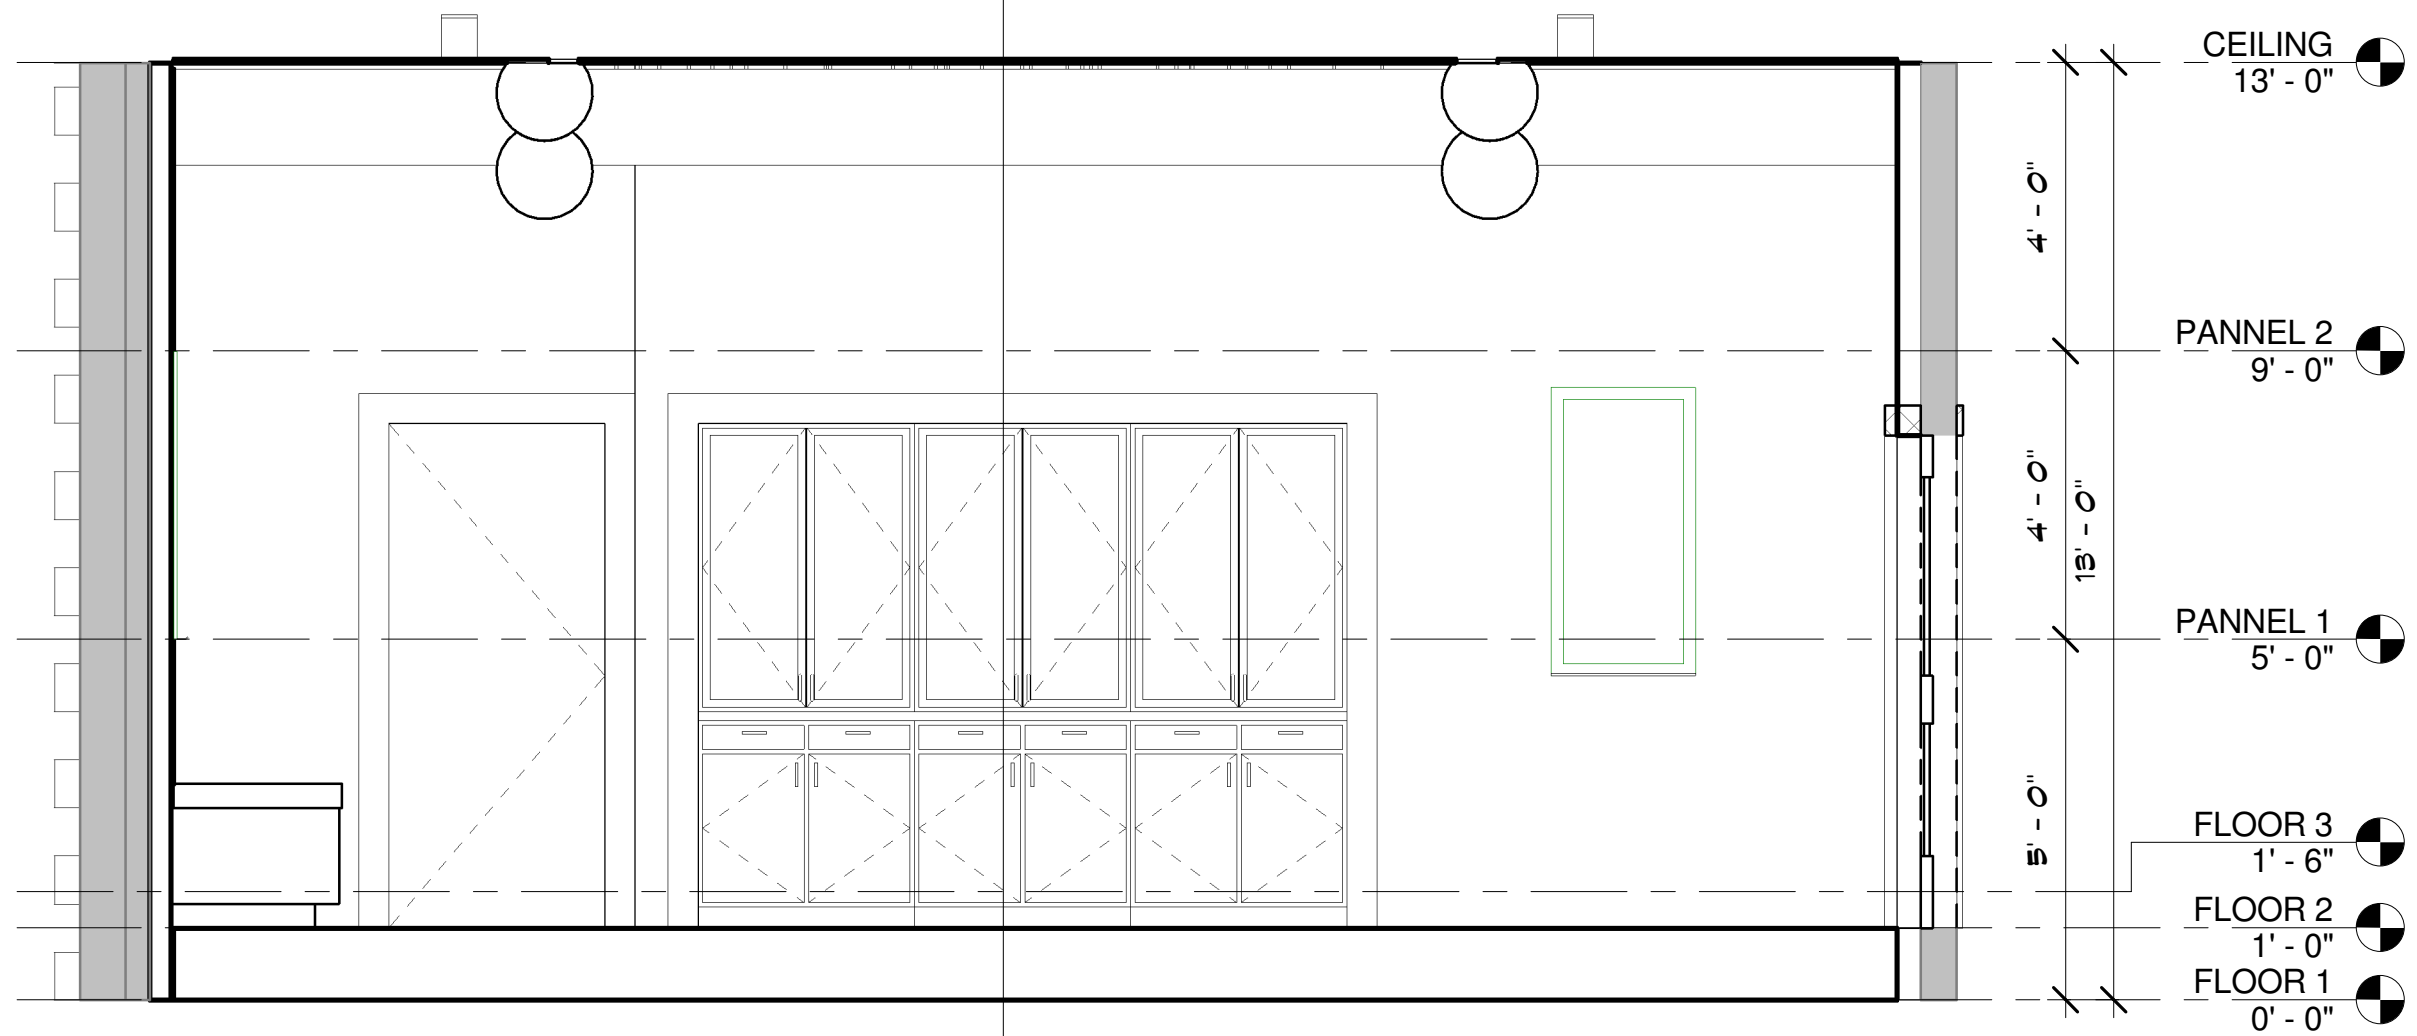

1
A5

DATE: 1-4-2006
REVISIONS:

ENTERTAINMENT DESIGN
INTERNATIONAL MARKET
SQUARE
275 MARKET STREET
612-339-8616
TODD KNUTSON DESIGN
PHONE: 612-332-8000
X25

YELLOWSTONE
YELLOWSTONE CLUB LOT #334
BIG SKY, MONTANA

JOB NO: 2006

SHEET NO:
A4
SECTION

1 THEATER SECTION AT ENTRY
A4 3/8" = 1'-0"

11/5/2008 9:50:52 AM