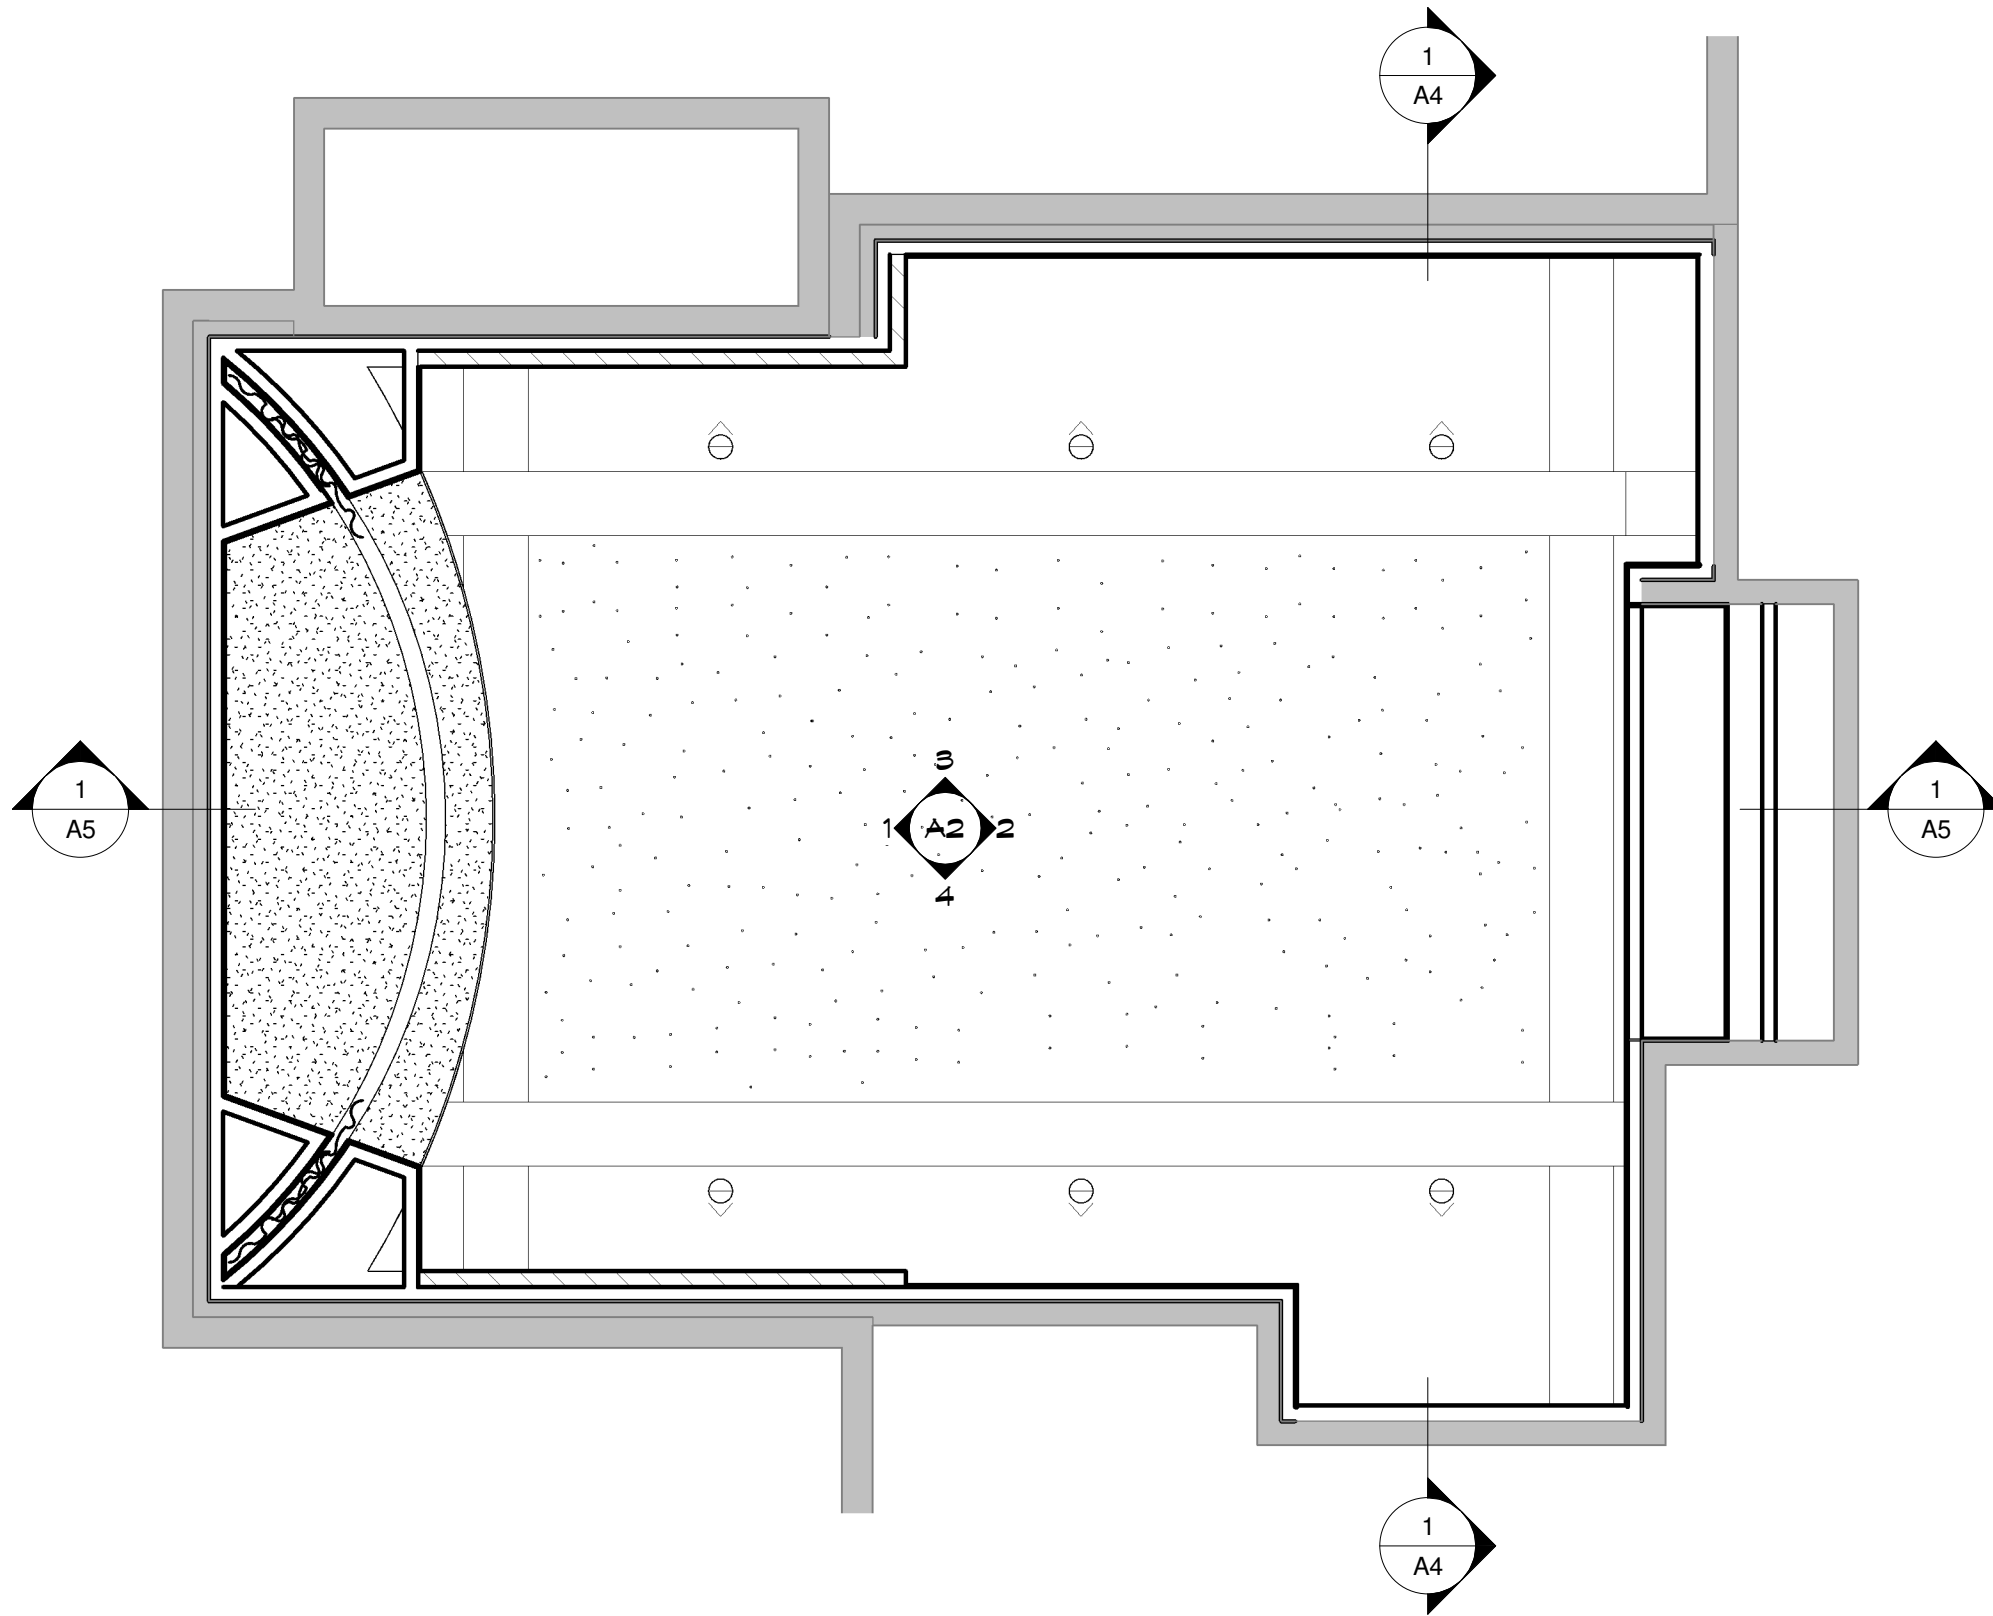

JOB NO: 2006

SHEET NO:

A1

PLAN

11/5/2008 9:50:49 AM

1 FLOOR 2
A1 1/4" = 1'-0"

DATE: 1-4-2006

REVISIONS:

2 REAR
A2 1/4" = 1'-0"

1 SCREEN
A2 1/4" = 1'-0"

4 LEFT
A2 1/16" = 1'-0"

3 RIGHT
A2 1/4" = 1'-0"

11/5/2008 9:50:51 AM

DATE: 1-4-2006

REVISIONS:

ENTERTAINMENT DESIGN
INTERNATIONAL MARKET
SQUARE
275 MARKET STREET
612-339-8616
TODD KNUTSON DESIGN
PHONE: 612-332-8000
X25

YELLOWSTONE

YELLOWSTONE CLUB LOT #334
BIG SKY, MONTANA

JOB NO: 2006

SHEET NO:

A3
CEILING

1 CEILING
A3 1/4" = 1'-0"

11/5/2008 9:50:51 AM

1
A5